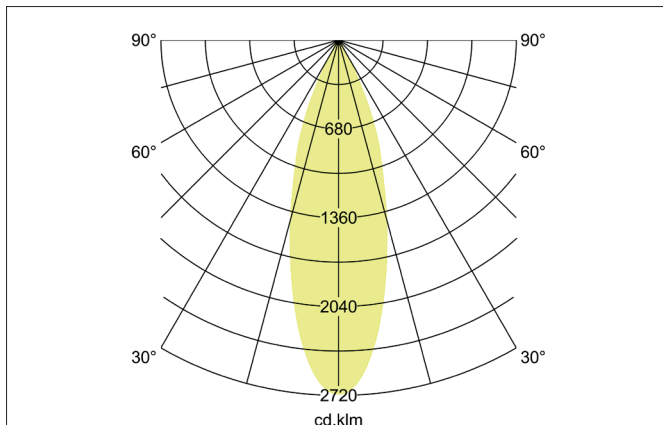

TRAXX MIDI LED pendant luminaire, on/off switchable

Article no. 88873175

Light.
For Generations.**Tender**

LED pendant luminaire, on/off switchable, Round., Hight 153.0 mm, for pendulum mounting. Pendulum length max. 1500.0 mm Weight 0.549 kg, with rotationssymmetrical, deep, wide distributed light intensity. optimal light distribution due to a glass transparent cover. Luminous flux 2.426 lm, Power 1 x 20 W, Light colour neutral white, Correlated color temprature (CCT) 3.500 K, Colour rendering index CRI > 90, Rated life time L80/B50 at 25 °C: 50.000 h, Housing material: Aluminium, Colour: White structure, Permissible ambient temperature (ta): -20 °C - +25 °C, Protection class (EN 61140): I, Degree of protection (DIN EN 60529): IP20, .With electronic driver, on/off switchable.