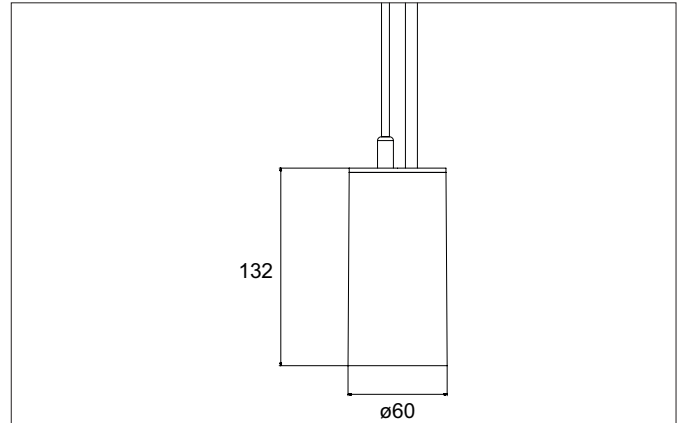

TRAXX MIDI LED pendant luminaire, on/off switchable

Article no. 88873175

Light.
For Generations.**Tender**

LED pendant luminaire, on/off switchable, Round., Hight 153.0 mm, for pendulum mounting. Pendulum length max. 1500.0 mm Weight 0.549 kg, with rotationssymmetrical, deep, wide distributed light intensity. optimal light distribution due to a glass transparent cover. Luminous flux 2.426 lm, Power 1 x 20 W, Light colour neutral white, Correlated color temprature (CCT) 3.500 K, Colour rendering index CRI > 90, Rated life time L80/B50 at 25 °C: 50.000 h, Housing material: Aluminium, Colour: White structure, Permissible ambient temperature (ta): -20 °C - +25 °C, Protection class (EN 61140): I, Degree of protection (DIN EN 60529): IP20, .With electronic driver, on/off switchable.

Article data	
Article no.	88873175
GTIN	4251433977339
Series name	TRAXX MIDI
Short description	LED pendant luminaire, on/off switchable
Material	Aluminium
Colour	White
Type of surface	Structure
Shape	Round
Hight	153 mm
Weight	0.549 kg

Mounting technology	
Mounting method	Suspended
Place of installation	Ceiling-mounted
Adjustability	Not adjustable
stamp	UKCA
Pendulum length max.	1,500 mm
Material cover	Glass transparent
Suitable for through-wiring	No

Packing data	
Gross weight	0.613 kg
Length of packaging	170 mm
Packaging width	170 mm
Packaging height	110 mm
Disposal at end of life	This product must not be disposed of with household waste. You are obliged, to dispose of such electrical waste separately. By disposing of electrical waste and other old or defective electronics separately, you support recycling or other forms of re-use. In that way you help to take care and to avoid that harmful substances get into the environment.