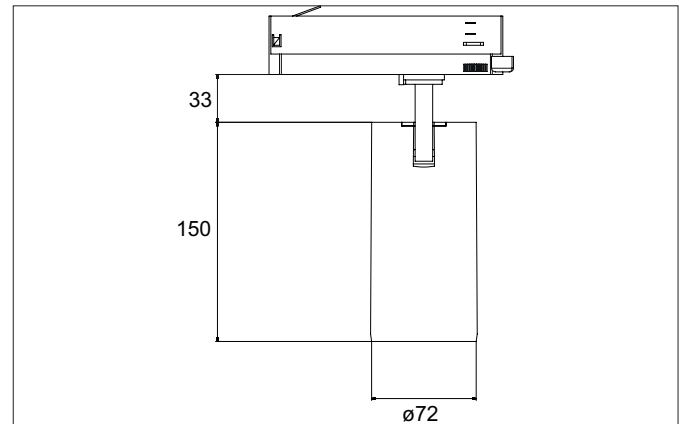

TRAXX MAXI LED track spotlight, on/off switchable

Article no. 88723175

Light.
For Generations.**Tender**

LED track spotlight, on/off switchable, Round. Luminaire diameter 70.0 mm, Weight 0.666 kg, with rotationssymmetrical, deep, wide distributed light intensity. Luminous flux 2.882 lm, Power 1 x 24 W, Light colour neutral white, Correlated color temperature (CCT) 3.500 K, Colour rendering index CRI > 90, Rated life time L80/B50 at 25 °C: 50.000 h, Housing material: Aluminium / Glass / Plastic, Colour: White structure, Permissible ambient temperature (ta): -20 °C - +25 °C, Protection class (EN 61140): II, Degree of protection (DIN EN 60529): IP20, .With electronic driver, on/off switchable.

Article data	
Article no.	88723175
GTIN	4251433977360
Series name	TRAXX MAXI
Short description	LED track spotlight, on/off switchable
Material	Aluminium / Glass / Plastic
Colour	White
Type of surface	Structure
Shape	Round
Outer diameter	70 mm
Weight	0.666 kg

TRAXX MAXI LED track spotlight, on/off switchable

Article no. 88723175

Light.
For Generations.

Lighting technology	
Colour temperature	3.500 K
Light colour	White
Luminous flux	2,882 lm
System efficiency	120 lm/W
Colour rendering	CRI > 90
Reflector	High-gloss
Beam angle	30°
Light sharing	Symmetric
Adjustable color temperature	No

Packing data	
Gross weight	0.796 kg
Length of packaging	290 mm
Packaging width	115 mm
Packaging height	165 mm
Disposal at end of life	This product must not be disposed of with household waste. You are obliged, to dispose of such electrical waste separately. By disposing of electrical waste and other old or defective electronics separately, you support recycling or other forms of re-use. In that way you help to take care and to avoid that harmful substances get into the environment.