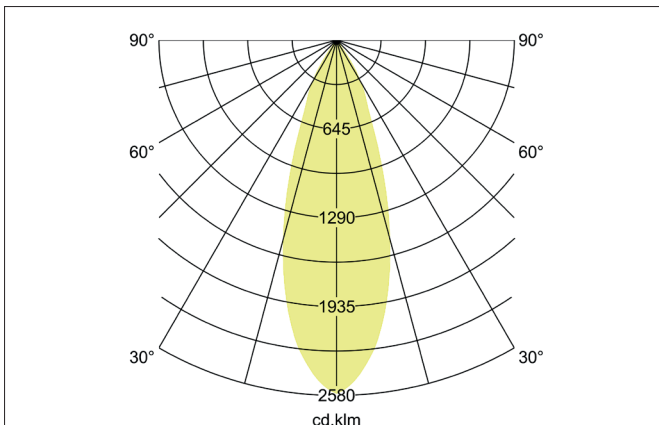

TRAXX MAXI LED track spotlight, on/off switchable

Article no. 88723175

Light.
For Generations.**Tender**

LED track spotlight, on/off switchable, Round. Luminaire diameter 70.0 mm, Weight 0.666 kg, with rotationssymmetrical, deep, wide distributed light intensity. Luminous flux 2.882 lm, Power 1 x 24 W, Light colour neutral white, Correlated color temperature (CCT) 3.500 K, Colour rendering index CRI > 90, Rated life time L80/B50 at 25 °C: 50.000 h, Housing material: Aluminium / Glass / Plastic, Colour: White structure, Permissible ambient temperature (ta): -20 °C - +25 °C, Protection class (EN 61140): II, Degree of protection (DIN EN 60529): IP20, .With electronic driver, on/off switchable.

Article data	
Article no.	88723175
GTIN	4251433977360
Series name	TRAXX MAXI
Short description	LED track spotlight, on/off switchable
Material	Aluminium / Glass / Plastic
Colour	White
Type of surface	Structure
Shape	Round
Outer diameter	70 mm
Weight	0.666 kg

TRAXX MAXI LED track spotlight, on/off switchable

Article no. 88723175

Light.
For Generations.

Lighting technology	
Colour temperature	3.500 K
Light colour	White
Luminous flux	2,882 lm
System efficiency	120 lm/W
Colour rendering	CRI > 90
Reflector	High-gloss
Beam angle	30°
Light sharing	Symmetric
Adjustable color temperature	No