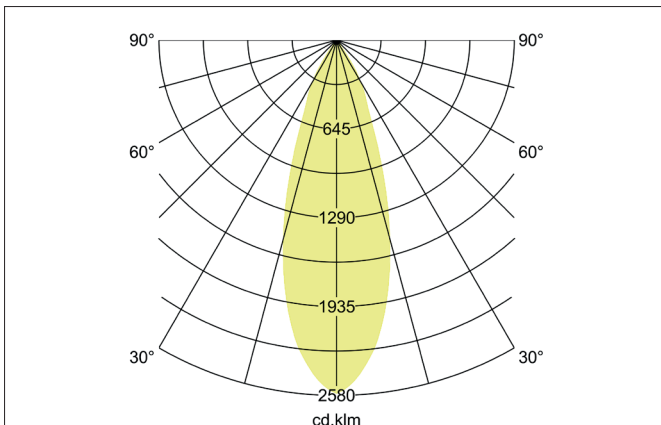

TRAXX MAXI LED pendant luminaire, on/off switchable

Article no. 88883174

Light.
For Generations.**Tender**

LED pendant luminaire, on/off switchable, Round., Hight 163.0 mm, for pendulum mounting. Pendulum length max. 1500.0 mm Weight 0.914 kg, with rotationssymmetrical, deep, wide distributed light intensity. optimal light distribution due to a glass transparent cover. Luminous flux 3.590 lm, Power 1 x 28 W, Light colour neutral white, Correlated color temprature (CCT) 4.000 K, Colour rendering index CRI > 90, Rated life time L80/B50 at 25 °C: 50.000 h, Housing material: Aluminium / Glass / Plastic, Colour: White structure, Permissible ambient temperature (ta): -20 °C - +25 °C, Protection class (EN 61140): I, Degree of protection (DIN EN 60529): IP20, .With electronic driver, on/off switchable.

Article data	
Article no.	88883174
GTIN	4251433977674
Series name	TRAXX MAXI
Short description	LED pendant luminaire, on/off switchable
Material	Aluminium / Glass / Plastic
Colour	White
Type of surface	Structure
Shape	Round
Hight	163 mm
Weight	0.914 kg

TRAXX MAXI LED pendant luminaire, on/off switchable

Article no. 88883174

Light.
For Generations.

Lighting technology	
Colour temperature	4.000 K
Light colour	White
Light output	Direct
Luminous flux	3,590 lm
System efficiency	128 lm/W
McAdam-Step	McAdam-Step 3
Colour rendering	CRI > 90
Reflector	High-gloss
Beam angle	30°
Light sharing	Symmetric
Adjustable color temperature	No