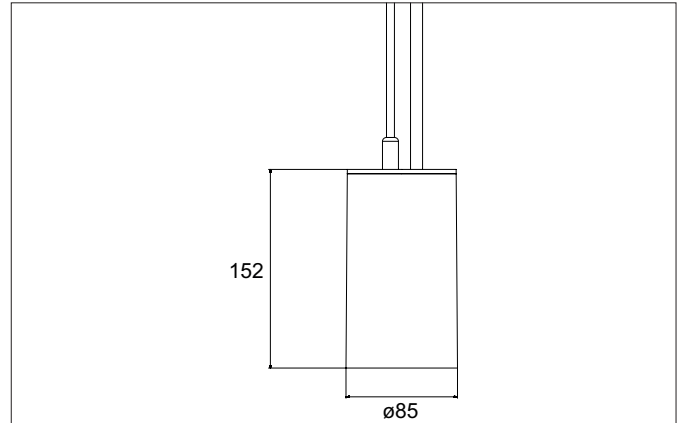

TRAXX MAXI LED pendant luminaire, on/off switchable

Article no. 88883174

Light.
For Generations.**Tender**

LED pendant luminaire, on/off switchable, Round., Hight 163.0 mm, for pendulum mounting. Pendulum length max. 1500.0 mm Weight 0.914 kg, with rotationssymmetrical, deep, wide distributed light intensity. optimal light distribution due to a glass transparent cover. Luminous flux 3.590 lm, Power 1 x 28 W, Light colour neutral white, Correlated color temprature (CCT) 4.000 K, Colour rendering index CRI > 90, Rated life time L80/B50 at 25 °C: 50.000 h, Housing material: Aluminium / Glass / Plastic, Colour: White structure, Permissible ambient temperature (ta): -20 °C - +25 °C, Protection class (EN 61140): I, Degree of protection (DIN EN 60529): IP20, .With electronic driver, on/off switchable.

Article data	
Article no.	88883174
GTIN	4251433977674
Series name	TRAXX MAXI
Short description	LED pendant luminaire, on/off switchable
Material	Aluminium / Glass / Plastic
Colour	White
Type of surface	Structure
Shape	Round
Hight	163 mm
Weight	0.914 kg

TRAXX MAXI LED pendant luminaire, on/off switchable

Article no. 88883174

Light.
For Generations.

Lighting technology	
Colour temperature	4.000 K
Light colour	White
Light output	Direct
Luminous flux	3,590 lm
System efficiency	128 lm/W
McAdam-Step	McAdam-Step 3
Colour rendering	CRI > 90
Reflector	High-gloss
Beam angle	30°
Light sharing	Symmetric
Adjustable color temperature	No

Mounting technology	
Mounting method	Suspended
Place of installation	Ceiling-mounted
Adjustability	Not adjustable
stamp	UKCA
Pendulum length max.	1,500 mm
Material cover	Glass transparent
Suitable for through-wiring	No