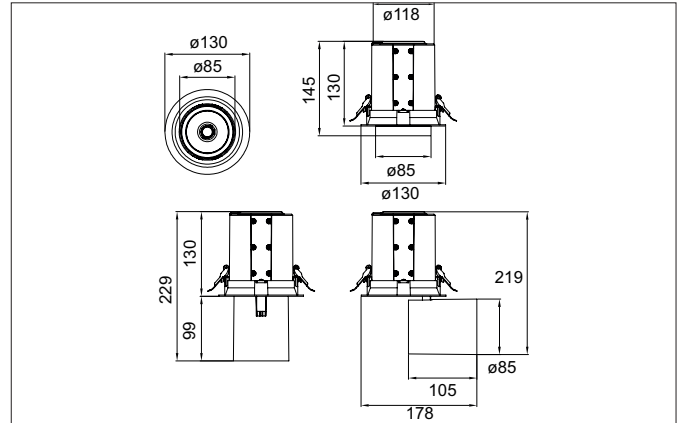

TRAXX MAXI LED recessed spotlight, on/off switchable
 Article no. 88763174

Light.
 For Generations.

Tender
 LED recessed spotlight, on/off switchable, Round. Ceiling cut-out Ø 120 mm, Installation depth 130 mm, Weight 1,220 kg, with rotations-symmetrical, deep, wide distributed light intensity. optimal light distribution due to a glass transparent cover. Luminous flux 3.567 lm, Power 1 x 27 W, Light colour neutral white, Correlated color temprature (CCT) 4.000 K, Colour rendering index CRI > 90, Rated life time L80/ B50 at 25 °C: 50.000 h, Housing material: Aluminium / Glass / Plastic, Colour: White structure, Permissible ambient temperature (ta): -20 °C - +25 °C, Protection class (EN 61140): II, Degree of protection (DIN EN 60529): IP20, .With electronic driver, on/off switchable.

Article data	
Article no.	88763174
GTIN	4251433974321
Series name	TRAXX MAXI
Short description	LED recessed spotlight, on/off switchable
Material	Aluminium / Glass / Plastic
Colour	White
Type of surface	Structure
Shape	Round
Built-in diameter	120 mm
Installation depth	130 mm
Weight	1.220 kg

TRAXX MAXI LED recessed spotlight, on/off switchable

Article no. 88763174

Light.
For Generations.

Lighting technology	
Colour temperature	4.000 K
Light colour	White
Light output	Direct
Luminous flux	3,567 lm
System efficiency	132 lm/W
Colour rendering	CRI > 90
Reflector	High-gloss
Beam angle	30°
Light sharing	Symmetric

Packing data	
Gross weight	1.338 kg
Length of packaging	175 mm
Packaging width	175 mm
Packaging height	150 mm
Disposal at end of life	This product must not be disposed of with household waste. You are obliged, to dispose of such electrical waste separately. By disposing of electrical waste and other old or defective electronics separately, you support recycling or other forms of re-use. In that way you help to take care and to avoid that harmful substances get into the environment.