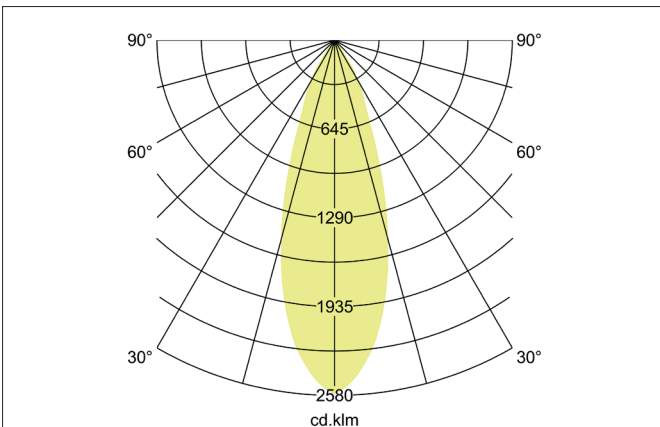

TRAXX MAXI LED recessed spotlight, on/off switchable
 Article no. 88763174

Light.
 For Generations.

Tender
 LED recessed spotlight, on/off switchable, Round. Ceiling cut-out Ø 120 mm, Installation depth 130 mm, Weight 1,220 kg, with rotations-symmetrical, deep, wide distributed light intensity. optimal light distribution due to a glass transparent cover. Luminous flux 3.567 lm, Power 1 x 27 W, Light colour neutral white, Correlated color temprature (CCT) 4.000 K, Colour rendering index CRI > 90, Rated life time L80/ B50 at 25 °C: 50.000 h, Housing material: Aluminium / Glass / Plastic, Colour: White structure, Permissible ambient temperature (ta): -20 °C - +25 °C, Protection class (EN 61140): II, Degree of protection (DIN EN 60529): IP20, .With electronic driver, on/off switchable.

Article data	
Article no.	88763174
GTIN	4251433974321
Series name	TRAXX MAXI
Short description	LED recessed spotlight, on/off switchable
Material	Aluminium / Glass / Plastic
Colour	White
Type of surface	Structure
Shape	Round
Built-in diameter	120 mm
Installation depth	130 mm
Weight	1.220 kg

TRAXX MAXI LED recessed spotlight, on/off switchable

Article no. 88763174

Light.
For Generations.

Lighting technology	
Colour temperature	4.000 K
Light colour	White
Light output	Direct
Luminous flux	3,567 lm
System efficiency	132 lm/W
Colour rendering	CRI > 90
Reflector	High-gloss
Beam angle	30°
Light sharing	Symmetric