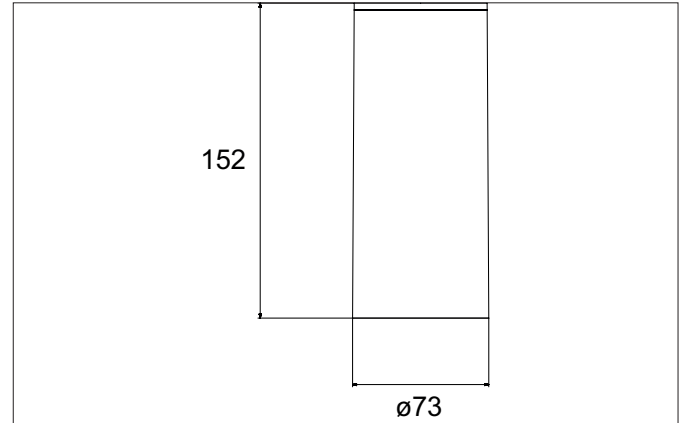

TRAXX MAXI LED surface mounted spot, DALI
Article no. 88842174DA

Light.
For Generations.

Tender

LED surface mounted spot, DALI, Round. Luminaire diameter 85.0 mm, Hight 163.0 mm Weight 0.655 kg, Reflector silver with rotattions-symmetrical, deep, wide distributed light intensity. optimal light distribution due to a glass transparent cover. Luminous flux 3.589 lm, Power 1 x 28 W, Light colour neutral white, Correlated color temprature (CCT) 4.000 K, Colour rendering index CRI > 90, Rated life time L80/B50 at 25 °C: 50.000 h, Housing material: Aluminium / Glass / Plastic, Colour: White structure, Permissible ambient temperature (ta): -20 °C - +25 °C, Protection class (EN 61140): I, Degree of protection (DIN EN 60529): IP20, .With electronic driver, DALI dimmable.

Article data	
Article no.	88842174DA
GTIN	4251433986119
Series name	TRAXX MAXI
Short description	LED surface mounted spot, DALI
Material	Aluminium / Glass / Plastic
Colour	White
Type of surface	Structure
Shape	Round
Outer diameter	85 mm
Hight	163 mm
Scope of delivery	Incl. converter for connection to the 230-V mains voltage
Weight	0.655 kg

Mounting technology	
Mounting method	Surface mounting
Place of installation	Ceiling-mounted
Adjustability	Not adjustable
stamp	UKCA
Material cover	Glass transparent
Suitable for through-wiring	No

Packing data	
Gross weight	0.718 kg
Length of packaging	170 mm
Packaging width	170 mm
Packaging height	110 mm
Disposal at end of life	This product must not be disposed of with household waste. You are obliged, to dispose of such electrical waste separately. By disposing of electrical waste and other old or defective electronics separately, you support recycling or other forms of re-use. In that way you help to take care and to avoid that harmful substances get into the environment.