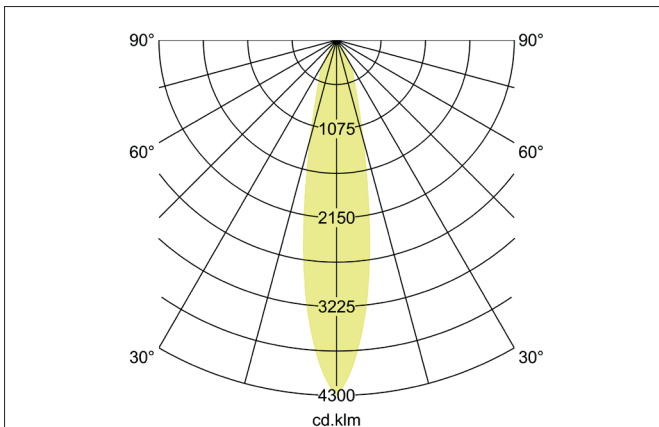

TRAXX MAXI LED surface mounted spot, DALI
Article no. 88842174DA

Light.
For Generations.

Tender

LED surface mounted spot, DALI, Round. Luminaire diameter 85.0 mm, Hight 163.0 mm Weight 0.655 kg, Reflector silver with rotattions-symmetrical, deep, wide distributed light intensity. optimal light distribution due to a glass transparent cover. Luminous flux 3.589 lm, Power 1 x 28 W, Light colour neutral white, Correlated color temprature (CCT) 4.000 K, Colour rendering index CRI > 90, Rated life time L80/B50 at 25 °C: 50.000 h, Housing material: Aluminium / Glass / Plastic, Colour: White structure, Permissible ambient temperature (ta): -20 °C - +25 °C, Protection class (EN 61140): I, Degree of protection (DIN EN 60529): IP20, .With electronic driver, DALI dimmable.

Article data	
Article no.	88842174DA
GTIN	4251433986119
Series name	TRAXX MAXI
Short description	LED surface mounted spot, DALI
Material	Aluminium / Glass / Plastic
Colour	White
Type of surface	Structure
Shape	Round
Outer diameter	85 mm
Hight	163 mm
Scope of delivery	Incl. converter for connection to the 230-V mains voltage
Weight	0.655 kg

TRAXX MAXI LED surface mounted spot, DALI

Article no. 88842174DA

Light.
For Generations.

Lighting technology	
Colour temperature	4.000 K
Light colour	White
Light output	Direct
Luminous flux	3,589 lm
System efficiency	128 lm/W
Colour rendering	CRI > 90
Reflector	High-gloss
Reflector colour	silver
Beam angle	20°
Light sharing	Symmetric
Adjustable color temperature	No