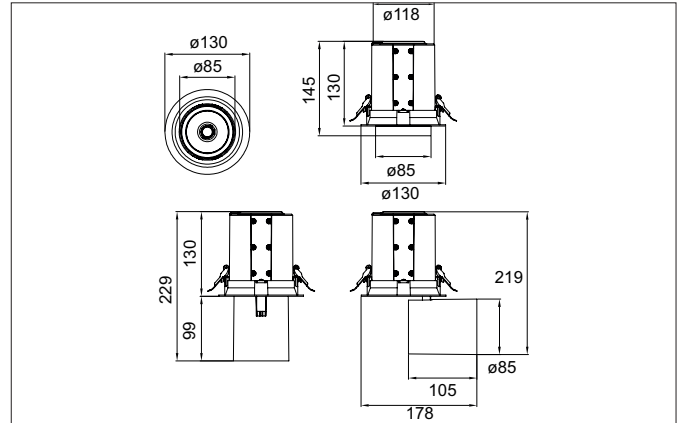

TRAXX MAXI LED recessed spotlight, DALI
 Article no. 88764174DA

Light.
 For Generations.

Tender
 LED recessed spotlight, DALI, Round. Ceiling cut-out Ø 120 mm, Installation depth 130 mm, with rotationssymmetrical, deep, wide distributed light intensity. optimal light distribution due to a glass transparent cover. Luminous flux 3.748 lm, Power 1 x 27 W, Light colour neutral white, Correlated color temprature (CCT) 4.000 K, Colour rendering index CRI > 90, Rated life time L80/B50 at 25 °C: 50.000 h, Housing material: Aluminium / Glass / Plastic, Colour: White structure, Permissible ambient temperature (ta): -20 °C - +25 °C, Protection class (EN 61140): II, Degree of protection (DIN EN 60529): IP20, .With electronic driver, DALI dimmable.

Article data	
Article no.	88764174DA
GTIN	4251433986423
Series name	TRAXX MAXI
Short description	LED recessed spotlight, DALI
Material	Aluminium / Glass / Plastic
Colour	White
Type of surface	Structure
Shape	Round
Built-in diameter	120 mm
Installation depth	130 mm
Weight	N.N.

TRAXX MAXI LED recessed spotlight, DALI

Article no. 88764174DA

Light.
For Generations.

Lighting technology	
Colour temperature	4.000 K
Light colour	White
Light output	Direct
Luminous flux	3,748 lm
System efficiency	139 lm/W
Colour rendering	CRI > 90
Reflector	High-gloss
Beam angle	40°
Light sharing	Symmetric

Packing data	
Gross weight	N.N.
Length of packaging	175 mm
Packaging width	175 mm
Packaging height	150 mm
Disposal at end of life	This product must not be disposed of with household waste. You are obliged, to dispose of such electrical waste separately. By disposing of electrical waste and other old or defective electronics separately, you support recycling or other forms of re-use. In that way you help to take care and to avoid that harmful substances get into the environment.