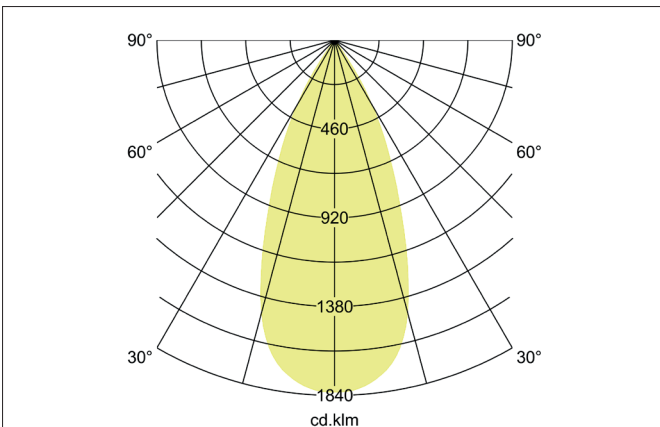

TRAXX MAXI LED recessed spotlight, DALI
 Article no. 88764174DA

Light.
 For Generations.

Tender
 LED recessed spotlight, DALI, Round. Ceiling cut-out Ø 120 mm, Installation depth 130 mm, with rotationssymmetrical, deep, wide distributed light intensity. optimal light distribution due to a glass transparent cover. Luminous flux 3.748 lm, Power 1 x 27 W, Light colour neutral white, Correlated color temprature (CCT) 4.000 K, Colour rendering index CRI > 90, Rated life time L80/B50 at 25 °C: 50.000 h, Housing material: Aluminium / Glass / Plastic, Colour: White structure, Permissible ambient temperature (ta): -20 °C - +25 °C, Protection class (EN 61140): II, Degree of protection (DIN EN 60529): IP20, .With electronic driver, DALI dimmable.

Article data	
Article no.	88764174DA
GTIN	4251433986423
Series name	TRAXX MAXI
Short description	LED recessed spotlight, DALI
Material	Aluminium / Glass / Plastic
Colour	White
Type of surface	Structure
Shape	Round
Built-in diameter	120 mm
Installation depth	130 mm
Weight	N.N.