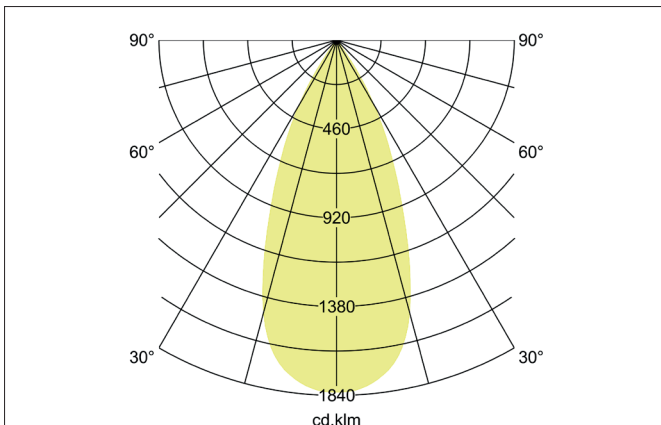

TRAXX MAXI LED track spotlight, DALI

Article no. 88724174DA

Light.
For Generations.**Tender**

LED track spotlight, DALI, Round. Luminaire diameter 70.0 mm, with rotationssymmetrical, deep, wide distributed light intensity. Luminous flux 3.056 lm, Power 1 x 24 W, Light colour neutral white, Correlated color temperature (CCT) 4.000 K, Colour rendering index CRI > 90, Rated life time L80/B50 at 25 °C: 50.000 h, Housing material: Aluminium / Glass / Plastic, Colour: White structure, Permissible ambient temperature (ta): -20 °C - +25 °C, Protection class (EN 61140): II, Degree of protection (DIN EN 60529): IP20, .With electronic driver, DALI-2 dimmable.

Article data	
Article no.	88724174DA
GTIN	4251433986102
Series name	TRAXX MAXI
Short description	LED track spotlight, DALI
Material	Aluminium / Glass / Plastic
Colour	White
Type of surface	Structure
Shape	Round
Outer diameter	70 mm
Weight	N.N.

TRAXX MAXI LED track spotlight, DALI

Article no. 88724174DA

Light.
For Generations.

Lighting technology	
Colour temperature	4.000 K
Light colour	White
Luminous flux	3,056 lm
System efficiency	127 lm/W
Colour rendering	CRI > 90
Reflector	High-gloss
Beam angle	40°
Light sharing	Symmetric
Adjustable color temperature	No