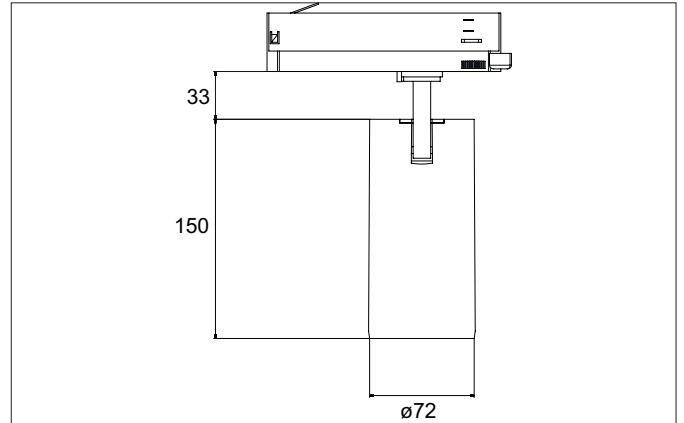

TRAXX MAXI LED track spotlight, DALI

Article no. 88724174DA

Light.
For Generations.**Tender**

LED track spotlight, DALI, Round. Luminaire diameter 70.0 mm, with rotationssymmetrical, deep, wide distributed light intensity. Luminous flux 3.056 lm, Power 1 x 24 W, Light colour neutral white, Correlated color temperature (CCT) 4.000 K, Colour rendering index CRI > 90, Rated life time L80/B50 at 25 °C: 50.000 h, Housing material: Aluminium / Glass / Plastic, Colour: White structure, Permissible ambient temperature (ta): -20 °C - +25 °C, Protection class (EN 61140): II, Degree of protection (DIN EN 60529): IP20, .With electronic driver, DALI-2 dimmable.

Article data	
Article no.	88724174DA
GTIN	4251433986102
Series name	TRAXX MAXI
Short description	LED track spotlight, DALI
Material	Aluminium / Glass / Plastic
Colour	White
Type of surface	Structure
Shape	Round
Outer diameter	70 mm
Weight	N.N.

TRAXX MAXI LED track spotlight, DALI

Article no. 88724174DA

Light.
For Generations.

Lighting technology	
Colour temperature	4.000 K
Light colour	White
Luminous flux	3,056 lm
System efficiency	127 lm/W
Colour rendering	CRI > 90
Reflector	High-gloss
Beam angle	40°
Light sharing	Symmetric
Adjustable color temperature	No

Packing data	
Gross weight	0.796 kg
Length of packaging	290 mm
Packaging width	115 mm
Packaging height	165 mm
Disposal at end of life	This product must not be disposed of with household waste. You are obliged, to dispose of such electrical waste separately. By disposing of electrical waste and other old or defective electronics separately, you support recycling or other forms of re-use. In that way you help to take care and to avoid that harmful substances get into the environment.