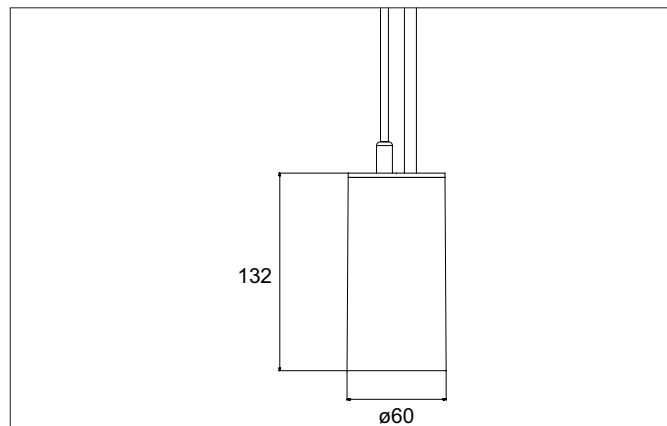

TRAXX MIDI LED pendant luminaire, on/off switchable

Article no. 88875174

Light.
For Generations.**Tender**

LED pendant luminaire, on/off switchable, Round., Hight 153.0 mm, for pendulum mounting. Pendulum length max. 1500.0 mm Weight 0.62 kg, with rotationssymmetrical, deep, wide distributed light intensity. optimal light distribution due to a glass transparent cover. Luminous flux 2.664 lm, Power 1 x 20 W, Light colour neutral white, Correlated color temprature (CCT) 4.000 K, Colour rendering index CRI > 90, Rated life time L80/B50 at 25 °C: 50.000 h, Housing material: Aluminium, Colour: White structure, Permissible ambient temperature (ta): -20 °C - +25 °C, Protection class (EN 61140): I, Degree of protection (DIN EN 60529): IP20, .With electronic driver, on/off switchable.

Article data	
Article no.	88875174
GTIN	4251433977698
Series name	TRAXX MIDI
Short description	LED pendant luminaire, on/off switchable
Material	Aluminium
Colour	White
Type of surface	Structure
Shape	Round
Hight	153 mm
Weight	0.620 kg

Mounting technology	
Mounting method	Suspended
Place of installation	Ceiling-mounted
Adjustability	Not adjustable
stamp	UKCA
Pendulum length max.	1,500 mm
Material cover	Glass transparent
Suitable for through-wiring	No

Packing data	
Gross weight	0.69 kg
Length of packaging	170 mm
Packaging width	170 mm
Packaging height	110 mm
Disposal at end of life	This product must not be disposed of with household waste. You are obliged, to dispose of such electrical waste separately. By disposing of electrical waste and other old or defective electronics separately, you support recycling or other forms of re-use. In that way you help to take care and to avoid that harmful substances get into the environment.