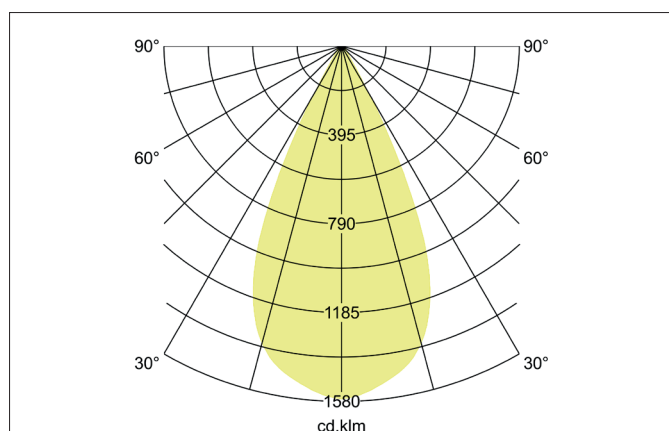

TRAXX MIDI LED pendant luminaire, on/off switchable

Article no. 88875174

Light.
For Generations.**Tender**

LED pendant luminaire, on/off switchable, Round., Hight 153.0 mm, for pendulum mounting. Pendulum length max. 1500.0 mm Weight 0.62 kg, with rotationssymmetrical, deep, wide distributed light intensity. optimal light distribution due to a glass transparent cover. Luminous flux 2.664 lm, Power 1 x 20 W, Light colour neutral white, Correlated color temprature (CCT) 4.000 K, Colour rendering index CRI > 90, Rated life time L80/B50 at 25 °C: 50.000 h, Housing material: Aluminium, Colour: White structure, Permissible ambient temperature (ta): -20 °C - +25 °C, Protection class (EN 61140): I, Degree of protection (DIN EN 60529): IP20, .With electronic driver, on/off switchable.