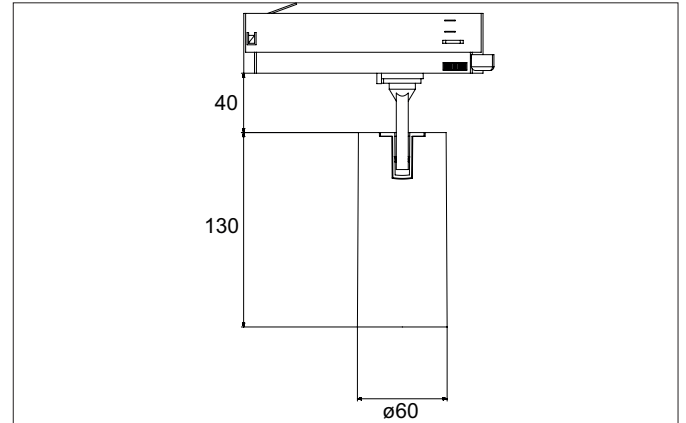

#### Tender

LED track spotlight, on/off switchable, Round. Luminaire diameter 60.0 mm, Weight 0.606 kg, with rotationssymmetrical, deep, wide distributed light intensity. Luminous flux 2.570 lm, Power 1 x 21 W, Light colour neutral white, Correlated color temperature (CCT) 4.000 K, Colour rendering index CRI > 90, Rated life time L80/B50 at 25 °C: 50.000 h, Housing material: Aluminium / Glass / Plastic, Colour: White structure, Permissible ambient temperature (ta): -20 °C - +25 °C, Protection class (EN 61140): II, Degree of protection (DIN EN 60529): IP20, .With electronic driver, on/off switchable.

Article data	
Article no.	88715174
GTIN	4251433977735
Series name	TRAXX MIDI
Short description	LED track spotlight, on/off switchable
Material	Aluminium / Glass / Plastic
Colour	White
Type of surface	Structure
Shape	Round
Outer diameter	60 mm
Weight	0.606 kg

Mounting technology	
Mounting method	Surface mounting
Place of installation	Ceiling-mounted
Adjustability	Rotatable and adjustable head
Swivel angle	90°
Rotation angle	350°
Head adjustable angle	90°
Suitable for through-wiring	No

Packing data	
Gross weight	0.669 kg
Length of packaging	175 mm
Packaging width	175 mm
Packaging height	115 mm
Disposal at end of life	This product must not be disposed of with household waste. You are obliged, to dispose of such electrical waste separately. By disposing of electrical waste and other old or defective electronics separately, you support recycling or other forms of re-use. In that way you help to take care and to avoid that harmful substances get into the environment.