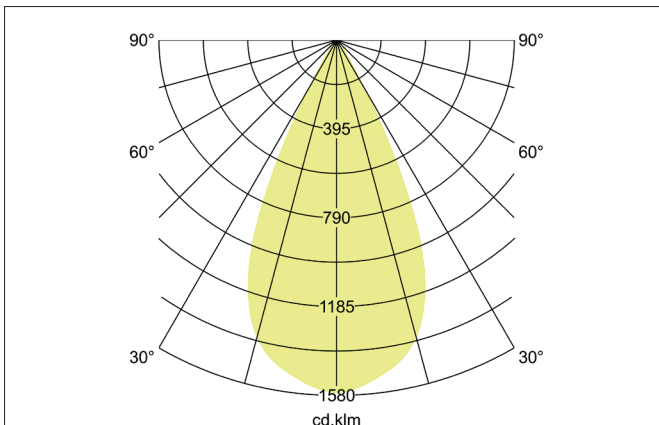

#### Tender

LED track spotlight, on/off switchable, Round. Luminaire diameter 60.0 mm, Weight 0.606 kg, with rotationssymmetrical, deep, wide distributed light intensity. Luminous flux 2.570 lm, Power 1 x 21 W, Light colour neutral white, Correlated color temperature (CCT) 4.000 K, Colour rendering index CRI > 90, Rated life time L80/B50 at 25 °C: 50.000 h, Housing material: Aluminium / Glass / Plastic, Colour: White structure, Permissible ambient temperature (ta): -20 °C - +25 °C, Protection class (EN 61140): II, Degree of protection (DIN EN 60529): IP20, .With electronic driver, on/off switchable.