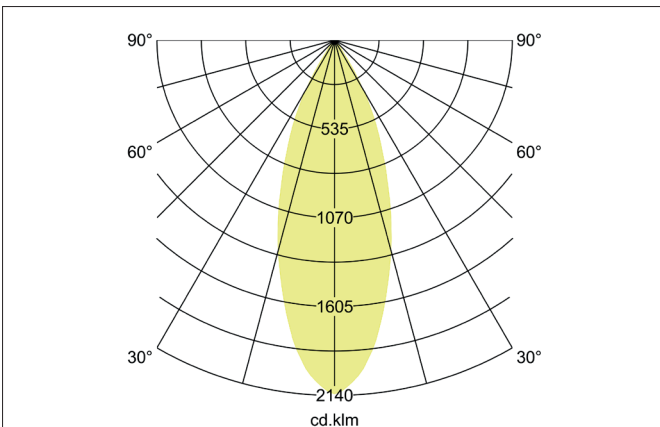

TRAXX MINI LED recessed spotlight, DALI
 Article no. 88744174DA

Light.
 For Generations.

Tender
 LED recessed spotlight, DALI, Round. Ceiling cut-out Ø 92 mm, Installation depth 112 mm, with rotationssymmetrical, deep, wide distributed light intensity. optimal light distribution due to a glass transparent cover. Luminous flux 1.819 lm, Power 1 x 15 W, Light colour neutral white, Correlated color temprature (CCT) 4.000 K, Colour rendering index CRI > 90, Rated life time L80/B50 at 25 °C: 50.000 h, Housing material: Aluminium / Glass / Plastic, Colour: White structure, Permissible ambient temperature (ta): -20 °C - +25 °C, Protection class (EN 61140): II, Degree of protection (DIN EN 60529): IP20, .With electronic driver, DALI dimmable.

Article data	
Article no.	88744174DA
GTIN	4251433986522
Series name	TRAXX MINI
Short description	LED recessed spotlight, DALI
Material	Aluminium / Glass / Plastic
Colour	White
Type of surface	Structure
Shape	Round
Built-in diameter	92 mm
Installation depth	112 mm
Weight	N.N.