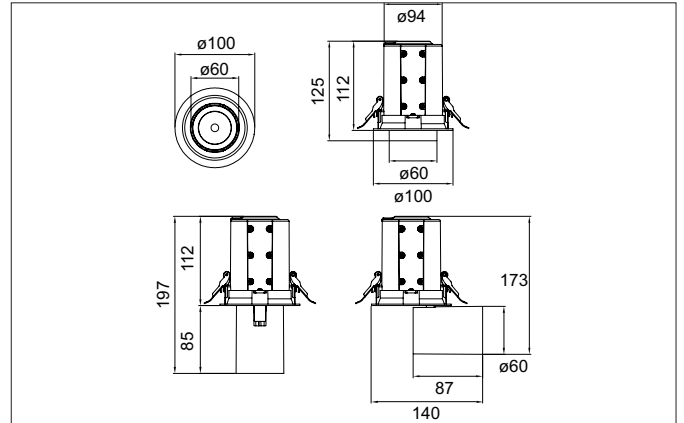

TRAXX MINI LED recessed spotlight, DALI
 Article no. 88744174DA

Light.
 For Generations.

Tender
 LED recessed spotlight, DALI, Round. Ceiling cut-out Ø 92 mm, Installation depth 112 mm, with rotationssymmetrical, deep, wide distributed light intensity. optimal light distribution due to a glass transparent cover. Luminous flux 1.819 lm, Power 1 x 15 W, Light colour neutral white, Correlated color temprature (CCT) 4.000 K, Colour rendering index CRI > 90, Rated life time L80/B50 at 25 °C: 50.000 h, Housing material: Aluminium / Glass / Plastic, Colour: White structure, Permissible ambient temperature (ta): -20 °C - +25 °C, Protection class (EN 61140): II, Degree of protection (DIN EN 60529): IP20, .With electronic driver, DALI dimmable.

Article data	
Article no.	88744174DA
GTIN	4251433986522
Series name	TRAXX MINI
Short description	LED recessed spotlight, DALI
Material	Aluminium / Glass / Plastic
Colour	White
Type of surface	Structure
Shape	Round
Built-in diameter	92 mm
Installation depth	112 mm
Weight	N.N.

TRAXX MINI LED recessed spotlight, DALI

Article no. 88744174DA

Light.
For Generations.

Lighting technology	
Colour temperature	4.000 K
Light colour	White
Light output	Direct
Luminous flux	1,819 lm
System efficiency	121 lm/W
Colour rendering	CRI > 90
Reflector	High-gloss
Beam angle	40°
Light sharing	Symmetric

Packing data	
Gross weight	N.N.
Length of packaging	170 mm
Packaging width	170 mm
Packaging height	110 mm
Disposal at end of life	This product must not be disposed of with household waste. You are obliged, to dispose of such electrical waste separately. By disposing of electrical waste and other old or defective electronics separately, you support recycling or other forms of re-use. In that way you help to take care and to avoid that harmful substances get into the environment.