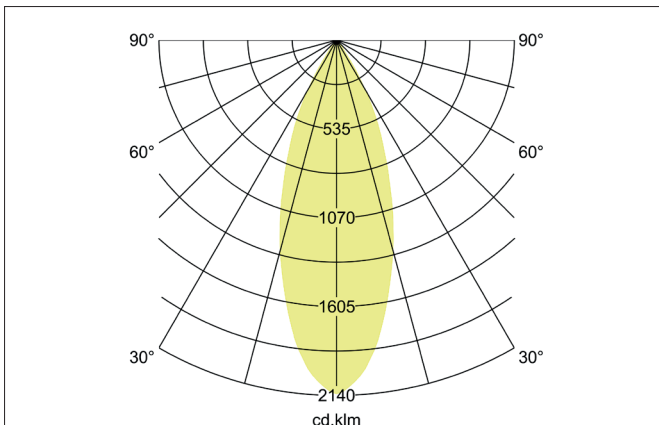

### Tender

LED semi-recessed spotlight, DALI, Round. Ceiling cut-out  $\varnothing$  56 mm, Installation depth 50 mm, with rotationssymmetrical, deep, wide distributed light intensity. optimal light distribution due to a glass transparent cover. Luminous flux 1.745 lm, Power 1 x 14,5 W, Light colour neutral white, Correlated color temprature (CCT) 4.000 K, Colour rendering index CRI > 90, Rated life time L80/B50 at 25 °C: 50.000 h, Housing material: Aluminium, Colour: White structure, Permissible ambient temperature (ta): -20 °C - +25 °C, Protection class (EN 61140): II, Degree of protection (DIN EN 60529): IP20, .With electronic driver, DALI dimmable.