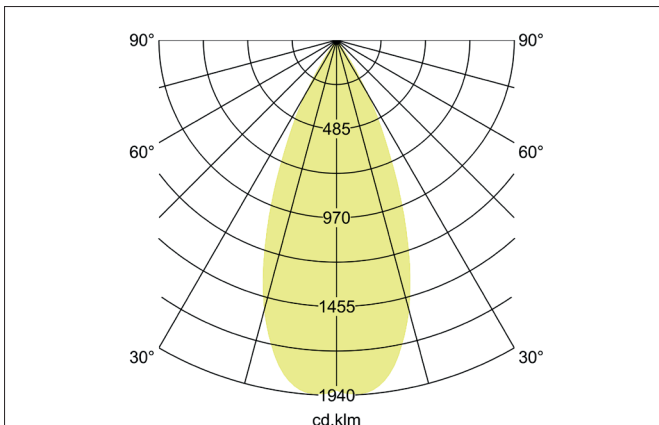

#### Tender

LED semi-recessed spotlight, DALI, Round. Ceiling cut-out  $\varnothing$  56 mm, Installation depth 50 mm, with rotationssymmetrical, deep, wide distributed light intensity. optimal light distribution due to a glass transparent cover. Luminous flux 1.290 lm, Power 1 x 11 W, Light colour neutral white, Correlated color temprature (CCT) 4.000 K, Colour rendering index CRI > 90, Rated life time L80/B50 at 25 °C: 50.000 h, Housing material: Aluminium, Colour: White structure, Permissible ambient temperature (ta): -20 °C - +25 °C, Protection class (EN 61140): II, Degree of protection (DIN EN 60529): IP20, .With electronic driver, DALI dimmable.