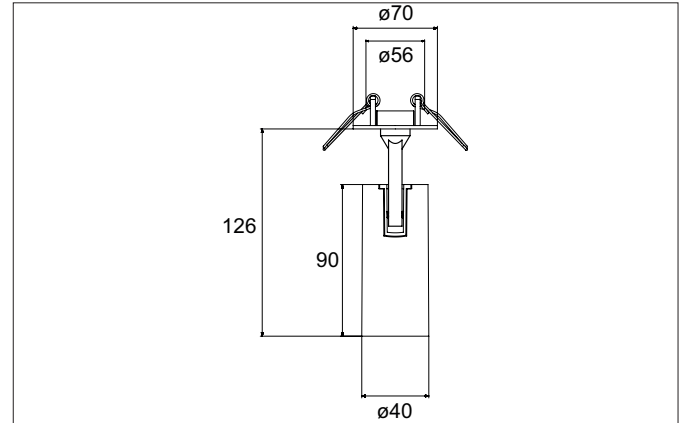

#### Tender

LED semi-recessed spotlight, DALI, Round. Ceiling cut-out  $\varnothing$  56 mm, Installation depth 50 mm, with rotationssymmetrical, deep, wide distributed light intensity. optimal light distribution due to a glass transparent cover. Luminous flux 1.290 lm, Power 1 x 11 W, Light colour neutral white, Correlated color temprature (CCT) 4.000 K, Colour rendering index CRI > 90, Rated life time L80/B50 at 25 °C: 50.000 h, Housing material: Aluminium, Colour: White structure, Permissible ambient temperature (ta): -20 °C - +25 °C, Protection class (EN 61140): II, Degree of protection (DIN EN 60529): IP20, .With electronic driver, DALI dimmable.

Article data	
Article no.	88774174DA
GTIN	4251433986225
Series name	TRAXX MICRO
Short description	LED semi-recessed spotlight, DALI
Material	Aluminium
Colour	White
Type of surface	Structure
Shape	Round
Built-in diameter	56 mm
Installation depth	50 mm
Weight	N.N.

**TRAXX MICRO LED semi-recessed spotlight, DALI**

Article no. 88774174DA

Light.  
For Generations.

Lighting technology	
Colour temperature	4.000 K
Light colour	White
Light output	Direct
Luminous flux	1,290 lm
System efficiency	117 lm/W
Colour rendering	CRI > 90
Reflector	High-gloss
Beam angle	40°
Light sharing	Symmetric

Packing data	
Gross weight	0.41 kg
Length of packaging	225 mm
Packaging width	105 mm
Packaging height	105 mm
Disposal at end of life	This product must not be disposed of with household waste. You are obliged, to dispose of such electrical waste separately. By disposing of electrical waste and other old or defective electronics separately, you support recycling or other forms of re-use. In that way you help to take care and to avoid that harmful substances get into the environment.