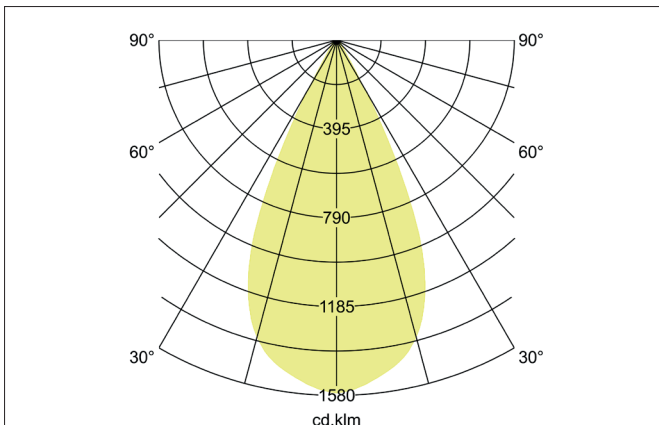

TRAXX MIDI LED semi-recessed spotlight, DALI
Article no. 88795 174DA

Light.
For Generations.

Tender

LED semi-recessed spotlight, DALI, Round. Ceiling cut-out \varnothing 68 mm, Installation depth 50 mm, with rotationssymmetrical, deep, wide distributed light intensity. optimal light distribution due to a glass transparent cover. Luminous flux 2.555 lm, Power 1 x 21 W, Light colour neutral white, Correlated color temprature (CCT) 4.000 K, Colour rendering index CRI > 90, Rated life time L80/B50 at 25 °C: 50.000 h, Housing material: Aluminium, Colour: White structure, Permissible ambient temperature (ta): -20 °C - +25 °C, Protection class (EN 61140): II, Degree of protection (DIN EN 60529): IP20, .With electronic driver, DALI dimmable.