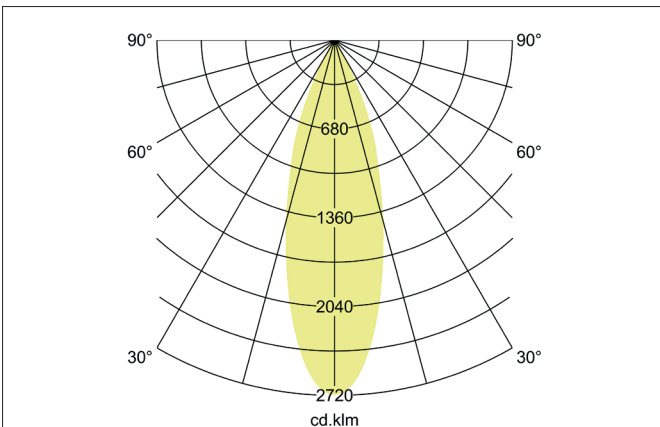

TRAXX MIDI LED recessed spotlight, on/off switchable
 Article no. 88753174

Light.
 For Generations.

Tender

LED recessed spotlight, on/off switchable, Round. Ceiling cut-out Ø 107 mm, Installation depth 128 mm, Weight 0,910 kg, with rotations-symmetrical, deep, wide distributed light intensity. optimal light distribution due to a glass transparent cover. Luminous flux 2.553 lm, Power 1 x 20 W, Light colour neutral white, Correlated color temprature (CCT) 4.000 K, Colour rendering index CRI > 90, Rated life time L80/ B50 at 25 °C: 50.000 h, Housing material: Aluminium / Glass / Plastic, Colour: White structure, Permissible ambient temperature (ta): -20 °C - +25 °C, Protection class (EN 61140): II, Degree of protection (DIN EN 60529): IP20, .With electronic driver, on/off switchable.

Article data	
Article no.	88753174
GTIN	4251433974352
Series name	TRAXX MIDI
Short description	LED recessed spotlight, on/off switchable
Material	Aluminium / Glass / Plastic
Colour	White
Type of surface	Structure
Shape	Round
Built-in diameter	107 mm
Installation depth	128 mm
Weight	0.910 kg