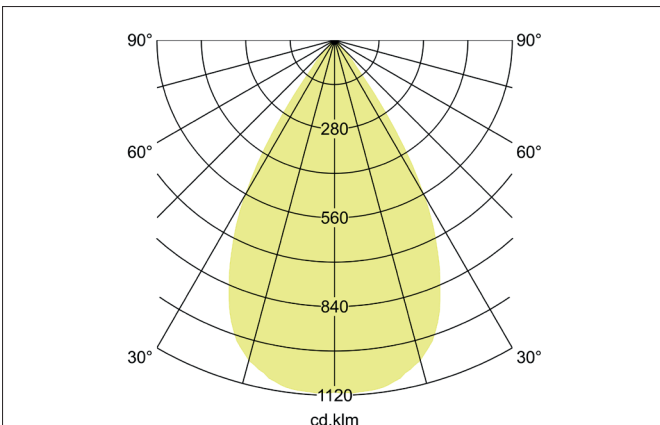

**TRAXX MINI LED recessed spotlight, on/off switchable**  
 Article no. 88746174

Light.  
 For Generations.

**Tender**

LED recessed spotlight, on/off switchable, Round. Ceiling cut-out Ø 92 mm, Installation depth 112 mm, Weight 0,713 kg, with rotations-symmetrical, deep, wide distributed light intensity. optimal light distribution due to a glass transparent cover. Luminous flux 1.813 lm, Power 1 x 15 W, Light colour neutral white, Correlated color temprature (CCT) 4.000 K, Colour rendering index CRI > 90, Rated life time L80/ B50 at 25 °C: 50.000 h, Housing material: Aluminium / Glass / Plastic, Colour: White structure, Permissible ambient temperature (ta): -20 °C - +25 °C, Protection class (EN 61140): II, Degree of protection (DIN EN 60529): IP20, .With electronic driver, on/off switchable.

Article data	
Article no.	88746174
GTIN	4251433974338
Series name	TRAXX MINI
Short description	LED recessed spotlight, on/off switchable
Material	Aluminium / Glass / Plastic
Colour	White
Type of surface	Structure
Shape	Round
Built-in diameter	92 mm
Installation depth	112 mm
Weight	0.713 kg

**TRAXX MINI LED recessed spotlight, on/off switchable**

Article no. 88746174

Light.  
For Generations.

Lighting technology	
Colour temperature	4.000 K
Light colour	White
Light output	Direct
Luminous flux	1,813 lm
System efficiency	121 lm/W
Colour rendering	CRI > 90
Reflector	High-gloss
Beam angle	60°
Light sharing	Symmetric