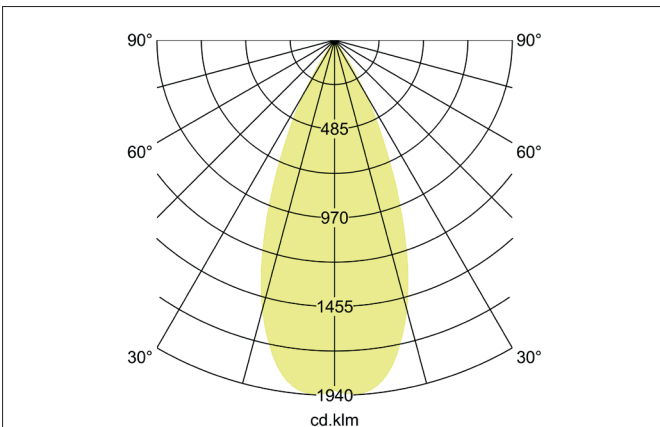

TRAXX MICRO LED recessed spotlight, DALI
 Article no. 88734174DA

Light.
 For Generations.

Tender
 LED recessed spotlight, DALI, Round. Ceiling cut-out Ø 80 mm, Installation depth 112 mm, with rotationssymmetrical, deep, wide distributed light intensity. optimal light distribution due to a glass transparent cover. Luminous flux 1.093 lm, Power 1 x 9 W, Light colour neutral white, Correlated color temprature (CCT) 4.000 K, Colour rendering index CRI > 90, Rated life time L80/B50 at 25 °C: 50.000 h, Housing material: Aluminium / Glass / Plastic, Colour: White structure, Permissible ambient temperature (ta): -20 °C - +25 °C, Protection class (EN 61140): II, Degree of protection (DIN EN 60529): IP20, .With electronic driver, DALI dimmable.