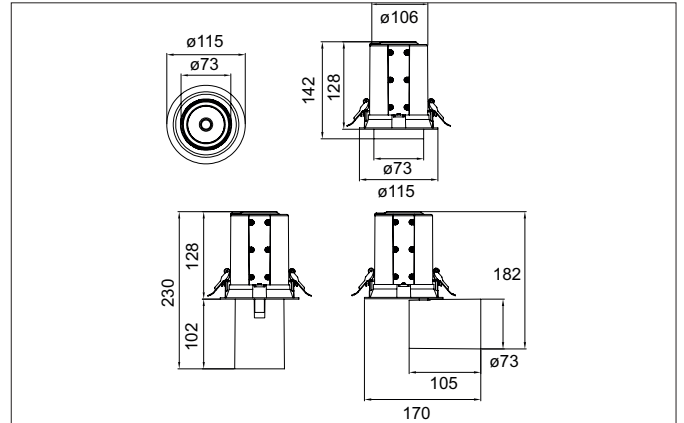

TRAXX MIDI LED recessed spotlight, DALI
 Article no. 88752174DA

Light.
 For Generations.

Tender
 LED recessed spotlight, DALI, Round. Ceiling cut-out Ø 107 mm, Installation depth 128 mm, with rotationssymmetrical, deep, wide distributed light intensity. optimal light distribution due to a glass transparent cover. Luminous flux 2.681 lm, Power 1 x 20 W, Light colour neutral white, Correlated color temprature (CCT) 4.000 K, Colour rendering index CRI > 90, Rated life time L80/B50 at 25 °C: 50.000 h, Housing material: Aluminium / Glass / Plastic, Colour: White structure, Permissible ambient temperature (ta): -20 °C - +25 °C, Protection class (EN 61140): II, Degree of protection (DIN EN 60529): IP20, .With electronic driver, DALI dimmable.

Article data	
Article no.	88752174DA
GTIN	4251433986324
Series name	TRAXX MIDI
Short description	LED recessed spotlight, DALI
Material	Aluminium / Glass / Plastic
Colour	White
Type of surface	Structure
Shape	Round
Built-in diameter	107 mm
Installation depth	128 mm
Weight	N.N.

TRAXX MIDI LED recessed spotlight, DALI

Article no. 88752174DA

Light.
For Generations.

Lighting technology	
Colour temperature	4.000 K
Light colour	White
Light output	Direct
Luminous flux	2,681 lm
System efficiency	134 lm/W
Colour rendering	CRI > 90
Reflector	High-gloss
Beam angle	20°
Light sharing	Symmetric

Packing data	
Gross weight	N.N.
Length of packaging	175 mm
Packaging width	175 mm
Packaging height	150 mm
Disposal at end of life	This product must not be disposed of with household waste. You are obliged, to dispose of such electrical waste separately. By disposing of electrical waste and other old or defective electronics separately, you support recycling or other forms of re-use. In that way you help to take care and to avoid that harmful substances get into the environment.