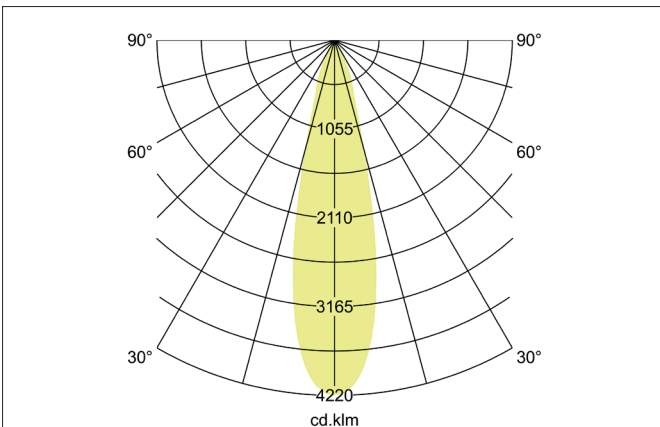

TRAXX MIDI LED recessed spotlight, DALI
 Article no. 88752174DA

Light.
 For Generations.

Tender
 LED recessed spotlight, DALI, Round. Ceiling cut-out Ø 107 mm, Installation depth 128 mm, with rotationssymmetrical, deep, wide distributed light intensity. optimal light distribution due to a glass transparent cover. Luminous flux 2.681 lm, Power 1 x 20 W, Light colour neutral white, Correlated color temprature (CCT) 4.000 K, Colour rendering index CRI > 90, Rated life time L80/B50 at 25 °C: 50.000 h, Housing material: Aluminium / Glass / Plastic, Colour: White structure, Permissible ambient temperature (ta): -20 °C - +25 °C, Protection class (EN 61140): II, Degree of protection (DIN EN 60529): IP20, .With electronic driver, DALI dimmable.