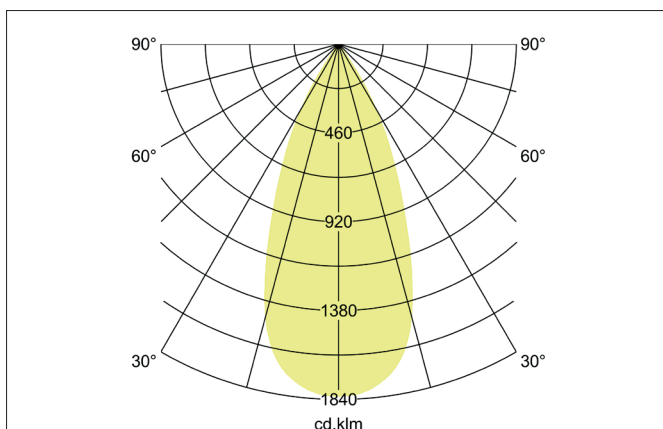

TRAXX MAXI LED surface mounted spot, DALI

Article no. 88844174DA

Light.
For Generations.**Tender**

LED surface mounted spot, DALI, Round. Luminaire diameter 85.0 mm, Hight 163.0 mm Weight 0.655 kg, Reflector silver with rotattions-symmetrical, deep, wide distributed light intensity. Cover glass transparent. Luminous flux 3.711 lm, Power 1 x 28 W, Light colour neutral white, Correlated color temprature (CCT) 4.000 K, Colour rendering index CRI > 90, Rated life time L80/B50 at 25 °C: 50.000 h, Housing material: Aluminium / Glass / Plastic, Colour: White structure, Permissible ambient temperature (ta): -20 °C - +25 °C, Protection class (EN 61140): I, Degree of protection (DIN EN 60529): IP20. With electronic driver, DALI dimmable.

Article data	
Article no.	88844174DA
GTIN	4251433986133
Series name	TRAXX MAXI
Short description	LED surface mounted spot, DALI
Material	Aluminium / Glass / Plastic
Colour	White
Type of surface	Structure
Shape	Round
Outer diameter	85 mm
Hight	163 mm
Scope of delivery	Incl. converter for connection to the 230-V mains voltage
Weight	0.655 kg
Conformance	CE, UKCA

TRAXX MAXI LED surface mounted spot, DALI

Article no. 88844174DA

Light.
For Generations.

Lighting technology	
Colour temperature	4.000 K
Light colour	White
Light output	Direct
Luminous flux	3,711 lm
System efficiency	133 lm/W
Colour rendering	CRI > 90
Reflector	High-gloss
Reflector colour	silver
Beam angle	40°
Light sharing	Symmetric
Adjustable color temperature	No