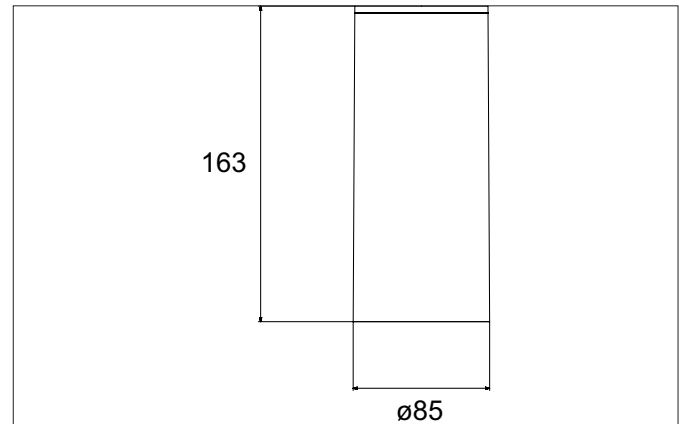

TRAXX MAXI LED surface mounted spot, DALI

Article no. 88844174DA

Light.
For Generations.**Tender**

LED surface mounted spot, DALI, Round. Luminaire diameter 85.0 mm, Hight 163.0 mm Weight 0.655 kg, Reflector silver with rotattions-symmetrical, deep, wide distributed light intensity. Cover glass transparent. Luminous flux 3.711 lm, Power 1 x 28 W, Light colour neutral white, Correlated color temprature (CCT) 4.000 K, Colour rendering index CRI > 90, Rated life time L80/B50 at 25 °C: 50.000 h, Housing material: Aluminium / Glass / Plastic, Colour: White structure, Permissible ambient temperature (ta): -20 °C - +25 °C, Protection class (EN 61140): I, Degree of protection (DIN EN 60529): IP20. With electronic driver, DALI dimmable.

Article data	
Article no.	88844174DA
GTIN	4251433986133
Series name	TRAXX MAXI
Short description	LED surface mounted spot, DALI
Material	Aluminium / Glass / Plastic
Colour	White
Type of surface	Structure
Shape	Round
Outer diameter	85 mm
Hight	163 mm
Scope of delivery	Incl. converter for connection to the 230-V mains voltage
Weight	0.655 kg
Conformance	CE, UKCA

TRAXX MAXI LED surface mounted spot, DALI

Article no. 88844174DA

Light.
For Generations.

Lighting technology	
Colour temperature	4.000 K
Light colour	White
Light output	Direct
Luminous flux	3,711 lm
System efficiency	133 lm/W
Colour rendering	CRI > 90
Reflector	High-gloss
Reflector colour	silver
Beam angle	40°
Light sharing	Symmetric
Adjustable color temperature	No