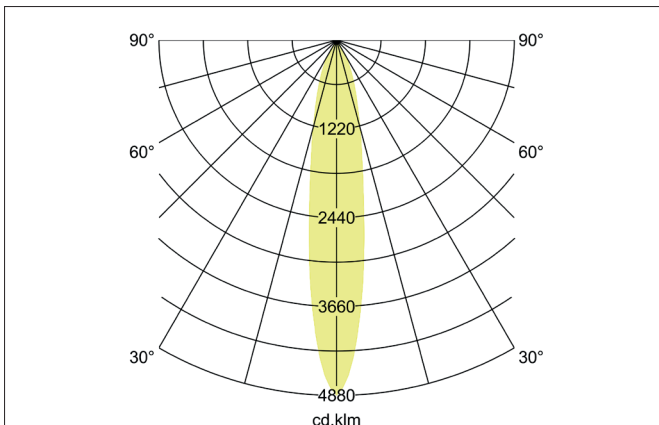

TRAXX MINI LED semi-recessed spotlight, DALI
Article no. 88782174DA

Light.
For Generations.

Tender

LED semi-recessed spotlight, DALI, Round. Ceiling cut-out \varnothing 56 mm, Installation depth 50 mm, with rotationssymmetrical, deep, wide distributed light intensity. optimal light distribution due to a glass transparent cover. Luminous flux 1.766 lm, Power 1 x 14,5 W, Light colour neutral white, Correlated color temprature (CCT) 4.000 K, Colour rendering index CRI > 90, Rated life time L80/B50 at 25 °C: 50.000 h, Housing material: Aluminium, Colour: White structure, Permissible ambient temperature (ta): -20 °C - +25 °C, Protection class (EN 61140): II, Degree of protection (DIN EN 60529): IP20, .With electronic driver, DALI dimmable.

Article data	
Article no.	88782174DA
GTIN	4251433986430
Series name	TRAXX MINI
Short description	LED semi-recessed spotlight, DALI
Material	Aluminium
Colour	White
Type of surface	Structure
Shape	Round
Built-in diameter	56 mm
Installation depth	50 mm
Weight	N.N.

TRAXX MINI LED semi-recessed spotlight, DALI

Article no. 88782174DA

Light.
For Generations.

Lighting technology	
Colour temperature	4.000 K
Light colour	White
Light output	Direct
Luminous flux	1,766 lm
System efficiency	122 lm/W
Colour rendering	CRI > 90
Reflector	High-gloss
Beam angle	20°
Light sharing	Symmetric