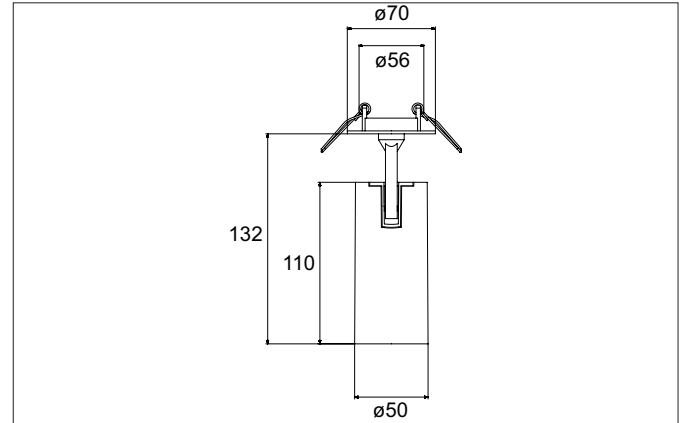

TRAXX MINI LED semi-recessed spotlight, DALI
Article no. 88782174DA

Light.
For Generations.

Tender

LED semi-recessed spotlight, DALI, Round. Ceiling cut-out \varnothing 56 mm, Installation depth 50 mm, with rotationssymmetrical, deep, wide distributed light intensity. optimal light distribution due to a glass transparent cover. Luminous flux 1.766 lm, Power 1 x 14,5 W, Light colour neutral white, Correlated color temprature (CCT) 4.000 K, Colour rendering index CRI > 90, Rated life time L80/B50 at 25 °C: 50.000 h, Housing material: Aluminium, Colour: White structure, Permissible ambient temperature (ta): -20 °C - +25 °C, Protection class (EN 61140): II, Degree of protection (DIN EN 60529): IP20, .With electronic driver, DALI dimmable.

Article data	
Article no.	88782174DA
GTIN	4251433986430
Series name	TRAXX MINI
Short description	LED semi-recessed spotlight, DALI
Material	Aluminium
Colour	White
Type of surface	Structure
Shape	Round
Built-in diameter	56 mm
Installation depth	50 mm
Weight	N.N.

TRAXX MINI LED semi-recessed spotlight, DALI

Article no. 88782174DA

Light.
For Generations.

Lighting technology	
Colour temperature	4.000 K
Light colour	White
Light output	Direct
Luminous flux	1,766 lm
System efficiency	122 lm/W
Colour rendering	CRI > 90
Reflector	High-gloss
Beam angle	20°
Light sharing	Symmetric