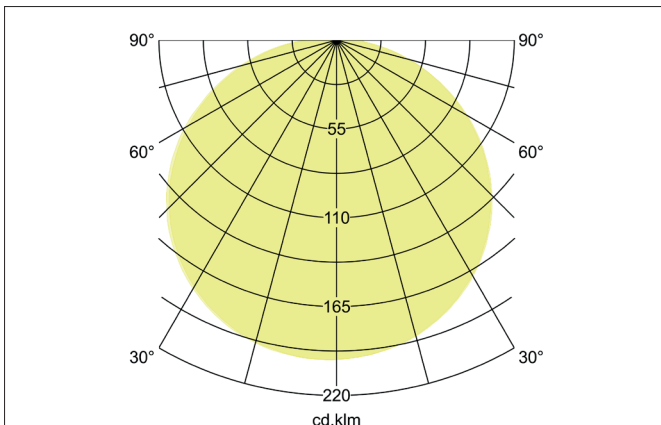

SOFT TUBE Pendant luminaire, 380 mm

Article no. 58262785

Light.
For Generations.**Tender**

Pendant luminaire, 380 mm, white / shade yellow beige, Round.Surface mounting, Ceiling-mountedFabric pendant luminaire in cylindrical shape. Polycarbonate foil diffuser. Shade material: chintz, pendant length: 1500 mm. For more available shade variants and special solutions you can download a PDF file for each product online from our website. Luminous flux measured with 1 x 10 W LED retrofit lamp (not included).Lamp holder: E27, Mounting method: Surface mounting, Place of installation: Ceiling-mounted, Degree of protection: according to DIN EN 60529 IP20, Protection class: (EN 61140) I, Voltage: 230V AC 50Hz, Power: 60 W, Amount of light sources / fittings: 1 Qty, Luminous flux : 610 lm, Control: Other.

Article data	
Article no.	58262785
GTIN	4251433937043
Series name	SOFT TUBE
Short description	Pendant luminaire, 380 mm
Material	Steel
Colour	White
Shape	Round
Outer diameter	380 mm
Hight	180 mm
Shade colour	Yellow beige
Shade material	Chintz
Chintz colour code	66.8003.85
Weight	0.736 kg