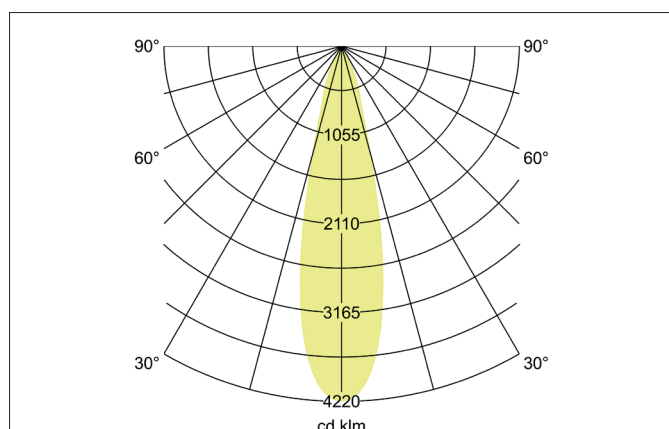

TRAXX MIDI LED pendant luminaire, on/off switchable

Article no. 88872174

Light.
For Generations.**Tender**

LED pendant luminaire, on/off switchable, Round., Hight 153.0 mm, for pendulum mounting. Pendulum length max. 1500.0 mm Weight 0.549 kg, with rotationssymmetrical, deep, wide distributed light intensity. optimal light distribution due to a glass transparent cover. Luminous flux 2.614 lm, Power 1 x 20 W, Light colour neutral white, Correlated color temperature (CCT) 4.000 K, Colour rendering index CRI > 90, Rated life time L80/B50 at 25 °C: 50.000 h, Housing material: Aluminium, Colour: White structure, Permissible ambient temperature (ta): -20 °C - +25 °C, Protection class (EN 61140): I, Degree of protection (DIN EN 60529): IP20, .With electronic driver, on/off switchable.