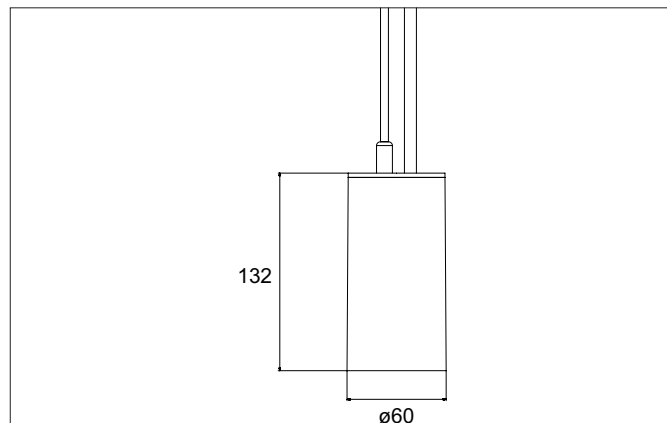

TRAXX MIDI LED pendant luminaire, on/off switchable

Article no. 88872174

Light.
For Generations.**Tender**

LED pendant luminaire, on/off switchable, Round., Hight 153.0 mm, for pendulum mounting. Pendulum length max. 1500.0 mm Weight 0.549 kg, with rotationssymmetrical, deep, wide distributed light intensity. optimal light distribution due to a glass transparent cover. Luminous flux 2.614 lm, Power 1 x 20 W, Light colour neutral white, Correlated color temperature (CCT) 4.000 K, Colour rendering index CRI > 90, Rated life time L80/B50 at 25 °C: 50.000 h, Housing material: Aluminium, Colour: White structure, Permissible ambient temperature (ta): -20 °C - +25 °C, Protection class (EN 61140): I, Degree of protection (DIN EN 60529): IP20, .With electronic driver, on/off switchable.

Article data	
Article no.	88872174
GTIN	4251433979180
Series name	TRAXX MIDI
Short description	LED pendant luminaire, on/off switchable
Material	Aluminium
Colour	White
Type of surface	Structure
Shape	Round
Hight	153 mm
Weight	0.549 kg

Mounting technology	
Mounting method	Suspended
Place of installation	Ceiling-mounted
Adjustability	Not adjustable
stamp	UKCA
Pendulum length max.	1,500 mm
Material cover	Glass transparent
Suitable for through-wiring	No

Packing data	
Gross weight	0.613 kg
Length of packaging	170 mm
Packaging width	170 mm
Packaging height	110 mm
Disposal at end of life	This product must not be disposed of with household waste. You are obliged, to dispose of such electrical waste separately. By disposing of electrical waste and other old or defective electronics separately, you support recycling or other forms of re-use. In that way you help to take care and to avoid that harmful substances get into the environment.