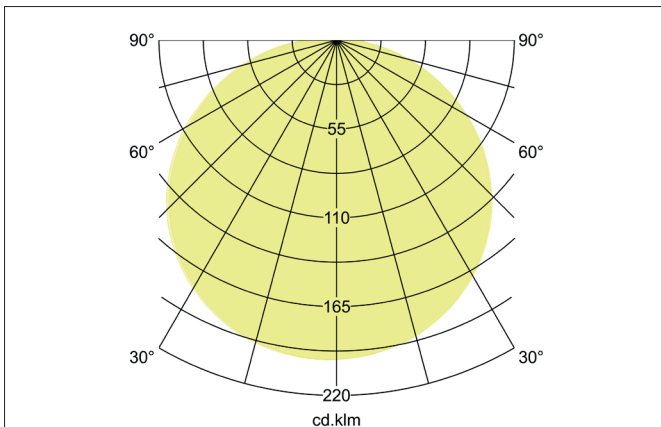

SOFT TUBE Pendant luminaire, 280 mm

Article no. 58260283

Light.
For Generations.**Tender**

Pendant luminaire, 280 mm, chrome / shade dark brown grey, Round. Surface mounting, Ceiling-mounted. Fabric pendant luminaire in cylindrical shape. Polycarbonate foil diffuser. Shade material: chintz, pendant length: 1500 mm. For more available shade variants and special solutions you can download a PDF file for each product online from our website. Luminous flux measured with 1 x 10 W LED retrofit lamp (not included). Lamp holder: E27, Mounting method: Surface mounting, Place of installation: Ceiling-mounted, Degree of protection: according to DIN EN 60529 IP20, Protection class: (EN 61140) I, Voltage: 230V AC 50Hz, Power: 60 W, Amount of light sources / fittings: 1 Qty, Luminous flux : 610 lm, Control: Other.

Article data	
Article no.	58260283
GTIN	4251433947776
Series name	SOFT TUBE
Short description	Pendant luminaire, 280 mm
Material	Steel
Colour	Chrome
Shape	Round
Outer diameter	280 mm
Hight	180 mm
Shade colour	Dark brown gray
Shade material	Chintz
Chintz colour code	66.8003.83
Weight	0.610 kg

SOFT TUBE Pendant luminaire, 280 mm

Article no. 58260283

Light.
For Generations.

Operating technology of the luminaire	
Voltage type	AC
AC nominal voltage max	230 V
Frequenz max.	50 Hz
Lamp holder	E27
Protection class	I
Degree of protection	IP20
Control	Other
Bulb change possible	Yes