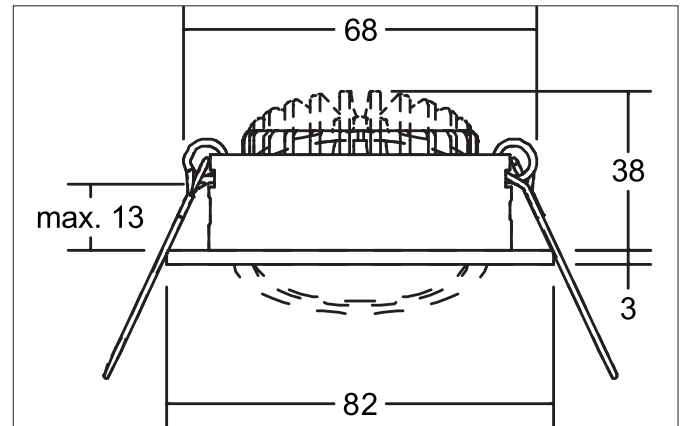

DISC LED recessed spot, with lens optics, on/off switchable

Article no. 38421254

Light.
For Generations.**Tender**

LED recessed spot, with lens optics, on/off switchable, Round. Toolless ceiling installation by installation springs. Ceiling cut-out \varnothing 68 mm, Installation depth 38 mm, Outer diameter 82 mm, Weight 0,160 kg, Reflector silver with rotationssymmetrical, deep, wide distributed light intensity. optimal light distribution due to a plastic, transparent cover. Luminous flux 700 lm, Power 1 x 6 W, Light colour warm white, Correlated color temperature (CCT) 3.000 K, Colour rendering index CRI > 80, Housing material: Aluminium / Glass, Colour: Alu, Permissible ambient temperature (ta): -20 °C - +25 °C, Protection class (EN 61140): II, Degree of protection (DIN EN 60529): IP20, .With electronic driver, on/off switchable.

Product Benefits

- LED recessed spotlight in round design made of solid aluminum with 6 W LED module with lens optics and switchable converter.
- Ceiling cut-out 68 mm, diameter 82 mm, installation depth 38 mm, IP20.
- Pivoting range 30°.
- Without visible snap ring.
- Classic, formally restrained design.
- Also available in the same look as a pure luminaire for 350 mA (without converter) and as a dimmable set (trailing edge).

DISC LED recessed spot, wich lens optics, on/off switchable

Article no. 38421254

Light.
For Generations.

Article data	
Article no.	38421254
GTIN	4251433950042
Series name	DISC
Short description	LED recessed spot, wich lens optics, on/off switchable
Material	Aluminium / Glass
Colour	Alu
Type of surface	Matt
Shape	Round
Outer diameter	82 mm
Built-in diameter	68 mm
Installation depth	38 mm
Hight	3 mm
Weight	0.160 kg