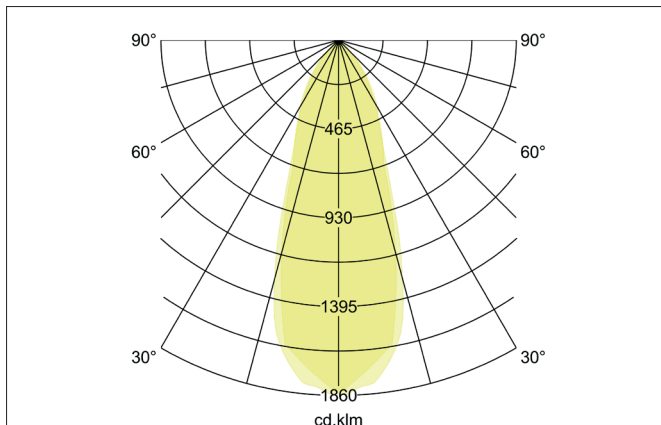

DISC LED recessed spot, with lens optics, on/off switchable

Article no. 38421254

Light.
For Generations.**Tender**

LED recessed spot, with lens optics, on/off switchable, Round. Toolless ceiling installation by installation springs. Ceiling cut-out \varnothing 68 mm, Installation depth 38 mm, Outer diameter 82 mm, Weight 0,160 kg, Reflector silver with rotationssymmetrical, deep, wide distributed light intensity. optimal light distribution due to a plastic, transparent cover. Luminous flux 700 lm, Power 1 x 6 W, Light colour warm white, Correlated color temperature (CCT) 3.000 K, Colour rendering index CRI > 80, Housing material: Aluminium / Glass, Colour: Alu, Permissible ambient temperature (ta): -20 °C - +25 °C, Protection class (EN 61140): II, Degree of protection (DIN EN 60529): IP20, .With electronic driver, on/off switchable.

Product Benefits

- LED recessed spotlight in round design made of solid aluminum with 6 W LED module with lens optics and switchable converter.
- Ceiling cut-out 68 mm, diameter 82 mm, installation depth 38 mm, IP20.
- Pivoting range 30°.
- Without visible snap ring.
- Classic, formally restrained design.
- Also available in the same look as a pure luminaire for 350 mA (without converter) and as a dimmable set (trailing edge).

DISC LED recessed spot, wich lens optics, on/off switchable

Article no. 38421254

Light.
For Generations.

Article data	
Article no.	38421254
GTIN	4251433950042
Series name	DISC
Short description	LED recessed spot, wich lens optics, on/off switchable
Material	Aluminium / Glass
Colour	Alu
Type of surface	Matt
Shape	Round
Outer diameter	82 mm
Built-in diameter	68 mm
Installation depth	38 mm
Hight	3 mm
Weight	0.160 kg

Lighting technology	
Colour temperature	4.000 K
Light colour	White
Light output	Direct
Luminous flux	700 lm
System efficiency	117 lm/W
Colour rendering	CRI > 80
Reflector	High-gloss
Reflektorfarbe	silver
Beam angle	38°
Light sharing	Symmetric
Adjustable color temperature	No