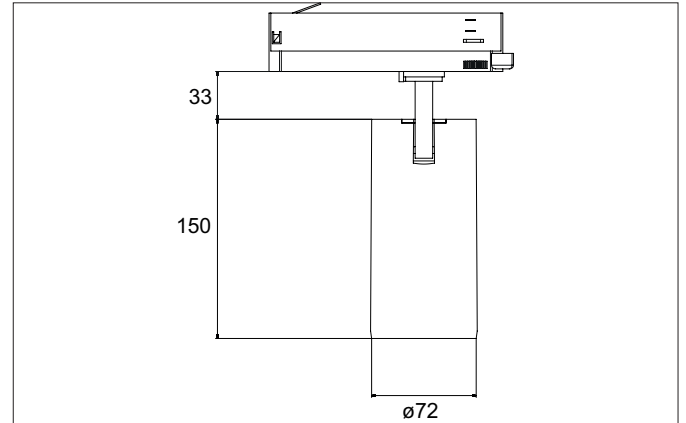

**TRAXX MAXI LED track spotlight, on/off switchable**

Article no. 88724174

Light.  
For Generations.**Tender**

LED track spotlight, on/off switchable, Round. Luminaire diameter 70.0 mm, Weight 0.666 kg, with rotationssymmetrical, deep, wide distributed light intensity.. Luminous flux 3.056 lm, Power 1 x 24 W, Light colour neutral white, Correlated color temperature (CCT) 4.000 K, Colour rendering index CRI > 90, Rated life time L80/B50 at 25 °C: 50.000 h, Housing material: Aluminium / Glass / Plastic, Colour: White structure, Permissible ambient temperature (ta): -20 °C - +25 °C, Protection class (EN 61140): II, Degree of protection (DIN EN 60529): IP20. With electronic driver, on/off switchable.

Article data	
Article no.	88724174
GTIN	4251433977704
Series name	TRAXX MAXI
Short description	LED track spotlight, on/off switchable
Material	Aluminium / Glass / Plastic
Colour	White
Type of surface	Structure
Shape	Round
Outer diameter	70 mm
Weight	0.666 kg
Conformance	CE, UKCA

**TRAXX MAXI LED track spotlight, on/off switchable**

Article no. 88724174

Light.  
For Generations.

Lighting technology	
Colour temperature	4.000 K
Light colour	White
Luminous flux	3,056 lm
System efficiency	127 lm/W
Colour rendering	CRI > 90
Reflector	High-gloss
Beam angle	40°
Light sharing	Symmetric
Adjustable color temperature	No

Packing data	
Gross weight	0.796 kg
Length of packaging	290 mm
Packaging width	115 mm
Packaging height	165 mm
Disposal at end of life	This product must not be disposed of with household waste. You are obliged, to dispose of such electrical waste separately. By disposing of electrical waste and other old or defective electronics separately, you support recycling or other forms of re-use. In that way you help to take care and to avoid that harmful substances get into the environment.