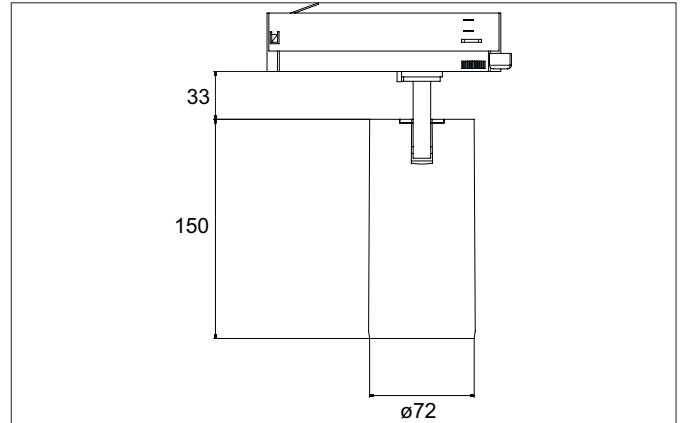

TRAXX MAXI LED track spotlight, on/off switchable
 Article no. 88724174

Light.
 For Generations.

Tender
 LED track spotlight, on/off switchable, Round. Luminaire diameter 70.0 mm, Weight 0.666 kg, with rotationssymmetrical, deep, wide distributed light intensity. Luminous flux 3.056 lm, Power 1 x 24 W, Light colour neutral white, Correlated color temperature (CCT) 4.000 K, Colour rendering index CRI > 90, Rated life time L80/B50 at 25 °C: 50.000 h, Housing material: Aluminium / Glass / Plastic, Colour: White structure, Permissible ambient temperature (ta): -20 °C - +25 °C, Protection class (EN 61140): II, Degree of protection (DIN EN 60529): IP20, .With electronic driver, on/off switchable.

Article data	
Article no.	88724174
GTIN	4251433977704
Series name	TRAXX MAXI
Short description	LED track spotlight, on/off switchable
Material	Aluminium / Glass / Plastic
Colour	White
Type of surface	Structure
Shape	Round
Outer diameter	70 mm
Weight	0.666 kg

TRAXX MAXI LED track spotlight, on/off switchable

Article no. 88724174

Light.
For Generations.

Lighting technology	
Colour temperature	4.000 K
Light colour	White
Luminous flux	3,056 lm
System efficiency	127 lm/W
Colour rendering	CRI > 90
Reflector	High-gloss
Beam angle	40°
Light sharing	Symmetric
Adjustable color temperature	No

Packing data	
Gross weight	0.796 kg
Length of packaging	290 mm
Packaging width	115 mm
Packaging height	165 mm
Disposal at end of life	This product must not be disposed of with household waste. You are obliged, to dispose of such electrical waste separately. By disposing of electrical waste and other old or defective electronics separately, you support recycling or other forms of re-use. In that way you help to take care and to avoid that harmful substances get into the environment.