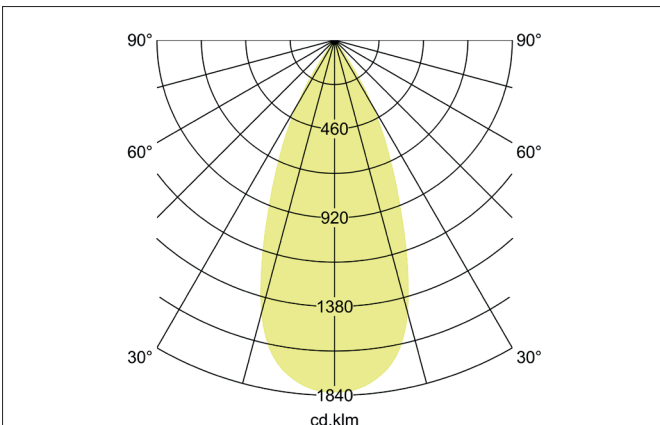

TRAXX MAXI LED track spotlight, on/off switchable
 Article no. 88724174

Light.
 For Generations.

Tender
 LED track spotlight, on/off switchable, Round. Luminaire diameter 70.0 mm, Weight 0.666 kg, with rotationssymmetrical, deep, wide distributed light intensity. Luminous flux 3.056 lm, Power 1 x 24 W, Light colour neutral white, Correlated color temperature (CCT) 4.000 K, Colour rendering index CRI > 90, Rated life time L80/B50 at 25 °C: 50.000 h, Housing material: Aluminium / Glass / Plastic, Colour: White structure, Permissible ambient temperature (ta): -20 °C - +25 °C, Protection class (EN 61140): II, Degree of protection (DIN EN 60529): IP20, .With electronic driver, on/off switchable.

Article data	
Article no.	88724174
GTIN	4251433977704
Series name	TRAXX MAXI
Short description	LED track spotlight, on/off switchable
Material	Aluminium / Glass / Plastic
Colour	White
Type of surface	Structure
Shape	Round
Outer diameter	70 mm
Weight	0.666 kg

TRAXX MAXI LED track spotlight, on/off switchable

Article no. 88724174

Light.
For Generations.

Lighting technology	
Colour temperature	4.000 K
Light colour	White
Luminous flux	3,056 lm
System efficiency	127 lm/W
Colour rendering	CRI > 90
Reflector	High-gloss
Beam angle	40°
Light sharing	Symmetric
Adjustable color temperature	No