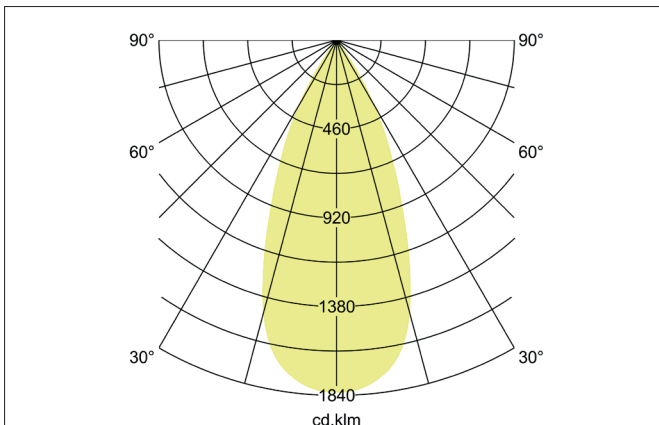

**TRAXX MAXI LED track spotlight, on/off switchable**

Article no. 88724174

Light.  
For Generations.**Tender**

LED track spotlight, on/off switchable, Round. Luminaire diameter 70.0 mm, Weight 0.666 kg, with rotationssymmetrical, deep, wide distributed light intensity.. Luminous flux 3.056 lm, Power 1 x 24 W, Light colour neutral white, Correlated color temperature (CCT) 4.000 K, Colour rendering index CRI > 90, Rated life time L80/B50 at 25 °C: 50.000 h, Housing material: Aluminium / Glass / Plastic, Colour: White structure, Permissible ambient temperature (ta): -20 °C - +25 °C, Protection class (EN 61140): II, Degree of protection (DIN EN 60529): IP20. With electronic driver, on/off switchable.

Article data	
Article no.	88724174
GTIN	4251433977704
Series name	TRAXX MAXI
Short description	LED track spotlight, on/off switchable
Material	Aluminium / Glass / Plastic
Colour	White
Type of surface	Structure
Shape	Round
Outer diameter	70 mm
Weight	0.666 kg
Conformance	CE, UKCA

**TRAXX MAXI LED track spotlight, on/off switchable**

Article no. 88724174

Light.  
For Generations.

Lighting technology	
Colour temperature	4.000 K
Light colour	White
Luminous flux	3,056 lm
System efficiency	127 lm/W
Colour rendering	CRI > 90
Reflector	High-gloss
Beam angle	40°
Light sharing	Symmetric
Adjustable color temperature	No