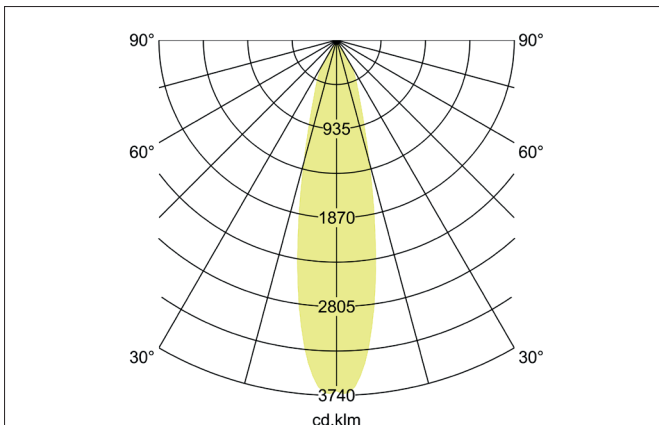

**ARTEMIS MICRO LED recessed spotlight, on/off switchable**

Article no. 88242174

Light.  
For Generations.

**Tender**

LED recessed spotlight, on/off switchable, Round. Ceiling cut-out Ø 90 mm, Installation depth 90 mm, Outer diameter 100 mm, Weight 0,400 kg, with rotationssymmetrical, deep, wide distributed light intensity. optimal light distribution due to a glass transparent cover. Luminous flux 1.800 lm, Power 1 x 15 W, Light colour neutral white, Correlated color temperature (CCT) 4.000 K, Colour rendering index CRI > 90, Housing material: Aluminium, Colour: White structure, Permissible ambient temperature (ta): -20 °C - +25 °C, Protection class (EN 61140): II, Degree of protection (DIN EN 60529): IP20, .With electronic driver, on/off switchable.

Article data	
Article no.	88242174
GTIN	4251433974444
Series name	ARTEMIS MICRO
Short description	LED recessed spotlight, on/off switchable
Material	Aluminium
Colour	White
Type of surface	Structure
Shape	Round
Outer diameter	100 mm
Built-in diameter	90 mm
Installation depth	90 mm
Weight	0.400 kg