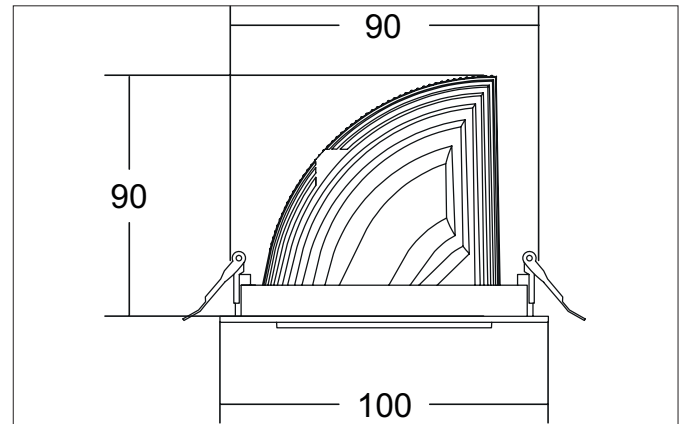

**ARTEMIS MICRO LED recessed spotlight, on/off switchable**

Article no. 88242174

Light.  
For Generations.

**Tender**

LED recessed spotlight, on/off switchable, Round. Ceiling cut-out Ø 90 mm, Installation depth 90 mm, Outer diameter 100 mm, Weight 0,400 kg, with rotationssymmetrical, deep, wide distributed light intensity. optimal light distribution due to a glass transparent cover. Luminous flux 1.800 lm, Power 1 x 15 W, Light colour neutral white, Correlated color temperature (CCT) 4.000 K, Colour rendering index CRI > 90, Housing material: Aluminium, Colour: White structure, Permissible ambient temperature (ta): -20 °C - +25 °C, Protection class (EN 61140): II, Degree of protection (DIN EN 60529): IP20, .With electronic driver, on/off switchable.

Article data	
Article no.	88242174
GTIN	4251433974444
Series name	ARTEMIS MICRO
Short description	LED recessed spotlight, on/off switchable
Material	Aluminium
Colour	White
Type of surface	Structure
Shape	Round
Outer diameter	100 mm
Built-in diameter	90 mm
Installation depth	90 mm
Weight	0.400 kg

Mounting technology	
Mounting method	Recessed mounting
Place of installation	Ceiling-mounted
Adjustability	Rotatable and adjustable head
Swivel angle	90°
Rotation angle	350°
Head adjustable angle	90°
Further references	No cover with thermal insulation material
Material cover	Glass transparent
Suitable for through-wiring	No