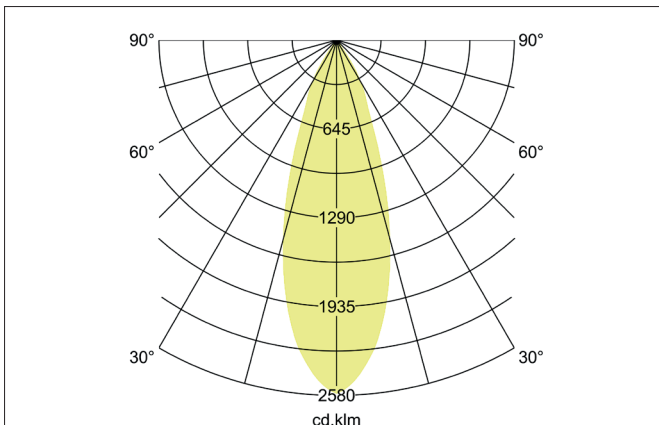

TRAXX MAXI LED track spotlight, on/off switchable

Article no. 88723174

Light.
For Generations.**Tender**

LED track spotlight, on/off switchable, Round. Luminaire diameter 70.0 mm, Weight 0.666 kg, with rotationssymmetrical, deep, wide distributed light intensity. Luminous flux 2.888 lm, Power 1 x 24 W, Light colour neutral white, Correlated color temperature (CCT) 4.000 K, Colour rendering index CRI > 90, Rated life time L80/B50 at 25 °C: 50.000 h, Housing material: Aluminium / Glass / Plastic, Colour: White structure, Permissible ambient temperature (ta): -20 °C - +25 °C, Protection class (EN 61140): II, Degree of protection (DIN EN 60529): IP20, .With electronic driver, on/off switchable.

Article data	
Article no.	88723174
GTIN	4251433977711
Series name	TRAXX MAXI
Short description	LED track spotlight, on/off switchable
Material	Aluminium / Glass / Plastic
Colour	White
Type of surface	Structure
Shape	Round
Outer diameter	70 mm
Weight	0.666 kg

TRAXX MAXI LED track spotlight, on/off switchable

Article no. 88723174

Light.
For Generations.

Lighting technology	
Colour temperature	4.000 K
Light colour	White
Luminous flux	2,888 lm
System efficiency	120 lm/W
Colour rendering	CRI > 90
Reflector	High-gloss
Beam angle	30°
Light sharing	Symmetric
Adjustable color temperature	No