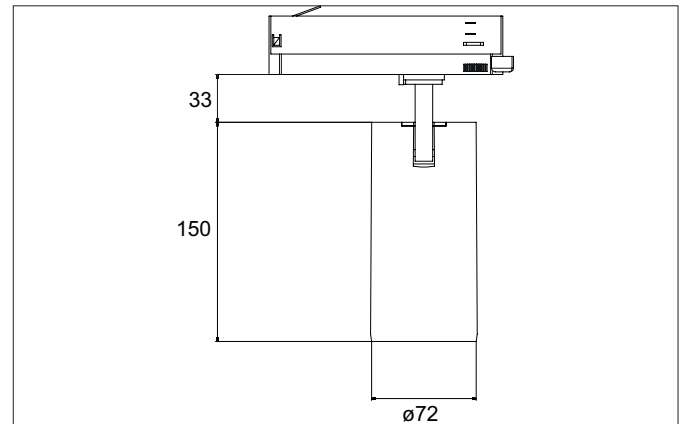

TRAXX MAXI LED track spotlight, on/off switchable

Article no. 88723174

Light.
For Generations.**Tender**

LED track spotlight, on/off switchable, Round. Luminaire diameter 70.0 mm, Weight 0.666 kg, with rotationssymmetrical, deep, wide distributed light intensity. Luminous flux 2.888 lm, Power 1 x 24 W, Light colour neutral white, Correlated color temperature (CCT) 4.000 K, Colour rendering index CRI > 90, Rated life time L80/B50 at 25 °C: 50.000 h, Housing material: Aluminium / Glass / Plastic, Colour: White structure, Permissible ambient temperature (ta): -20 °C - +25 °C, Protection class (EN 61140): II, Degree of protection (DIN EN 60529): IP20, .With electronic driver, on/off switchable.

Article data	
Article no.	88723174
GTIN	4251433977711
Series name	TRAXX MAXI
Short description	LED track spotlight, on/off switchable
Material	Aluminium / Glass / Plastic
Colour	White
Type of surface	Structure
Shape	Round
Outer diameter	70 mm
Weight	0.666 kg

TRAXX MAXI LED track spotlight, on/off switchable

Article no. 88723174

Light.
For Generations.

Lighting technology	
Colour temperature	4.000 K
Light colour	White
Luminous flux	2,888 lm
System efficiency	120 lm/W
Colour rendering	CRI > 90
Reflector	High-gloss
Beam angle	30°
Light sharing	Symmetric
Adjustable color temperature	No

Packing data	
Gross weight	0.796 kg
Length of packaging	290 mm
Packaging width	115 mm
Packaging height	165 mm
Disposal at end of life	This product must not be disposed of with household waste. You are obliged, to dispose of such electrical waste separately. By disposing of electrical waste and other old or defective electronics separately, you support recycling or other forms of re-use. In that way you help to take care and to avoid that harmful substances get into the environment.