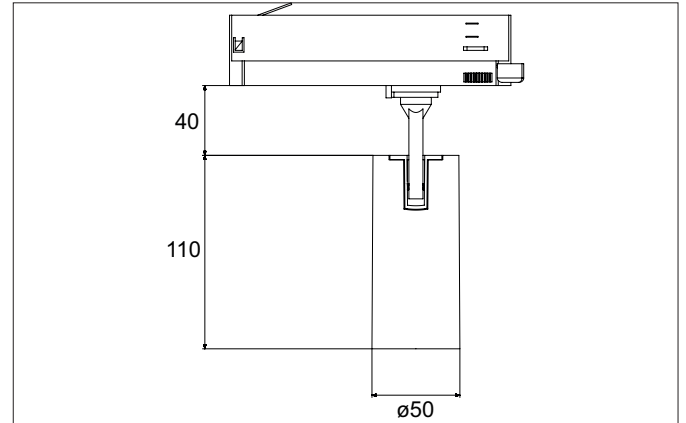

**TRAXX MINI LED track spotlight, on/off switchable**

Article no. 88704174

Light.  
For Generations.**Tender**

LED track spotlight, on/off switchable, Round. Luminaire diameter 50.0 mm, Weight 0.378 kg, with rotationssymmetrical, deep, wide distributed light intensity.. Luminous flux 1.745 lm, Power 1 x 14,5 W, Light colour neutral white, Correlated color temperature (CCT) 4.000 K, Colour rendering index CRI > 90, Rated life time L80/B50 at 25 °C: 50.000 h, Housing material: Aluminium / Glass / Plastic, Colour: White structure, Permissible ambient temperature (ta): -20 °C - +25 °C, Protection class (EN 61140): II, Degree of protection (DIN EN 60529): IP20. With electronic driver, on/off switchable.

Article data	
Article no.	88704174
GTIN	4251433977612
Series name	TRAXX MINI
Short description	LED track spotlight, on/off switchable
Material	Aluminium / Glass / Plastic
Colour	White
Type of surface	Structure
Shape	Round
Outer diameter	50 mm
Weight	0.378 kg
Conformance	CE, UKCA

**TRAXX MINI LED track spotlight, on/off switchable**

Article no. 88704174

Light.  
For Generations.

Lighting technology	
Colour temperature	4.000 K
Light colour	White
Luminous flux	1,745 lm
System efficiency	120 lm/W
Colour rendering	CRI > 90
Reflector	High-gloss
Beam angle	40°
Light sharing	Symmetric
Adjustable color temperature	No

Packing data	
Gross weight	0.455 kg
Length of packaging	170 mm
Packaging width	170 mm
Packaging height	110 mm
Disposal at end of life	This product must not be disposed of with household waste. You are obliged, to dispose of such electrical waste separately. By disposing of electrical waste and other old or defective electronics separately, you support recycling or other forms of re-use. In that way you help to take care and to avoid that harmful substances get into the environment.