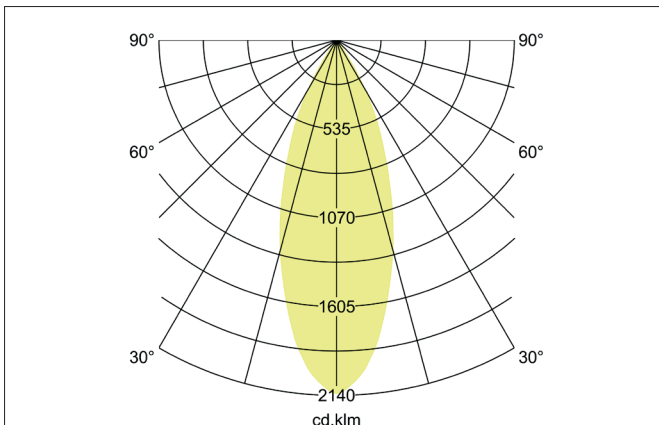

**TRAXX MINI LED track spotlight, on/off switchable**

Article no. 88704174

Light.  
For Generations.**Tender**

LED track spotlight, on/off switchable, Round. Luminaire diameter 50.0 mm, Weight 0.378 kg, with rotationssymmetrical, deep, wide distributed light intensity.. Luminous flux 1.745 lm, Power 1 x 14,5 W, Light colour neutral white, Correlated color temperature (CCT) 4.000 K, Colour rendering index CRI > 90, Rated life time L80/B50 at 25 °C: 50.000 h, Housing material: Aluminium / Glass / Plastic, Colour: White structure, Permissible ambient temperature (ta): -20 °C - +25 °C, Protection class (EN 61140): II, Degree of protection (DIN EN 60529): IP20. With electronic driver, on/off switchable.

Article data	
Article no.	88704174
GTIN	4251433977612
Series name	TRAXX MINI
Short description	LED track spotlight, on/off switchable
Material	Aluminium / Glass / Plastic
Colour	White
Type of surface	Structure
Shape	Round
Outer diameter	50 mm
Weight	0.378 kg
Conformance	CE, UKCA

**TRAXX MINI LED track spotlight, on/off switchable**

Article no. 88704174

Light.  
For Generations.

Lighting technology	
Colour temperature	4.000 K
Light colour	White
Luminous flux	1,745 lm
System efficiency	120 lm/W
Colour rendering	CRI > 90
Reflector	High-gloss
Beam angle	40°
Light sharing	Symmetric
Adjustable color temperature	No