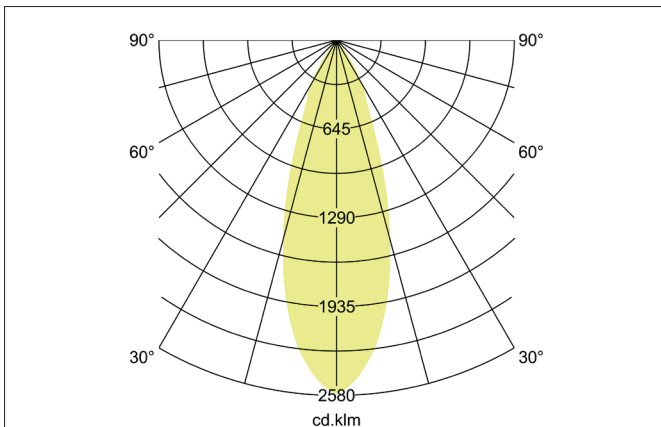

TRAXX MAXI LED pendant luminaire, on/off switchable
Article no. 88883183

Light.
For Generations.

Tender

LED pendant luminaire, on/off switchable, Round., Hight 163.0 mm, for pendulum mounting. Pendulum length max. 1500.0 mm Weight 0.914 kg, with rotationssymmetrical, deep, wide distributed light intensity. optimal light distribution due to a glass transparent cover. Luminous flux 3.559 lm, Power 1 x 28 W, Light colour warm white, Correlated color temprature (CCT) 3.000 K, Colour rendering index CRI > 90, Rated life time L80/B50 at 25 °C: 50.000 h, Housing material: Aluminium / Glass / Plastic, Colour: Black structure, Permissible ambient temperature (ta): -20 °C - +25 °C, Protection class (EN 61140): I, Degree of protection (DIN EN 60529): IP20, .With electronic driver, on/off switchable.

Article data	
Article no.	88883183
GTIN	4251433978008
Series name	TRAXX MAXI
Short description	LED pendant luminaire, on/off switchable
Material	Aluminium / Glass / Plastic
Colour	Black
Type of surface	Structure
Shape	Round
Hight	163 mm
Weight	0.914 kg

TRAXX MAXI LED pendant luminaire, on/off switchable

Article no. 88883183

Light.
For Generations.

Lighting technology	
Colour temperature	3.000 K
Light colour	White
Light output	Direct
Luminous flux	3,559 lm
System efficiency	127 lm/W
McAdam-Step	McAdam-Step 3
Colour rendering	CRI > 90
Reflector	High-gloss
Beam angle	30°
Light sharing	Symmetric
Adjustable color temperature	No