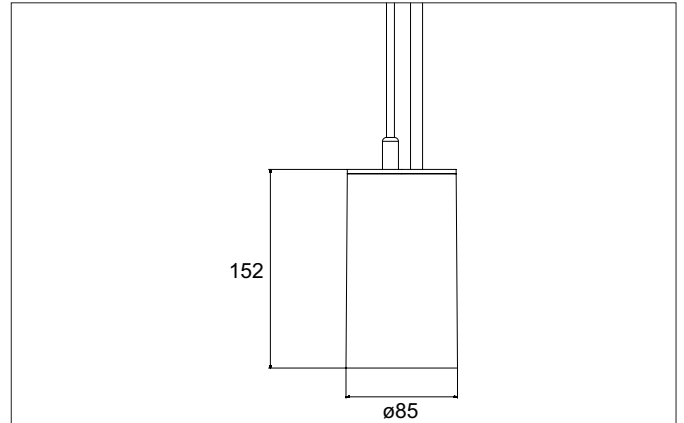

TRAXX MAXI LED pendant luminaire, on/off switchable
Article no. 88883183

Light.
For Generations.

Tender

LED pendant luminaire, on/off switchable, Round., Hight 163.0 mm, for pendulum mounting. Pendulum length max. 1500.0 mm Weight 0.914 kg, with rotationssymmetrical, deep, wide distributed light intensity. optimal light distribution due to a glass transparent cover. Luminous flux 3.559 lm, Power 1 x 28 W, Light colour warm white, Correlated color temprature (CCT) 3.000 K, Colour rendering index CRI > 90, Rated life time L80/B50 at 25 °C: 50.000 h, Housing material: Aluminium / Glass / Plastic, Colour: Black structure, Permissible ambient temperature (ta): -20 °C - +25 °C, Protection class (EN 61140): I, Degree of protection (DIN EN 60529): IP20, .With electronic driver, on/off switchable.

Article data	
Article no.	88883183
GTIN	4251433978008
Series name	TRAXX MAXI
Short description	LED pendant luminaire, on/off switchable
Material	Aluminium / Glass / Plastic
Colour	Black
Type of surface	Structure
Shape	Round
Hight	163 mm
Weight	0.914 kg

TRAXX MAXI LED pendant luminaire, on/off switchable

Article no. 88883183

Light.
For Generations.

Lighting technology	
Colour temperature	3.000 K
Light colour	White
Light output	Direct
Luminous flux	3,559 lm
System efficiency	127 lm/W
McAdam-Step	McAdam-Step 3
Colour rendering	CRI > 90
Reflector	High-gloss
Beam angle	30°
Light sharing	Symmetric
Adjustable color temperature	No

Mounting technology	
Mounting method	Suspended
Place of installation	Ceiling-mounted
Adjustability	Not adjustable
stamp	UKCA
Pendulum length max.	1,500 mm
Material cover	Glass transparent
Suitable for through-wiring	No