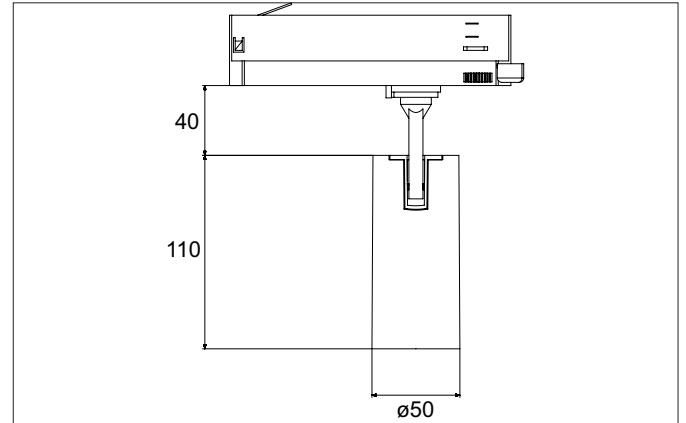

TRAXX MINI LED track spotlight, on/off switchable
Article no. 88702183

Light.
For Generations.

Tender

LED track spotlight, on/off switchable, Round. Luminaire diameter 50.0 mm, Weight 0.378 kg, with rotationssymmetrical, deep, wide distributed light intensity. Luminous flux 1.745 lm, Power 1 x 14,5 W, Light colour warm white, Correlated color temperature (CCT) 3.000 K, Colour rendering index CRI > 90, Rated life time L80/B50 at 25 °C: 50.000 h, Housing material: Aluminium / Glass / Plastic, Colour: Black structure, Permissible ambient temperature (ta): -20 °C - +25 °C, Protection class (EN 61140): II, Degree of protection (DIN EN 60529): IP20, .With electronic driver, on/off switchable.

Article data	
Article no.	88702183
GTIN	4251433977926
Series name	TRAXX MINI
Short description	LED track spotlight, on/off switchable
Material	Aluminium / Glass / Plastic
Colour	Black
Type of surface	Structure
Shape	Round
Outer diameter	50 mm
Weight	0.378 kg

TRAXX MINI LED track spotlight, on/off switchable

Article no. 88702183

Light.
For Generations.

Lighting technology	
Colour temperature	3.000 K
Light colour	White
Luminous flux	1,745 lm
System efficiency	120 lm/W
Colour rendering	CRI > 90
Reflector	High-gloss
Beam angle	20°
Light sharing	Symmetric
Adjustable color temperature	No

Packing data	
Gross weight	0.455 kg
Length of packaging	170 mm
Packaging width	170 mm
Packaging height	110 mm
Disposal at end of life	This product must not be disposed of with household waste. You are obliged, to dispose of such electrical waste separately. By disposing of electrical waste and other old or defective electronics separately, you support recycling or other forms of re-use. In that way you help to take care and to avoid that harmful substances get into the environment.