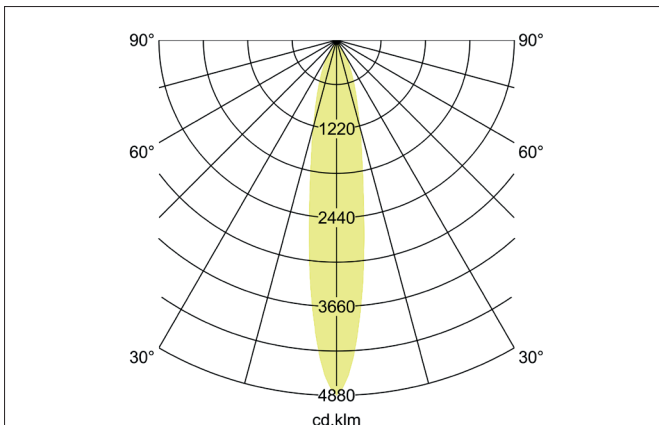

TRAXX MINI LED track spotlight, on/off switchable
Article no. 88702183

Light.
For Generations.

Tender

LED track spotlight, on/off switchable, Round. Luminaire diameter 50.0 mm, Weight 0.378 kg, with rotationssymmetrical, deep, wide distributed light intensity. Luminous flux 1.745 lm, Power 1 x 14,5 W, Light colour warm white, Correlated color temperature (CCT) 3.000 K, Colour rendering index CRI > 90, Rated life time L80/B50 at 25 °C: 50.000 h, Housing material: Aluminium / Glass / Plastic, Colour: Black structure, Permissible ambient temperature (ta): -20 °C - +25 °C, Protection class (EN 61140): II, Degree of protection (DIN EN 60529): IP20, .With electronic driver, on/off switchable.

Article data	
Article no.	88702183
GTIN	4251433977926
Series name	TRAXX MINI
Short description	LED track spotlight, on/off switchable
Material	Aluminium / Glass / Plastic
Colour	Black
Type of surface	Structure
Shape	Round
Outer diameter	50 mm
Weight	0.378 kg

TRAXX MINI LED track spotlight, on/off switchable

Article no. 88702183

Light.
For Generations.

Lighting technology	
Colour temperature	3.000 K
Light colour	White
Luminous flux	1,745 lm
System efficiency	120 lm/W
Colour rendering	CRI > 90
Reflector	High-gloss
Beam angle	20°
Light sharing	Symmetric
Adjustable color temperature	No