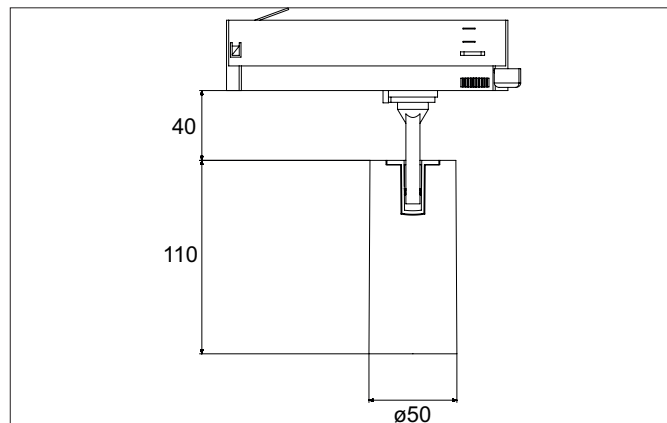

**TRAXX MINI LED track spotlight, on/off switchable**

Article no. 88704183

Light.  
For Generations.**Tender**

LED track spotlight, on/off switchable, Round. Luminaire diameter 50.0 mm, Weight 0.301 kg, with rotationssymmetrical, deep, wide distributed light intensity.. Luminous flux 1.733 lm, Power 1 x 14,5 W, Light colour warm white, Correlated color temprature (CCT) 3.000 K, Colour rendering index CRI > 90, Rated life time L80/B50 at 25 °C: 50.000 h, Housing material: Aluminium / Glass / Plastic, Colour: Black structure, Permissible ambient temperature (ta): -20 °C - +25 °C, Protection class (EN 61140): II, Degree of protection (DIN EN 60529): IP20. With electronic driver, on/off switchable.

Article data	
Article no.	88704183
GTIN	4251433977940
Series name	TRAXX MINI
Short description	LED track spotlight, on/off switchable
Material	Aluminium / Glass / Plastic
Colour	Black
Type of surface	Structure
Shape	Round
Outer diameter	50 mm
Weight	0.301 kg
Conformance	CE, UKCA

**TRAXX MINI LED track spotlight, on/off switchable**

Article no. 88704183

Light.  
For Generations.

Lighting technology	
Colour temperature	3.000 K
Light colour	White
Luminous flux	1,733 lm
System efficiency	120 lm/W
Colour rendering	CRI > 90
Reflector	High-gloss
Beam angle	40°
Light sharing	Symmetric
Adjustable color temperature	No

Packing data	
Gross weight	0.38 kg
Length of packaging	170 mm
Packaging width	170 mm
Packaging height	110 mm
Disposal at end of life	This product must not be disposed of with household waste. You are obliged, to dispose of such electrical waste separately. By disposing of electrical waste and other old or defective electronics separately, you support recycling or other forms of re-use. In that way you help to take care and to avoid that harmful substances get into the environment.