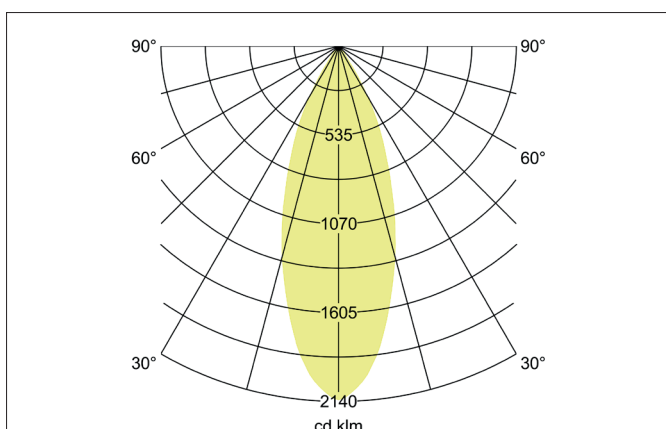

**TRAXX MINI LED track spotlight, on/off switchable**

Article no. 88704183

Light.  
For Generations.**Tender**

LED track spotlight, on/off switchable, Round. Luminaire diameter 50.0 mm, Weight 0.301 kg, with rotationssymmetrical, deep, wide distributed light intensity.. Luminous flux 1.733 lm, Power 1 x 14,5 W, Light colour warm white, Correlated color temprature (CCT) 3.000 K, Colour rendering index CRI > 90, Rated life time L80/B50 at 25 °C: 50.000 h, Housing material: Aluminium / Glass / Plastic, Colour: Black structure, Permissible ambient temperature (ta): -20 °C - +25 °C, Protection class (EN 61140): II, Degree of protection (DIN EN 60529): IP20. With electronic driver, on/off switchable.

Article data	
Article no.	88704183
GTIN	4251433977940
Series name	TRAXX MINI
Short description	LED track spotlight, on/off switchable
Material	Aluminium / Glass / Plastic
Colour	Black
Type of surface	Structure
Shape	Round
Outer diameter	50 mm
Weight	0.301 kg
Conformance	CE, UKCA

**TRAXX MINI LED track spotlight, on/off switchable**

Article no. 88704183

Light.  
For Generations.

Lighting technology	
Colour temperature	3.000 K
Light colour	White
Luminous flux	1,733 lm
System efficiency	120 lm/W
Colour rendering	CRI > 90
Reflector	High-gloss
Beam angle	40°
Light sharing	Symmetric
Adjustable color temperature	No