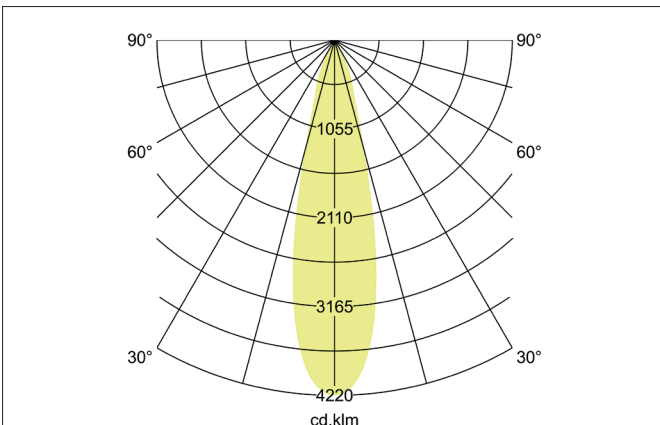

TRAXX MIDI LED recessed spotlight, on/off switchable
 Article no. 88752183

Light.
 For Generations.

Tender

LED recessed spotlight, on/off switchable, Round. Ceiling cut-out Ø 107 mm, Installation depth 128 mm, Weight 0,910 kg, with rotations-symmetrical, deep, wide distributed light intensity. optimal light distribution due to a glass transparent cover. Luminous flux 2.404 lm, Power 1 x 20 W, Light colour warm white, Correlated color temperature (CCT) 3.000 K, Colour rendering index CRI > 90, Rated life time L80/B50 at 25 °C: 50.000 h, Housing material: Aluminium / Glass / Plastic, Colour: Black structure, Permissible ambient temperature (ta): -20 °C - +25 °C, Protection class (EN 61140): II, Degree of protection (DIN EN 60529): IP20, .With electronic driver, on/off switchable.