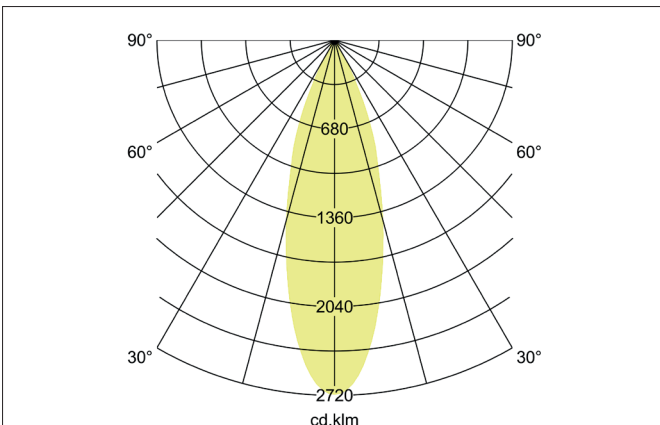

TRAXX MIDI LED semi-recessed spotlight, DALI
 Article no. 88793183DA

Light.
 For Generations.

Tender
 LED semi-recessed spotlight, DALI, Round. Ceiling cut-out Ø 68 mm, Installation depth 50 mm, with rotationssymmetrical, deep, wide distributed light intensity. optimal light distribution due to a glass transparent cover. Luminous flux 2.620 lm, Power 1 x 21 W, Light colour warm white, Correlated color temprature (CCT) 3.000 K, Colour rendering index CRI > 90, Rated life time L80/B50 at 25 °C: 50.000 h, Housing material: Aluminium, Colour: Black structure, Permissible ambient temperature (ta): -20 °C - +25 °C, Protection class (EN 61140): II, Degree of protection (DIN EN 60529): IP20, .With electronic driver, DALI dimmable.