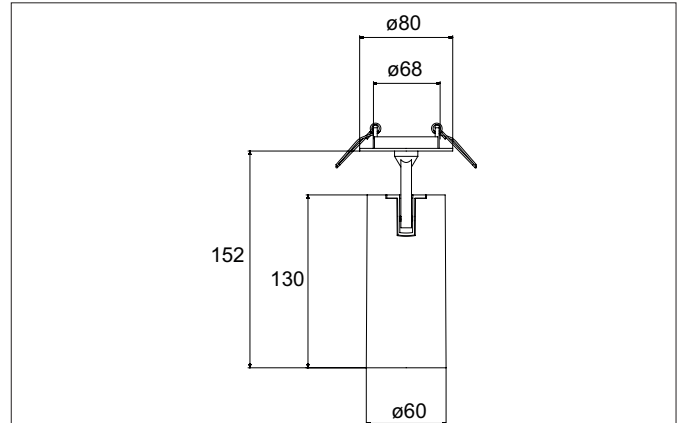

TRAXX MIDI LED semi-recessed spotlight, DALI
 Article no. 88793183DA

Light.
 For Generations.

Tender
 LED semi-recessed spotlight, DALI, Round. Ceiling cut-out Ø 68 mm, Installation depth 50 mm, with rotationssymmetrical, deep, wide distributed light intensity. optimal light distribution due to a glass transparent cover. Luminous flux 2.620 lm, Power 1 x 21 W, Light colour warm white, Correlated color temprature (CCT) 3.000 K, Colour rendering index CRI > 90, Rated life time L80/B50 at 25 °C: 50.000 h, Housing material: Aluminium, Colour: Black structure, Permissible ambient temperature (ta): -20 °C - +25 °C, Protection class (EN 61140): II, Degree of protection (DIN EN 60529): IP20, .With electronic driver, DALI dimmable.

Article data	
Article no.	88793183DA
GTIN	4251433986973
Series name	TRAXX MIDI
Short description	LED semi-recessed spotlight, DALI
Material	Aluminium
Colour	Black
Type of surface	Structure
Shape	Round
Built-in diameter	68 mm
Installation depth	50 mm
Weight	N.N.

TRAXX MIDI LED semi-recessed spotlight, DALI

Article no. 88793183DA

Light.
For Generations.

Lighting technology	
Colour temperature	3.000 K
Light colour	White
Light output	Direct
Luminous flux	2,620 lm
System efficiency	125 lm/W
Colour rendering	CRI > 90
Reflector	High-gloss
Beam angle	30°
Light sharing	Symmetric

Mounting technology	
Mounting method	Recessed mounting
Place of installation	Ceiling-mounted
Adjustability	Rotable and pivoted
Swivel angle	90°
Rotation angle	350°
Head adjustable angle	90°
Further references	No cover with thermal insulation material
Material cover	Glass transparent
Suitable for through-wiring	No