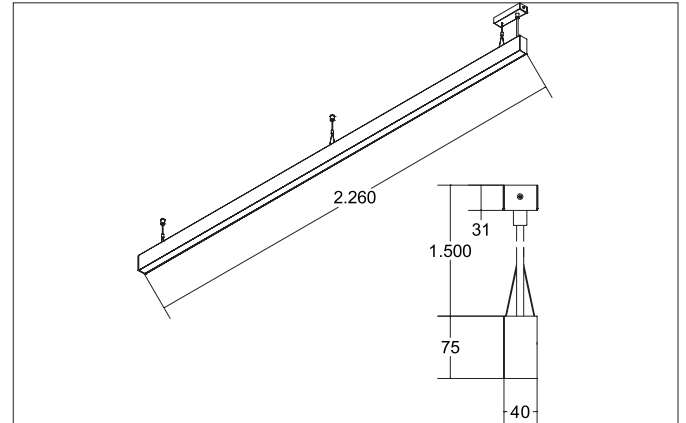

BIRO40 LED pendant profile luminaire direct/indirect
Article no. 77354083

Light.
For Generations.

Tender

LED pendant profile luminaire direct/indirect, Rectangular. Luminaire length 2264.0 mm, Luminaire width 40.0 mm, Height 75.0 mm, for pendulum mounting. Pendulum length max. 1500.0 mm Weight 3.79 kg, with rotationssymmetrical, deep, wide distributed light intensity. optimal light distribution due to a plastic, satinised cover. Luminous flux 10.260 lm, UGR < 20, Power 94,9 W, Light colour warm white, Correlated color temprature (CCT) 3.000 K, Colour rendering index CRI > 90, Rated life time L70/B50 at 25 °C: 60.000 h, Rated life time L80/B50 at 25 °C: 60.000 h, Housing material: Aluminium / Acrylic, Colour: Black, Permissible ambient temperature (ta): -20 °C - +25 °C, Protection class (EN 61140): I, Degree of protection (DIN EN 60529): IP20, .With electronic driver, DALI dimmable.

Article data	
Article no.	77354083
GTIN	4251433935438
Series name	BIRO40
Short description	LED pendant profile luminaire direct/indirect
Material	Aluminium / Acrylic
Colour	Black
Shape	Rectangular
Length	2,264 mm
Width	40 mm
Hight	75 mm
Weight	3.790 kg

Mounting technology	
Mounting method	Suspended
Place of installation	Ceiling-mounted
Adjustability	Not adjustable
stamp	UKCA
Pendulum length max.	1,500 mm
Material cover	Plastic, satinised

Packing data	
Gross weight	4.58 kg
Length of packaging	2,300 mm
Packaging width	160 mm
Packaging height	135 mm
Disposal at end of life	This product must not be disposed of with household waste. You are obliged, to dispose of such electrical waste separately. By disposing of electrical waste and other old or defective electronics separately, you support recycling or other forms of re-use. In that way you help to take care and to avoid that harmful substances get into the environment.