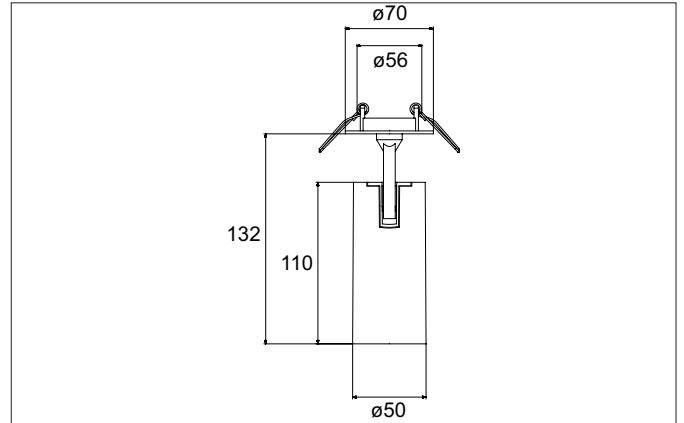

TRAXX MINI LED semi-recessed spotlight, DALI
 Article no. 88786183DA

Light.
 For Generations.

Tender
 LED semi-recessed spotlight, DALI, Round. Ceiling cut-out Ø 56 mm, Installation depth 50 mm, with rotationssymmetrical, deep, wide distributed light intensity. optimal light distribution due to a glass transparent cover. Luminous flux 1.756 lm, Power 1 x 14,5 W, Light colour warm white, Correlated color temprature (CCT) 3.000 K, Colour rendering index CRI > 90, Rated life time L80/B50 at 25 °C: 50.000 h, Housing material: Aluminium, Colour: Black structure, Permissible ambient temperature (ta): -20 °C - +25 °C, Protection class (EN 61140): II, Degree of protection (DIN EN 60529): IP20, .With electronic driver, DALI dimmable.

Article data	
Article no.	88786183DA
GTIN	4251433987086
Series name	TRAXX MINI
Short description	LED semi-recessed spotlight, DALI
Material	Aluminium
Colour	Black
Type of surface	Structure
Shape	Round
Built-in diameter	56 mm
Installation depth	50 mm
Weight	N.N.

TRAXX MINI LED semi-recessed spotlight, DALI

Article no. 88786183DA

Light.
For Generations.

Lighting technology	
Colour temperature	3.000 K
Light colour	White
Light output	Direct
Luminous flux	1,756 lm
System efficiency	121 lm/W
Colour rendering	CRI > 90
Reflector	High-gloss
Beam angle	60°
Light sharing	Symmetric

Mounting technology	
Mounting method	Recessed mounting
Place of installation	Ceiling-mounted
Adjustability	Rotable and pivoted
Swivel angle	90°
Rotation angle	350°
Head adjustable angle	90°
Further references	No cover with thermal insulation material
Material cover	Glass transparent
Suitable for through-wiring	No