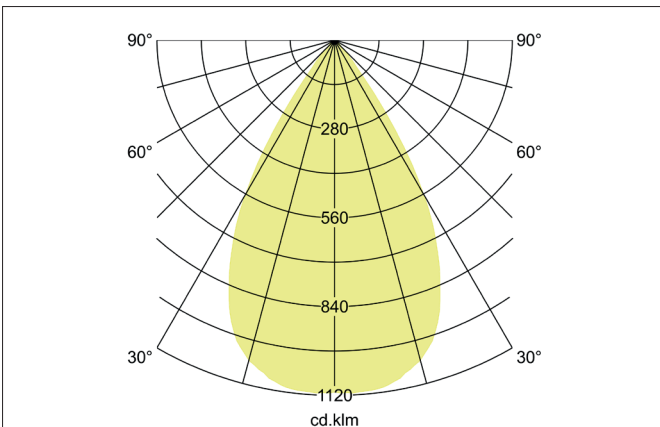

TRAXX MINI LED semi-recessed spotlight, DALI
 Article no. 88786183DA

Light.
 For Generations.

Tender
 LED semi-recessed spotlight, DALI, Round. Ceiling cut-out Ø 56 mm, Installation depth 50 mm, with rotationssymmetrical, deep, wide distributed light intensity. optimal light distribution due to a glass transparent cover. Luminous flux 1.756 lm, Power 1 x 14,5 W, Light colour warm white, Correlated color temprature (CCT) 3.000 K, Colour rendering index CRI > 90, Rated life time L80/B50 at 25 °C: 50.000 h, Housing material: Aluminium, Colour: Black structure, Permissible ambient temperature (ta): -20 °C - +25 °C, Protection class (EN 61140): II, Degree of protection (DIN EN 60529): IP20, .With electronic driver, DALI dimmable.

TRAXX MINI LED semi-recessed spotlight, DALI

Article no. 88786183DA

Light.
For Generations.

Lighting technology	
Colour temperature	3.000 K
Light colour	White
Light output	Direct
Luminous flux	1,756 lm
System efficiency	121 lm/W
Colour rendering	CRI > 90
Reflector	High-gloss
Beam angle	60°
Light sharing	Symmetric