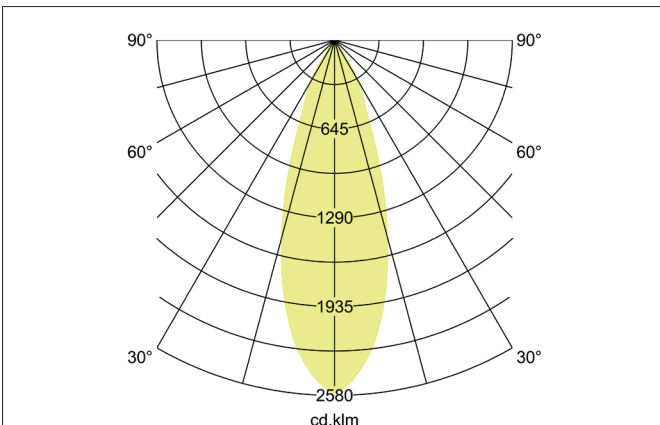

TRAXX MAXI LED recessed spotlight, on/off switchable
 Article no. 88763183

Light.
 For Generations.

Tender

LED recessed spotlight, on/off switchable, Round. Ceiling cut-out Ø 120 mm, Installation depth 130 mm, Weight 1,220 kg, with rotations-symmetrical, deep, wide distributed light intensity. optimal light distribution due to a glass transparent cover. Luminous flux 3.546 lm, Power 1 x 27 W, Light colour warm white, Correlated color temperature (CCT) 3.000 K, Colour rendering index CRI > 90, Rated life time L80/B50 at 25 °C: 50.000 h, Housing material: Aluminium / Glass / Plastic, Colour: Black structure, Permissible ambient temperature (ta): -20 °C - +25 °C, Protection class (EN 61140): II, Degree of protection (DIN EN 60529): IP20, .With electronic driver, on/off switchable.

Article data	
Article no.	88763183
GTIN	4251433974659
Series name	TRAXX MAXI
Short description	LED recessed spotlight, on/off switchable
Material	Aluminium / Glass / Plastic
Colour	Black
Type of surface	Structure
Shape	Round
Built-in diameter	120 mm
Installation depth	130 mm
Weight	1.220 kg

TRAXX MAXI LED recessed spotlight, on/off switchable

Article no. 88763183

Light.
For Generations.

Lighting technology	
Colour temperature	3.000 K
Light colour	White
Light output	Direct
Luminous flux	3,546 lm
System efficiency	131 lm/W
Colour rendering	CRI > 90
Reflector	High-gloss
Beam angle	30°
Light sharing	Symmetric