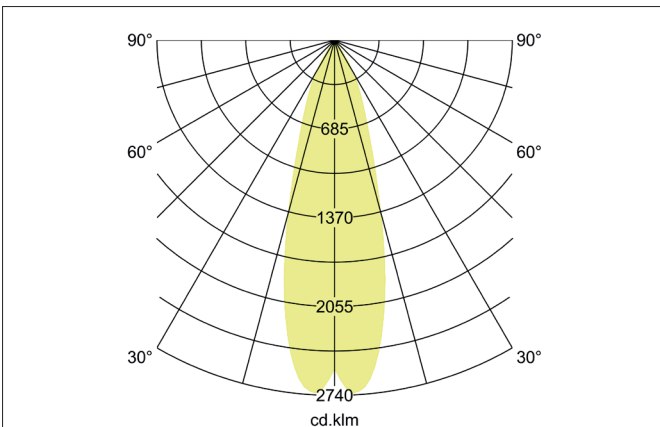

TRAXX MICRO LED recessed spotlight, on/off switchable
 Article no. 88733183

Light.
 For Generations.

Tender
 LED recessed spotlight, on/off switchable, Round. Ceiling cut-out Ø 80 mm, Installation depth 112 mm, Weight 0,525 kg, with rotations-symmetrical, deep, wide distributed light intensity. optimal light distribution due to a glass transparent cover. Luminous flux 1.081 lm, Power 1 x 9 W, Light colour warm white, Correlated color temprature (CCT) 3.000 K, Colour rendering index CRI > 90, Rated life time L80/B50 at 25 °C: 50.000 h, Housing material: Aluminium / Glass / Plastic, Colour: Black structure, Permissible ambient temperature (ta): -20 °C - +25 °C, Protection class (EN 61140): II, Degree of protection (DIN EN 60529): IP20, .With electronic driver, on/off switchable.

Article data	
Article no.	88733183
GTIN	4251433974574
Series name	TRAXX MICRO
Short description	LED recessed spotlight, on/off switchable
Material	Aluminium / Glass / Plastic
Colour	Black
Type of surface	Structure
Shape	Round
Built-in diameter	80 mm
Installation depth	112 mm
Weight	0.525 kg

TRAXX MICRO LED recessed spotlight, on/off switchable

Article no. 88733183

Light.
For Generations.

Lighting technology	
Colour temperature	3.000 K
Light colour	White
Light output	Direct
Luminous flux	1,081 lm
System efficiency	120 lm/W
McAdam-Step	McAdam-Step 3
Colour rendering	CRI > 90
Reflector	High-gloss
Beam angle	30°
Light sharing	Symmetric