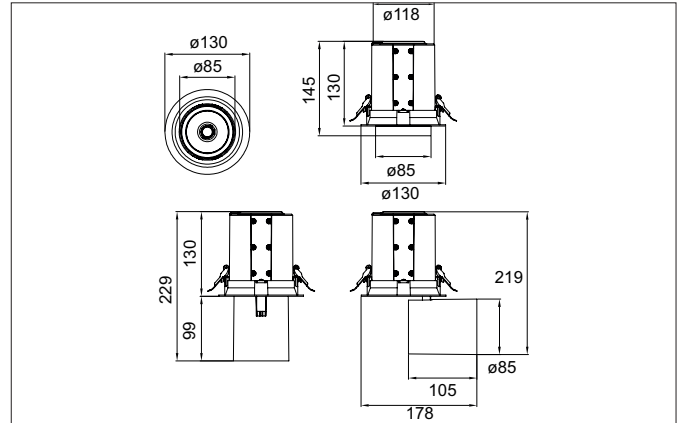

TRAXX MAXI LED recessed spotlight, on/off switchable
 Article no. 88764183

Light.
 For Generations.

Tender

LED recessed spotlight, on/off switchable, Round. Ceiling cut-out Ø 120 mm, Installation depth 130 mm, Weight 1,220 kg, with rotations-symmetrical, deep, wide distributed light intensity. optimal light distribution due to a glass transparent cover. Luminous flux 3.709 lm, Power 1 x 27 W, Light colour warm white, Correlated color temperature (CCT) 3.000 K, Colour rendering index CRI > 90, Rated life time L80/B50 at 25 °C: 50.000 h, Housing material: Aluminium / Glass / Plastic, Colour: Black structure, Permissible ambient temperature (ta): -20 °C - +25 °C, Protection class (EN 61140): II, Degree of protection (DIN EN 60529): IP20, .With electronic driver, on/off switchable.

Article data	
Article no.	88764183
GTIN	4251433974635
Series name	TRAXX MAXI
Short description	LED recessed spotlight, on/off switchable
Material	Aluminium / Glass / Plastic
Colour	Black
Type of surface	Structure
Shape	Round
Built-in diameter	120 mm
Installation depth	130 mm
Weight	1.220 kg

TRAXX MAXI LED recessed spotlight, on/off switchable

Article no. 88764183

Light.
For Generations.

Lighting technology	
Colour temperature	3.000 K
Light colour	White
Light output	Direct
Luminous flux	3,709 lm
System efficiency	137 lm/W
Colour rendering	CRI > 90
Reflector	High-gloss
Beam angle	40°
Light sharing	Symmetric

Packing data	
Gross weight	1.338 kg
Length of packaging	175 mm
Packaging width	175 mm
Packaging height	150 mm
Disposal at end of life	This product must not be disposed of with household waste. You are obliged, to dispose of such electrical waste separately. By disposing of electrical waste and other old or defective electronics separately, you support recycling or other forms of re-use. In that way you help to take care and to avoid that harmful substances get into the environment.