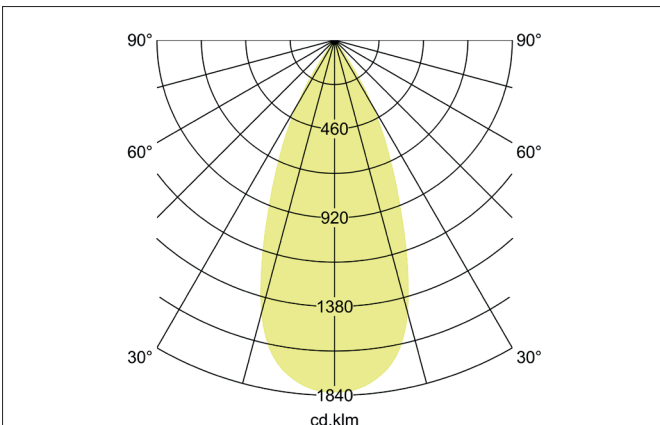

TRAXX MAXI LED recessed spotlight, on/off switchable
 Article no. 88764183

Light.
 For Generations.

Tender

LED recessed spotlight, on/off switchable, Round. Ceiling cut-out Ø 120 mm, Installation depth 130 mm, Weight 1,220 kg, with rotations-symmetrical, deep, wide distributed light intensity. optimal light distribution due to a glass transparent cover. Luminous flux 3.709 lm, Power 1 x 27 W, Light colour warm white, Correlated color temperature (CCT) 3.000 K, Colour rendering index CRI > 90, Rated life time L80/B50 at 25 °C: 50.000 h, Housing material: Aluminium / Glass / Plastic, Colour: Black structure, Permissible ambient temperature (ta): -20 °C - +25 °C, Protection class (EN 61140): II, Degree of protection (DIN EN 60529): IP20, .With electronic driver, on/off switchable.

Article data	
Article no.	88764183
GTIN	4251433974635
Series name	TRAXX MAXI
Short description	LED recessed spotlight, on/off switchable
Material	Aluminium / Glass / Plastic
Colour	Black
Type of surface	Structure
Shape	Round
Built-in diameter	120 mm
Installation depth	130 mm
Weight	1.220 kg

TRAXX MAXI LED recessed spotlight, on/off switchable

Article no. 88764183

Light.
For Generations.

Lighting technology	
Colour temperature	3.000 K
Light colour	White
Light output	Direct
Luminous flux	3,709 lm
System efficiency	137 lm/W
Colour rendering	CRI > 90
Reflector	High-gloss
Beam angle	40°
Light sharing	Symmetric