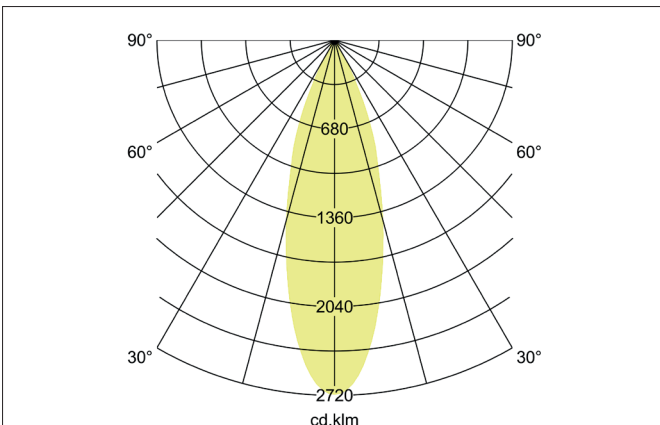

TRAXX MIDI LED recessed spotlight, on/off switchable
 Article no. 88753183

Light.
 For Generations.

Tender

LED recessed spotlight, on/off switchable, Round. Ceiling cut-out Ø 107 mm, Installation depth 128 mm, Weight 0,910 kg, with rotations-symmetrical, deep, wide distributed light intensity. optimal light distribution due to a glass transparent cover. Luminous flux 2.513 lm, Power 1 x 20 W, Light colour warm white, Correlated color temperature (CCT) 3.000 K, Colour rendering index CRI > 90, Rated life time L80/B50 at 25 °C: 50.000 h, Housing material: Aluminium / Glass / Plastic, Colour: Black structure, Permissible ambient temperature (ta): -20 °C - +25 °C, Protection class (EN 61140): II, Degree of protection (DIN EN 60529): IP20, .With electronic driver, on/off switchable.