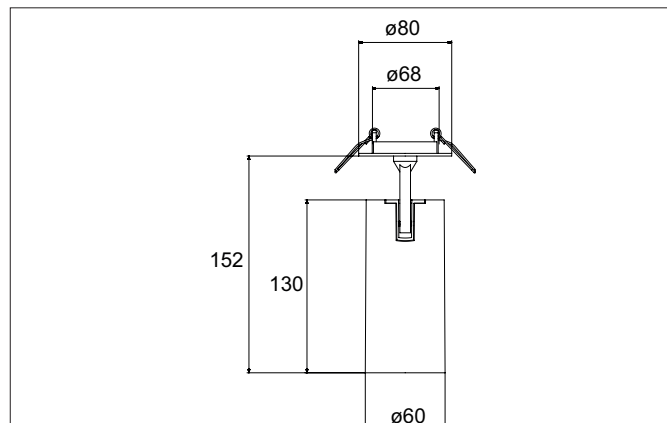

TRAXX MIDI LED semi-recessed spotlight, on/off switchable

Article no. 88795183

Light.
For Generations.**Tender**

LED semi-recessed spotlight, on/off switchable, Round. Ceiling cut-out Ø 68 mm, Installation depth 50 mm, Weight 0,400 kg, with rotattionssymmetrical, deep, wide distributed light intensity. optimal light distribution due to a glass transparent cover. Luminous flux 2.612 lm, Power 1 x 21 W, Light colour warm white, Correlated color temprature (CCT) 3.000 K, Colour rendering index CRI > 90, Rated life time L80/B50 at 25 °C: 50.000 h, Housing material: Aluminium, Colour: Black structure, Permissible ambient temperature (ta): -20 °C - +25 °C, Protection class (EN 61140): II, Degree of protection (DIN EN 60529): IP20, .With electronic driver, on/off switchable.

Article data	
Article no.	88795183
GTIN	4251433974864
Series name	TRAXX MIDI
Short description	LED semi-recessed spotlight, on/off switchable
Material	Aluminium
Colour	Black
Type of surface	Structure
Shape	Round
Built-in diameter	68 mm
Installation depth	50 mm
Weight	0.400 kg

TRAXX MIDI LED semi-recessed spotlight, on/off switchable

Article no. 88795183

Light.
For Generations.

Lighting technology	
Colour temperature	3.000 K
Light colour	White
Light output	Direct
Luminous flux	2,612 lm
System efficiency	124 lm/W
Colour rendering	CRI > 90
Reflector	High-gloss
Beam angle	50°
Light sharing	Symmetric

Packing data	
Gross weight	0.46 kg
Length of packaging	60 mm
Packaging width	60 mm
Packaging height	191 mm
Disposal at end of life	This product must not be disposed of with household waste. You are obliged, to dispose of such electrical waste separately. By disposing of electrical waste and other old or defective electronics separately, you support recycling or other forms of re-use. In that way you help to take care and to avoid that harmful substances get into the environment.