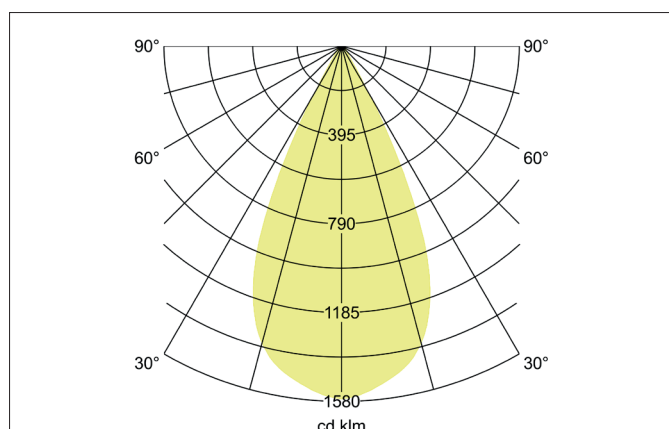

TRAXX MIDI LED semi-recessed spotlight, on/off switchable

Article no. 88795183

Light.
For Generations.**Tender**

LED semi-recessed spotlight, on/off switchable, Round. Ceiling cut-out Ø 68 mm, Installation depth 50 mm, Weight 0,400 kg, with rotattionssymmetrical, deep, wide distributed light intensity. optimal light distribution due to a glass transparent cover. Luminous flux 2.612 lm, Power 1 x 21 W, Light colour warm white, Correlated color temprature (CCT) 3.000 K, Colour rendering index CRI > 90, Rated life time L80/B50 at 25 °C: 50.000 h, Housing material: Aluminium, Colour: Black structure, Permissible ambient temperature (ta): -20 °C - +25 °C, Protection class (EN 61140): II, Degree of protection (DIN EN 60529): IP20, .With electronic driver, on/off switchable.

Article data	
Article no.	88795183
GTIN	4251433974864
Series name	TRAXX MIDI
Short description	LED semi-recessed spotlight, on/off switchable
Material	Aluminium
Colour	Black
Type of surface	Structure
Shape	Round
Built-in diameter	68 mm
Installation depth	50 mm
Weight	0.400 kg