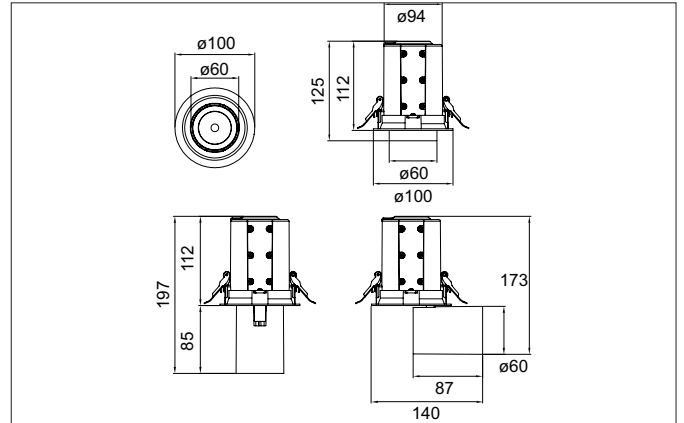

TRAXX MINI LED recessed spotlight, on/off switchable
 Article no. 88746183

Light.
 For Generations.

Tender

LED recessed spotlight, on/off switchable, Round. Ceiling cut-out Ø 92 mm, Installation depth 112 mm, Weight 0,713 kg, with rotations-symmetrical, deep, wide distributed light intensity. optimal light distribution due to a glass transparent cover. Luminous flux 1.874 lm, Power 1 x 15 W, Light colour warm white, Correlated color temperature (CCT) 3.000 K, Colour rendering index CRI > 90, Rated life time L80/B50 at 25 °C: 50.000 h, Housing material: Aluminium / Glass / Plastic, Colour: Black structure, Permissible ambient temperature (ta): -20 °C - +25 °C, Protection class (EN 61140): II, Degree of protection (DIN EN 60529): IP20, .With electronic driver, on/off switchable.

Article data	
Article no.	88746183
GTIN	4251433974666
Series name	TRAXX MINI
Short description	LED recessed spotlight, on/off switchable
Material	Aluminium / Glass / Plastic
Colour	Black
Type of surface	Structure
Shape	Round
Built-in diameter	92 mm
Installation depth	112 mm
Weight	0.713 kg

TRAXX MINI LED recessed spotlight, on/off switchable

Article no. 88746183

Light.
For Generations.

Lighting technology	
Colour temperature	3.000 K
Light colour	White
Light output	Direct
Luminous flux	1,874 lm
System efficiency	125 lm/W
Colour rendering	CRI > 90
Reflector	High-gloss
Beam angle	60°
Light sharing	Symmetric

Packing data	
Gross weight	0.776 kg
Length of packaging	170 mm
Packaging width	170 mm
Packaging height	110 mm
Disposal at end of life	This product must not be disposed of with household waste. You are obliged, to dispose of such electrical waste separately. By disposing of electrical waste and other old or defective electronics separately, you support recycling or other forms of re-use. In that way you help to take care and to avoid that harmful substances get into the environment.