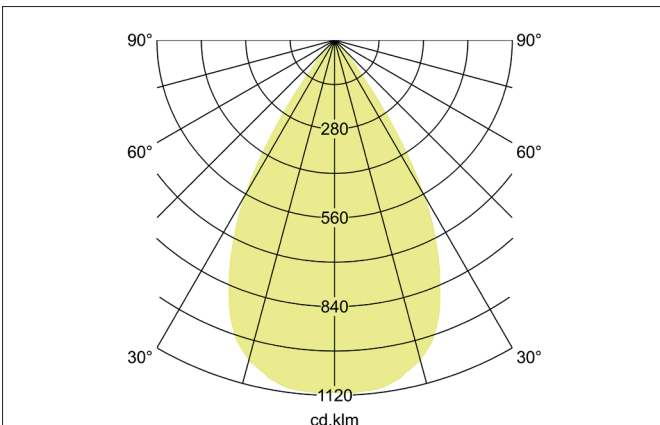

TRAXX MINI LED recessed spotlight, on/off switchable
 Article no. 88746183

Light.
 For Generations.

Tender

LED recessed spotlight, on/off switchable, Round. Ceiling cut-out Ø 92 mm, Installation depth 112 mm, Weight 0,713 kg, with rotations-symmetrical, deep, wide distributed light intensity. optimal light distribution due to a glass transparent cover. Luminous flux 1.874 lm, Power 1 x 15 W, Light colour warm white, Correlated color temperature (CCT) 3.000 K, Colour rendering index CRI > 90, Rated life time L80/B50 at 25 °C: 50.000 h, Housing material: Aluminium / Glass / Plastic, Colour: Black structure, Permissible ambient temperature (ta): -20 °C - +25 °C, Protection class (EN 61140): II, Degree of protection (DIN EN 60529): IP20, .With electronic driver, on/off switchable.

Article data	
Article no.	88746183
GTIN	4251433974666
Series name	TRAXX MINI
Short description	LED recessed spotlight, on/off switchable
Material	Aluminium / Glass / Plastic
Colour	Black
Type of surface	Structure
Shape	Round
Built-in diameter	92 mm
Installation depth	112 mm
Weight	0.713 kg

TRAXX MINI LED recessed spotlight, on/off switchable

Article no. 88746183

Light.
For Generations.

Lighting technology	
Colour temperature	3.000 K
Light colour	White
Light output	Direct
Luminous flux	1,874 lm
System efficiency	125 lm/W
Colour rendering	CRI > 90
Reflector	High-gloss
Beam angle	60°
Light sharing	Symmetric