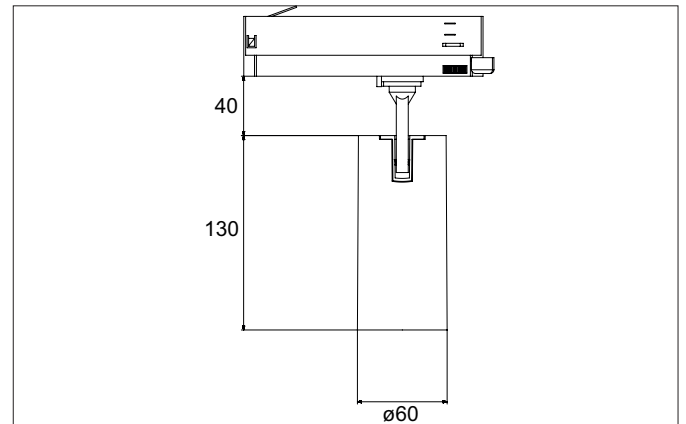

TRAXX MIDI LED track spotlight, on/off switchable
Article no. 88713183

Light.
For Generations.

Tender

LED track spotlight, on/off switchable, Round. Luminaire diameter 60.0 mm, Weight 0.606 kg, with rotationssymmetrical, deep, wide distributed light intensity. Luminous flux 2.672 lm, Power 1 x 21 W, Light colour warm white, Correlated color temprature (CCT) 3.000 K, Colour rendering index CRI > 90, Rated life time L80/B50 at 25 °C: 50.000 h, Housing material: Aluminium / Glass / Plastic, Colour: Black structure, Permissible ambient temperature (ta): -20 °C - +25 °C, Protection class (EN 61140): II, Degree of protection (DIN EN 60529): IP20, .With electronic driver, on/off switchable.

Article data	
Article no.	88713183
GTIN	4251433978084
Series name	TRAXX MIDI
Short description	LED track spotlight, on/off switchable
Material	Aluminium / Glass / Plastic
Colour	Black
Type of surface	Structure
Shape	Round
Outer diameter	60 mm
Weight	0.606 kg

Mounting technology	
Mounting method	Surface mounting
Place of installation	Ceiling-mounted
Adjustability	Rotatable and adjustable head
Swivel angle	90°
Rotation angle	350°
Head adjustable angle	90°
Suitable for through-wiring	No

Packing data	
Gross weight	0.669 kg
Length of packaging	175 mm
Packaging width	175 mm
Packaging height	115 mm
Disposal at end of life	This product must not be disposed of with household waste. You are obliged, to dispose of such electrical waste separately. By disposing of electrical waste and other old or defective electronics separately, you support recycling or other forms of re-use. In that way you help to take care and to avoid that harmful substances get into the environment.