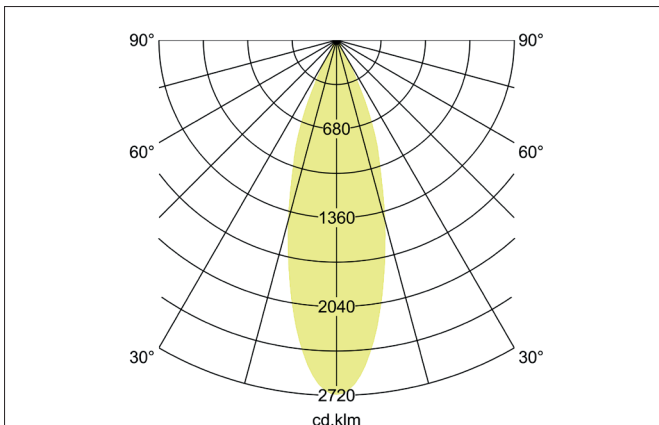

TRAXX MIDI LED track spotlight, on/off switchable
Article no. 88713183

Light.
For Generations.

Tender

LED track spotlight, on/off switchable, Round. Luminaire diameter 60.0 mm, Weight 0.606 kg, with rotationssymmetrical, deep, wide distributed light intensity. Luminous flux 2.672 lm, Power 1 x 21 W, Light colour warm white, Correlated color temprature (CCT) 3.000 K, Colour rendering index CRI > 90, Rated life time L80/B50 at 25 °C: 50.000 h, Housing material: Aluminium / Glass / Plastic, Colour: Black structure, Permissible ambient temperature (ta): -20 °C - +25 °C, Protection class (EN 61140): II, Degree of protection (DIN EN 60529): IP20, .With electronic driver, on/off switchable.

Article data	
Article no.	88713183
GTIN	4251433978084
Series name	TRAXX MIDI
Short description	LED track spotlight, on/off switchable
Material	Aluminium / Glass / Plastic
Colour	Black
Type of surface	Structure
Shape	Round
Outer diameter	60 mm
Weight	0.606 kg