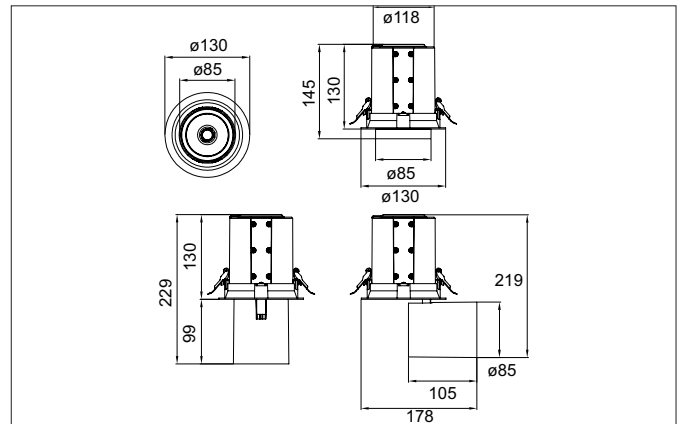

TRAXX MAXI LED recessed spotlight, DALI

Article no. 88764183DA

Light.
For Generations.

Tender

LED recessed spotlight, DALI, Round. Ceiling cut-out Ø 120 mm, Installation depth 130 mm, with rotationssymmetrical, deep, wide distributed light intensity. optimal light distribution due to a glass transparent cover. Luminous flux 3.709 lm, Power 1 x 27 W, Light colour warm white, Correlated color temprature (CCT) 3.000 K, Colour rendering index CRI > 90, Rated life time L80/B50 at 25 °C: 50.000 h, Housing material: Aluminium / Glass / Plastic, Colour: Black structure, Permissible ambient temperature (ta): -20 °C - +25 °C, Protection class (EN 61140): II, Degree of protection (DIN EN 60529): IP20, .With electronic driver, DALI dimmable.

Article data	
Article no.	88764183DA
GTIN	4251433986744
Series name	TRAXX MAXI
Short description	LED recessed spotlight, DALI
Material	Aluminium / Glass / Plastic
Colour	Black
Type of surface	Structure
Shape	Round
Built-in diameter	120 mm
Installation depth	130 mm
Weight	N.N.

TRAXX MAXI LED recessed spotlight, DALI

Article no. 88764183DA

Light.
For Generations.

Lighting technology	
Colour temperature	3.000 K
Light colour	White
Light output	Direct
Luminous flux	3,709 lm
System efficiency	137 lm/W
Colour rendering	CRI > 90
Reflector	High-gloss
Beam angle	40°
Light sharing	Symmetric

Packing data	
Gross weight	N.N.
Length of packaging	175 mm
Packaging width	175 mm
Packaging height	150 mm
Disposal at end of life	This product must not be disposed of with household waste. You are obliged, to dispose of such electrical waste separately. By disposing of electrical waste and other old or defective electronics separately, you support recycling or other forms of re-use. In that way you help to take care and to avoid that harmful substances get into the environment.