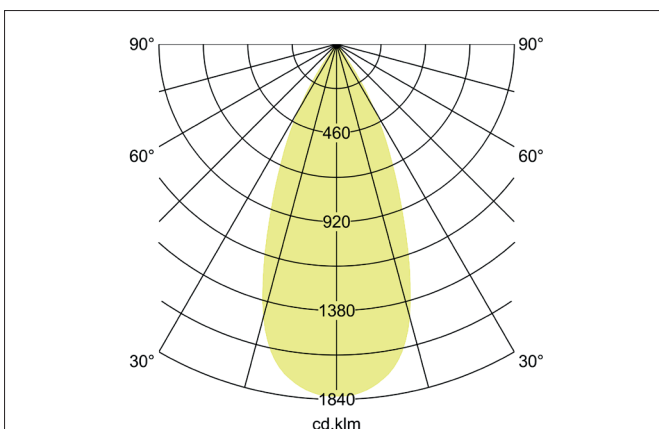

TRAXX MAXI LED recessed spotlight, DALI

Article no. 88764183DA

Light.
For Generations.

Tender

LED recessed spotlight, DALI, Round. Ceiling cut-out Ø 120 mm, Installation depth 130 mm, with rotationssymmetrical, deep, wide distributed light intensity. optimal light distribution due to a glass transparent cover. Luminous flux 3.709 lm, Power 1 x 27 W, Light colour warm white, Correlated color temprature (CCT) 3.000 K, Colour rendering index CRI > 90, Rated life time L80/B50 at 25 °C: 50.000 h, Housing material: Aluminium / Glass / Plastic, Colour: Black structure, Permissible ambient temperature (ta): -20 °C - +25 °C, Protection class (EN 61140): II, Degree of protection (DIN EN 60529): IP20, .With electronic driver, DALI dimmable.

Article data	
Article no.	88764183DA
GTIN	4251433986744
Series name	TRAXX MAXI
Short description	LED recessed spotlight, DALI
Material	Aluminium / Glass / Plastic
Colour	Black
Type of surface	Structure
Shape	Round
Built-in diameter	120 mm
Installation depth	130 mm
Weight	N.N.

TRAXX MAXI LED recessed spotlight, DALI

Article no. 88764183DA

Light.
For Generations.

Lighting technology	
Colour temperature	3.000 K
Light colour	White
Light output	Direct
Luminous flux	3,709 lm
System efficiency	137 lm/W
Colour rendering	CRI > 90
Reflector	High-gloss
Beam angle	40°
Light sharing	Symmetric