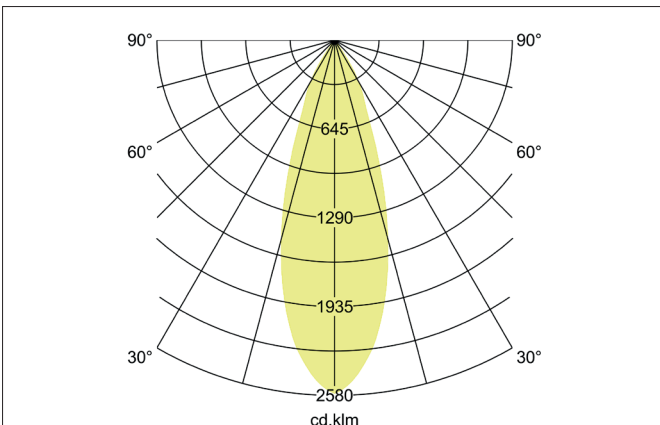

TRAXX MAXI LED surface mounted spot, DALI
 Article no. 88843183DA

Light.
 For Generations.

Tender
 LED surface mounted spot, DALI, Round. Luminaire diameter 85.0 mm, Hight 163.0 mm Weight 0.671 kg, Reflector silver with rotattions-symmetrical, deep, wide distributed light intensity. optimal light distribution due to a glass transparent cover. Luminous flux 3.559 lm, Power 1 x 28 W, Light colour warm white, Correlated color temperature (CCT) 3.000 K, Colour rendering index CRI > 90, Rated life time L80/B50 at 25 °C: 50.000 h, Housing material: Aluminium, Colour: Black structure, Permissible ambient temperature (ta): -20 °C - +25 °C, Protection class (EN 61140): I, Degree of protection (DIN EN 60529): IP20, .With electronic driver, DALI dimmable.

Article data	
Article no.	88843183DA
GTIN	4251433981206
Series name	TRAXX MAXI
Short description	LED surface mounted spot, DALI
Material	Aluminium
Colour	Black
Type of surface	Structure
Shape	Round
Outer diameter	85 mm
Hight	163 mm
Scope of delivery	Incl. converter for connection to the 230-V mains voltage
Weight	0.671 kg

TRAXX MAXI LED surface mounted spot, DALI

Article no. 88843183DA

Light.
For Generations.

Lighting technology	
Colour temperature	3.000 K
Light colour	White
Light output	Direct
Luminous flux	3,559 lm
System efficiency	127 lm/W
Colour rendering	CRI > 90
Reflector	High-gloss
Reflector colour	silver
Beam angle	30°
Light sharing	Symmetric
Adjustable color temperature	No