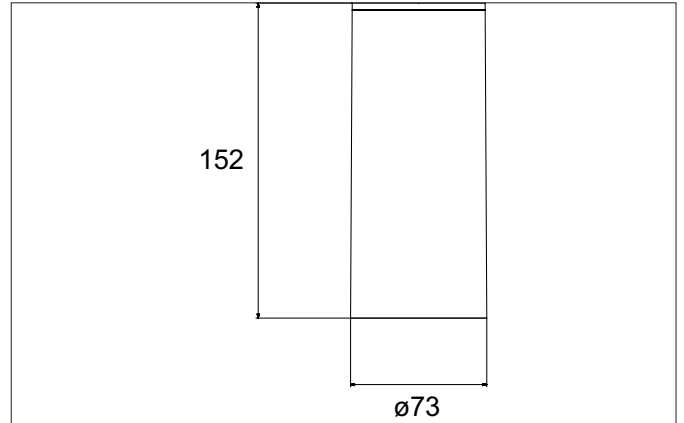

TRAXX MAXI LED surface mounted spot, DALI
 Article no. 88843183DA

Light.
 For Generations.

Tender
 LED surface mounted spot, DALI, Round. Luminaire diameter 85.0 mm, Hight 163.0 mm Weight 0.671 kg, Reflector silver with rotattions-symmetrical, deep, wide distributed light intensity. optimal light distribution due to a glass transparent cover. Luminous flux 3.559 lm, Power 1 x 28 W, Light colour warm white, Correlated color temperature (CCT) 3.000 K, Colour rendering index CRI > 90, Rated life time L80/B50 at 25 °C: 50.000 h, Housing material: Aluminium, Colour: Black structure, Permissible ambient temperature (ta): -20 °C - +25 °C, Protection class (EN 61140): I, Degree of protection (DIN EN 60529): IP20, .With electronic driver, DALI dimmable.

Article data	
Article no.	88843183DA
GTIN	4251433981206
Series name	TRAXX MAXI
Short description	LED surface mounted spot, DALI
Material	Aluminium
Colour	Black
Type of surface	Structure
Shape	Round
Outer diameter	85 mm
Hight	163 mm
Scope of delivery	Incl. converter for connection to the 230-V mains voltage
Weight	0.671 kg

Mounting technology	
Mounting method	Surface mounting
Place of installation	Ceiling-mounted
Adjustability	Not adjustable
stamp	UKCA
Material cover	Glass transparent
Suitable for through-wiring	No

Packing data	
Gross weight	0.791 kg
Length of packaging	290 mm
Packaging width	110 mm
Packaging height	170 mm
Disposal at end of life	This product must not be disposed of with household waste. You are obliged, to dispose of such electrical waste separately. By disposing of electrical waste and other old or defective electronics separately, you support recycling or other forms of re-use. In that way you help to take care and to avoid that harmful substances get into the environment.