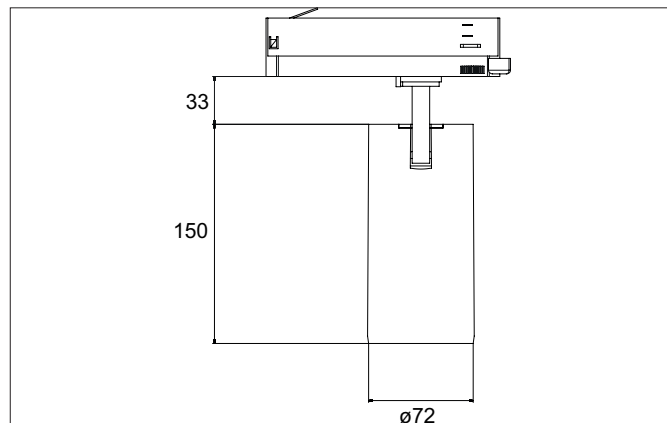

**TRAXX MAXI LED track spotlight, on/off switchable**

Article no. 88722183

Light.  
For Generations.**Tender**

LED track spotlight, on/off switchable, Round. Luminaire diameter 70.0 mm, Weight 0.666 kg, with rotationssymmetrical, deep, wide distributed light intensity. Luminous flux 2.927 lm, Power 1 x 24 W, Light colour warm white, Correlated color temperature (CCT) 3.000 K, Colour rendering index CRI > 90, Rated life time L80/B50 at 25 °C: 50.000 h, Housing material: Aluminium / Glass / Plastic, Colour: Black structure, Permissible ambient temperature (ta): -20 °C - +25 °C, Protection class (EN 61140): II, Degree of protection (DIN EN 60529): IP20, .With electronic driver, on/off switchable.

Article data	
Article no.	88722183
GTIN	4251433978107
Series name	TRAXX MAXI
Short description	LED track spotlight, on/off switchable
Material	Aluminium / Glass / Plastic
Colour	Black
Type of surface	Structure
Shape	Round
Outer diameter	70 mm
Weight	0.666 kg

**TRAXX MAXI LED track spotlight, on/off switchable**

Article no. 88722183

Light.  
For Generations.

Lighting technology	
Colour temperature	3.000 K
Light colour	White
Luminous flux	2,927 lm
System efficiency	122 lm/W
Colour rendering	CRI > 90
Reflector	High-gloss
Beam angle	20°
Light sharing	Symmetric
Adjustable color temperature	No

Packing data	
Gross weight	0.796 kg
Length of packaging	290 mm
Packaging width	115 mm
Packaging height	165 mm
Disposal at end of life	This product must not be disposed of with household waste. You are obliged, to dispose of such electrical waste separately. By disposing of electrical waste and other old or defective electronics separately, you support recycling or other forms of re-use. In that way you help to take care and to avoid that harmful substances get into the environment.