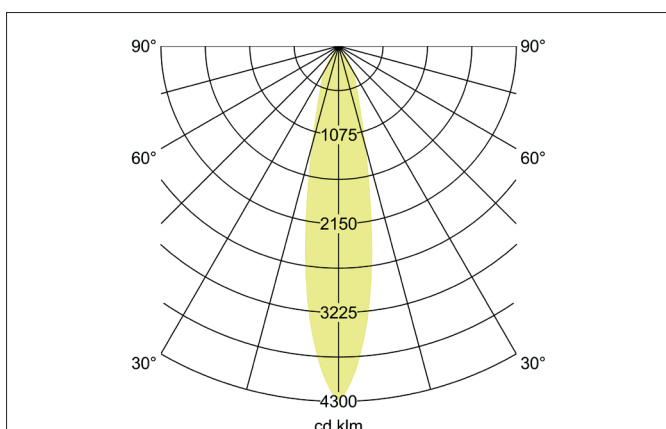

**TRAXX MAXI LED track spotlight, on/off switchable**

Article no. 88722183

Light.  
For Generations.**Tender**

LED track spotlight, on/off switchable, Round. Luminaire diameter 70.0 mm, Weight 0.666 kg, with rotationssymmetrical, deep, wide distributed light intensity. Luminous flux 2.927 lm, Power 1 x 24 W, Light colour warm white, Correlated color temperature (CCT) 3.000 K, Colour rendering index CRI > 90, Rated life time L80/B50 at 25 °C: 50.000 h, Housing material: Aluminium / Glass / Plastic, Colour: Black structure, Permissible ambient temperature (ta): -20 °C - +25 °C, Protection class (EN 61140): II, Degree of protection (DIN EN 60529): IP20, .With electronic driver, on/off switchable.

Article data	
Article no.	88722183
GTIN	4251433978107
Series name	TRAXX MAXI
Short description	LED track spotlight, on/off switchable
Material	Aluminium / Glass / Plastic
Colour	Black
Type of surface	Structure
Shape	Round
Outer diameter	70 mm
Weight	0.666 kg

**TRAXX MAXI LED track spotlight, on/off switchable**

Article no. 88722183

Light.  
For Generations.

Lighting technology	
Colour temperature	3.000 K
Light colour	White
Luminous flux	2,927 lm
System efficiency	122 lm/W
Colour rendering	CRI > 90
Reflector	High-gloss
Beam angle	20°
Light sharing	Symmetric
Adjustable color temperature	No