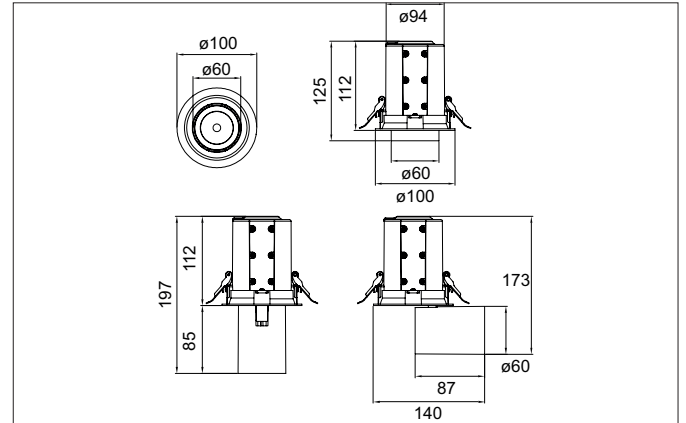

TRAXX MINI LED recessed spotlight, DALI
Article no. 88742183DA

Light.
For Generations.

Tender

LED recessed spotlight, DALI, Round. Ceiling cut-out \varnothing 92 mm, Installation depth 112 mm, with rotationssymmetrical, deep, wide distributed light intensity. optimal light distribution due to a glass transparent cover. Luminous flux 1.818 lm, Power 1 x 15 W, Light colour warm white, Correlated color temperature (CCT) 3.000 K, Colour rendering index CRI > 90, Rated life time L80/B50 at 25 °C: 50.000 h, Housing material: Aluminium / Glass / Plastic, Colour: Black structure, Permissible ambient temperature (ta): -20 °C - +25 °C, Protection class (EN 61140): II, Degree of protection (DIN EN 60529): IP20, .With electronic driver, DALI dimmable.

Article data	
Article no.	88742183DA
GTIN	4251433986829
Series name	TRAXX MINI
Short description	LED recessed spotlight, DALI
Material	Aluminium / Glass / Plastic
Colour	Black
Type of surface	Structure
Shape	Round
Built-in diameter	92 mm
Installation depth	112 mm
Weight	N.N.

TRAXX MINI LED recessed spotlight, DALI

Article no. 88742183DA

Light.
For Generations.

Lighting technology	
Colour temperature	3.000 K
Light colour	White
Light output	Direct
Luminous flux	1,818 lm
System efficiency	121 lm/W
Colour rendering	CRI > 90
Reflector	High-gloss
Beam angle	20°
Light sharing	Symmetric

Packing data	
Gross weight	N.N.
Length of packaging	170 mm
Packaging width	170 mm
Packaging height	110 mm
Disposal at end of life	This product must not be disposed of with household waste. You are obliged, to dispose of such electrical waste separately. By disposing of electrical waste and other old or defective electronics separately, you support recycling or other forms of re-use. In that way you help to take care and to avoid that harmful substances get into the environment.