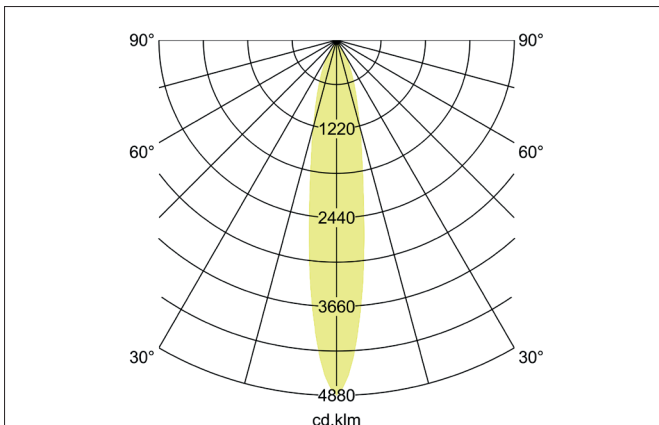

TRAXX MINI LED recessed spotlight, DALI
Article no. 88742183DA

Light.
For Generations.

Tender

LED recessed spotlight, DALI, Round. Ceiling cut-out \varnothing 92 mm, Installation depth 112 mm, with rotationssymmetrical, deep, wide distributed light intensity. optimal light distribution due to a glass transparent cover. Luminous flux 1.818 lm, Power 1 x 15 W, Light colour warm white, Correlated color temperature (CCT) 3.000 K, Colour rendering index CRI > 90, Rated life time L80/B50 at 25 °C: 50.000 h, Housing material: Aluminium / Glass / Plastic, Colour: Black structure, Permissible ambient temperature (ta): -20 °C - +25 °C, Protection class (EN 61140): II, Degree of protection (DIN EN 60529): IP20, .With electronic driver, DALI dimmable.

Article data	
Article no.	88742183DA
GTIN	4251433986829
Series name	TRAXX MINI
Short description	LED recessed spotlight, DALI
Material	Aluminium / Glass / Plastic
Colour	Black
Type of surface	Structure
Shape	Round
Built-in diameter	92 mm
Installation depth	112 mm
Weight	N.N.

TRAXX MINI LED recessed spotlight, DALI

Article no. 88742183DA

Light.
For Generations.

Lighting technology	
Colour temperature	3.000 K
Light colour	White
Light output	Direct
Luminous flux	1,818 lm
System efficiency	121 lm/W
Colour rendering	CRI > 90
Reflector	High-gloss
Beam angle	20°
Light sharing	Symmetric