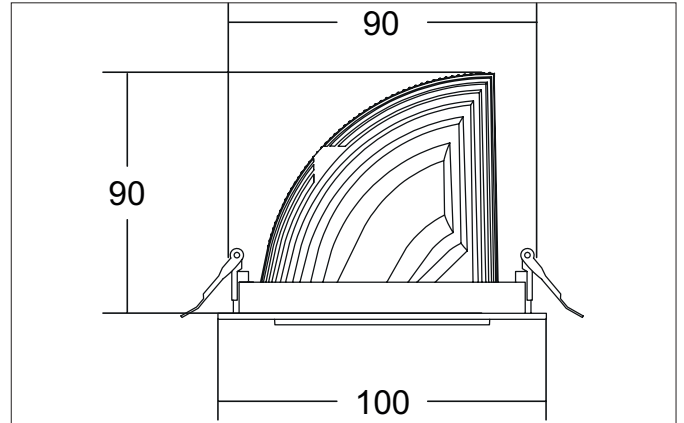

ARTEMIS MICRO LED recessed spotlight, on/off switchable
 Article no. 88242183

Light.
 For Generations.

Tender
 LED recessed spotlight, on/off switchable, Round. Ceiling cut-out Ø 90 mm, Installation depth 90 mm, Outer diameter 100 mm, Weight 0,400 kg, with rotationssymmetrical, deep, wide distributed light intensity. optimal light distribution due to a glass transparent cover. Luminous flux 1.806 lm, Power 1 x 15 W, Light colour warm white, Correlated color temprature (CCT) 3.000 K, Colour rendering index CRI > 90, Housing material: Aluminium, Colour: Black structure, Permissible ambient temperature (ta): -20 °C - +25 °C, Protection class (EN 61140): II, Degree of protection (DIN EN 60529): IP20, .With electronic driver, on/off switchable.

Article data	
Article no.	88242183
GTIN	4251433974789
Series name	ARTEMIS MICRO
Short description	LED recessed spotlight, on/off switchable
Material	Aluminium
Colour	Black
Type of surface	Structure
Shape	Round
Outer diameter	100 mm
Built-in diameter	90 mm
Installation depth	90 mm
Weight	0.400 kg

Mounting technology	
Mounting method	Recessed mounting
Place of installation	Ceiling-mounted
Adjustability	Rotatable and adjustable head
Swivel angle	90°
Rotation angle	350°
Head adjustable angle	90°
Further references	No cover with thermal insulation material
Material cover	Glass transparent
Suitable for through-wiring	No