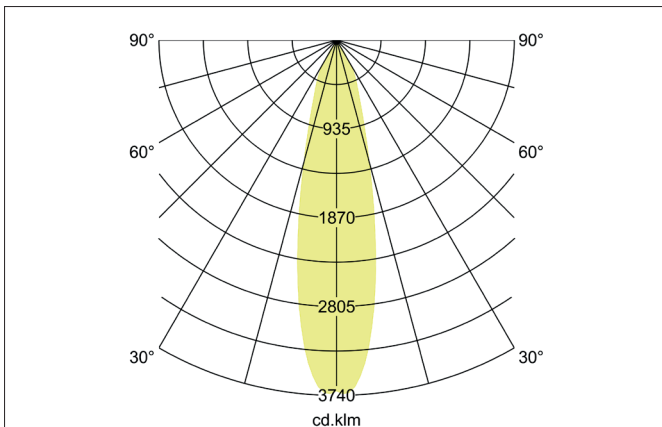

ARTEMIS MICRO LED recessed spotlight, on/off switchable
 Article no. 88242183

Light.
 For Generations.

Tender
 LED recessed spotlight, on/off switchable, Round. Ceiling cut-out Ø 90 mm, Installation depth 90 mm, Outer diameter 100 mm, Weight 0,400 kg, with rotationssymmetrical, deep, wide distributed light intensity. optimal light distribution due to a glass transparent cover. Luminous flux 1.806 lm, Power 1 x 15 W, Light colour warm white, Correlated color temprature (CCT) 3.000 K, Colour rendering index CRI > 90, Housing material: Aluminium, Colour: Black structure, Permissible ambient temperature (ta): -20 °C - +25 °C, Protection class (EN 61140): II, Degree of protection (DIN EN 60529): IP20, .With electronic driver, on/off switchable.

Article data	
Article no.	88242183
GTIN	4251433974789
Series name	ARTEMIS MICRO
Short description	LED recessed spotlight, on/off switchable
Material	Aluminium
Colour	Black
Type of surface	Structure
Shape	Round
Outer diameter	100 mm
Built-in diameter	90 mm
Installation depth	90 mm
Weight	0.400 kg

ARTEMIS MICRO LED recessed spotlight, on/off switchable

Article no. 88242183

Light.
For Generations.

Lighting technology	
Colour temperature	3.000 K
Light colour	White
Light output	Direct
Luminous flux	1,806 lm
System efficiency	120 lm/W
Colour rendering	CRI > 90
Reflector	High-gloss
Beam angle	20°
Light sharing	Symmetric