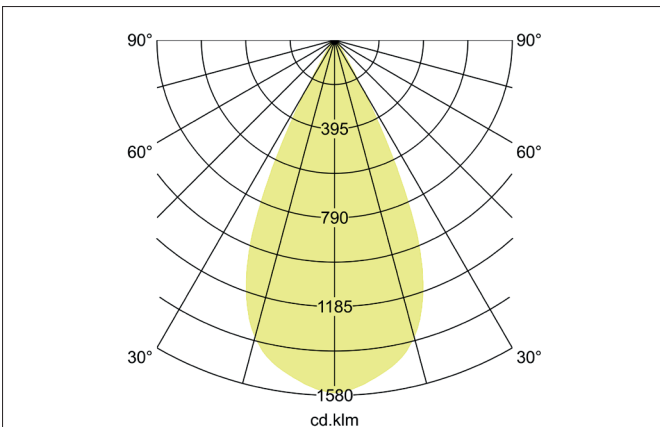

TRAXX MIDI LED recessed spotlight, on/off switchable
 Article no. 88755183

Light.
 For Generations.

Tender

LED recessed spotlight, on/off switchable, Round. Ceiling cut-out Ø 107 mm, Installation depth 128 mm, Weight 0,910 kg, with rotations-symmetrical, deep, wide distributed light intensity. optimal light distribution due to a glass transparent cover. Luminous flux 2.714 lm, Power 1 x 20 W, Light colour warm white, Correlated color temperature (CCT) 3.000 K, Colour rendering index CRI > 90, Rated life time L80/B50 at 25 °C: 50.000 h, Housing material: Aluminium / Glass / Plastic, Colour: Black structure, Permissible ambient temperature (ta): -20 °C - +25 °C, Protection class (EN 61140): II, Degree of protection (DIN EN 60529): IP20, .With electronic driver, on/off switchable.