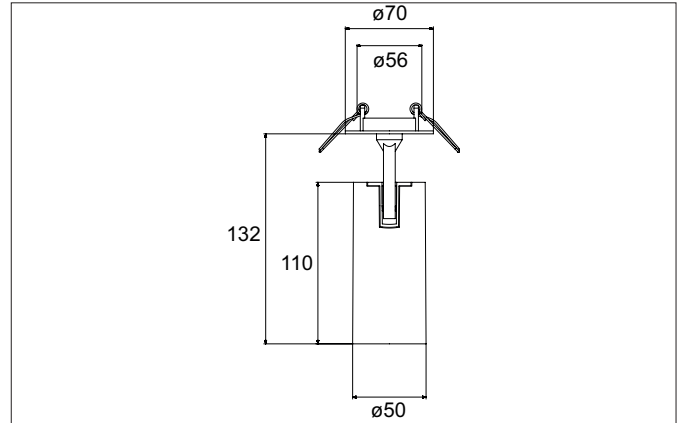

TRAXX MINI LED semi-recessed spotlight, on/off switchable
 Article no. 88786183

Light.
 For Generations.

Tender
 LED semi-recessed spotlight, on/off switchable, Round. Ceiling cut-out Ø 56 mm, Installation depth 50 mm, Weight 0,300 kg, with rotattionssymmetrical, deep, wide distributed light intensity. optimal light distribution due to a glass transparent cover. Luminous flux 1.756 lm, Power 1 x 14,5 W, Light colour warm white, Correlated color temprature (CCT) 3.000 K, Colour rendering index CRI > 90, Rated life time L80/B50 at 25 °C: 50.000 h, Housing material: Aluminium, Colour: Black structure, Permissible ambient temperature (ta): -20 °C - +25 °C, Protection class (EN 61140): II, Degree of protection (DIN EN 60529): IP20, .With electronic driver, on/off switchable.

Article data	
Article no.	88786183
GTIN	4251433974925
Series name	TRAXX MINI
Short description	LED semi-recessed spotlight, on/off switchable
Material	Aluminium
Colour	Black
Type of surface	Structure
Shape	Round
Built-in diameter	56 mm
Installation depth	50 mm
Weight	0.300 kg

TRAXX MINI LED semi-recessed spotlight, on/off switchable

Article no. 88786183

Light.
For Generations.

Lighting technology	
Colour temperature	3.000 K
Light colour	White
Light output	Direct
Luminous flux	1,756 lm
System efficiency	121 lm/W
Colour rendering	CRI > 90
Reflector	High-gloss
Beam angle	60°
Light sharing	Symmetric

Packing data	
Gross weight	0.35 kg
Length of packaging	50 mm
Packaging width	50 mm
Packaging height	171 mm
Disposal at end of life	This product must not be disposed of with household waste. You are obliged, to dispose of such electrical waste separately. By disposing of electrical waste and other old or defective electronics separately, you support recycling or other forms of re-use. In that way you help to take care and to avoid that harmful substances get into the environment.