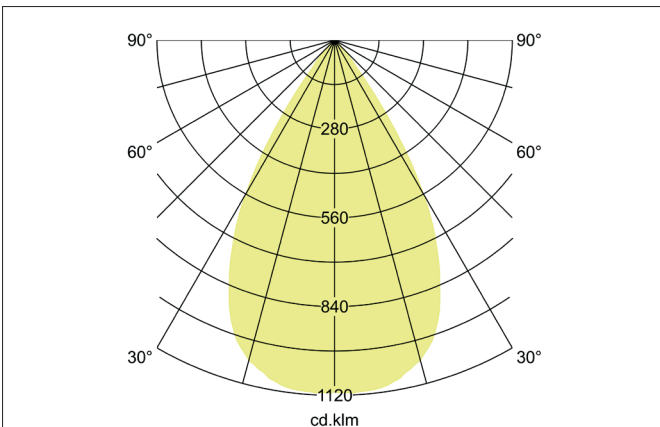

TRAXX MINI LED semi-recessed spotlight, on/off switchable
 Article no. 88786183

Light.
 For Generations.

Tender
 LED semi-recessed spotlight, on/off switchable, Round. Ceiling cut-out Ø 56 mm, Installation depth 50 mm, Weight 0,300 kg, with rotattionssymmetrical, deep, wide distributed light intensity. optimal light distribution due to a glass transparent cover. Luminous flux 1.756 lm, Power 1 x 14,5 W, Light colour warm white, Correlated color temprature (CCT) 3.000 K, Colour rendering index CRI > 90, Rated life time L80/B50 at 25 °C: 50.000 h, Housing material: Aluminium, Colour: Black structure, Permissible ambient temperature (ta): -20 °C - +25 °C, Protection class (EN 61140): II, Degree of protection (DIN EN 60529): IP20, .With electronic driver, on/off switchable.

Article data	
Article no.	88786183
GTIN	4251433974925
Series name	TRAXX MINI
Short description	LED semi-recessed spotlight, on/off switchable
Material	Aluminium
Colour	Black
Type of surface	Structure
Shape	Round
Built-in diameter	56 mm
Installation depth	50 mm
Weight	0.300 kg

TRAXX MINI LED semi-recessed spotlight, on/off switchable

Article no. 88786183

Light.
For Generations.

Lighting technology	
Colour temperature	3.000 K
Light colour	White
Light output	Direct
Luminous flux	1,756 lm
System efficiency	121 lm/W
Colour rendering	CRI > 90
Reflector	High-gloss
Beam angle	60°
Light sharing	Symmetric