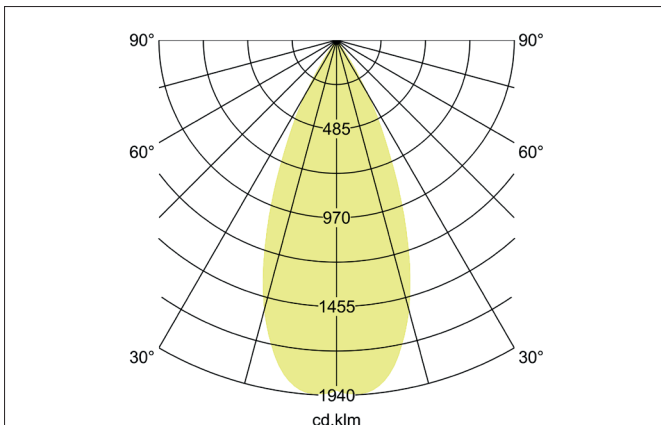

TRAXX MICRO LED semi-recessed spotlight, DALI
Article no. 88774183DA

Light.
For Generations.

Tender

LED semi-recessed spotlight, DALI, Round. Ceiling cut-out \varnothing 56 mm, Installation depth 50 mm, with rotationssymmetrical, deep, wide distributed light intensity. optimal light distribution due to a glass transparent cover. Luminous flux 1.391 lm, Power 1 x 11 W, Light colour warm white, Correlated color temprature (CCT) 3.000 K, Colour rendering index CRI > 90, Rated life time L80/B50 at 25 °C: 50.000 h, Housing material: Aluminium, Colour: Black structure, Permissible ambient temperature (ta): -20 °C - +25 °C, Protection class (EN 61140): II, Degree of protection (DIN EN 60529): IP20, .With electronic driver, DALI dimmable.

Article data	
Article no.	88774183DA
GTIN	4251433986768
Series name	TRAXX MICRO
Short description	LED semi-recessed spotlight, DALI
Material	Aluminium
Colour	Black
Type of surface	Structure
Shape	Round
Built-in diameter	56 mm
Installation depth	50 mm
Weight	N.N.

TRAXX MICRO LED semi-recessed spotlight, DALI

Article no. 88774183DA

Light.
For Generations.

Lighting technology	
Colour temperature	3.000 K
Light colour	White
Light output	Direct
Luminous flux	1,391 lm
System efficiency	126 lm/W
Colour rendering	CRI > 90
Reflector	High-gloss
Beam angle	40°
Light sharing	Symmetric