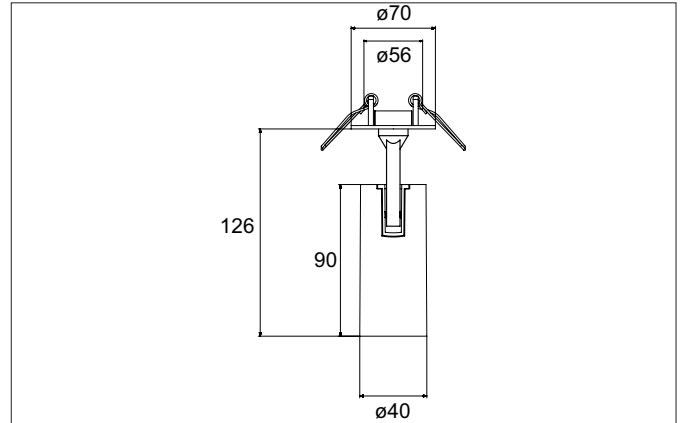

TRAXX MICRO LED semi-recessed spotlight, DALI
Article no. 88774183DA

Light.
For Generations.

Tender

LED semi-recessed spotlight, DALI, Round. Ceiling cut-out \varnothing 56 mm, Installation depth 50 mm, with rotationssymmetrical, deep, wide distributed light intensity. optimal light distribution due to a glass transparent cover. Luminous flux 1.391 lm, Power 1 x 11 W, Light colour warm white, Correlated color temprature (CCT) 3.000 K, Colour rendering index CRI > 90, Rated life time L80/B50 at 25 °C: 50.000 h, Housing material: Aluminium, Colour: Black structure, Permissible ambient temperature (ta): -20 °C - +25 °C, Protection class (EN 61140): II, Degree of protection (DIN EN 60529): IP20, .With electronic driver, DALI dimmable.

Article data	
Article no.	88774183DA
GTIN	4251433986768
Series name	TRAXX MICRO
Short description	LED semi-recessed spotlight, DALI
Material	Aluminium
Colour	Black
Type of surface	Structure
Shape	Round
Built-in diameter	56 mm
Installation depth	50 mm
Weight	N.N.

TRAXX MICRO LED semi-recessed spotlight, DALI

Article no. 88774183DA

Light.
For Generations.

Lighting technology	
Colour temperature	3.000 K
Light colour	White
Light output	Direct
Luminous flux	1,391 lm
System efficiency	126 lm/W
Colour rendering	CRI > 90
Reflector	High-gloss
Beam angle	40°
Light sharing	Symmetric

Packing data	
Gross weight	0.41 kg
Length of packaging	225 mm
Packaging width	105 mm
Packaging height	105 mm
Disposal at end of life	This product must not be disposed of with household waste. You are obliged, to dispose of such electrical waste separately. By disposing of electrical waste and other old or defective electronics separately, you support recycling or other forms of re-use. In that way you help to take care and to avoid that harmful substances get into the environment.