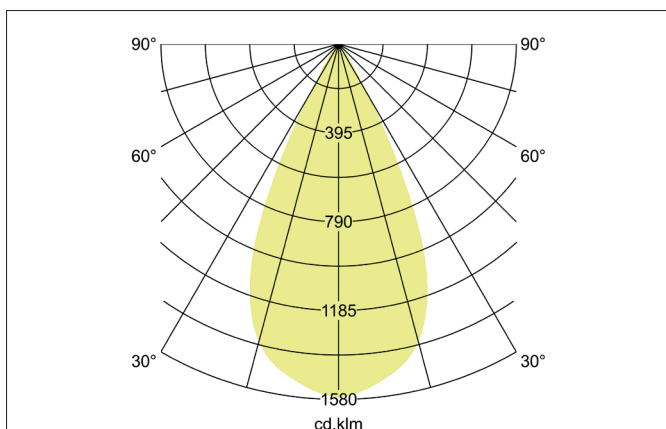

TRAXX MIDI LED pendant luminaire, on/off switchable

Article no. 88875183

Light.
For Generations.

Tender

LED pendant luminaire, on/off switchable, Round., Hight 153.0 mm, for pendulum mounting. Pendulum length max. 1500.0 mm Weight 0.62 kg, with rotationssymmetrical, deep, wide distributed light intensity. optimal light distribution due to a glass transparent cover. Luminous flux 2.550 lm, Power 1 x 20 W, Light colour warm white, Correlated color temprature (CCT) 3.000 K, Colour rendering index CRI > 90, Rated life time L80/B50 at 25 °C: 50.000 h, Housing material: Aluminium, Colour: Black structure, Permissible ambient temperature (ta): -20 °C - +25 °C, Protection class (EN 61140): I, Degree of protection (DIN EN 60529): IP20, .With electronic driver, on/off switchable.