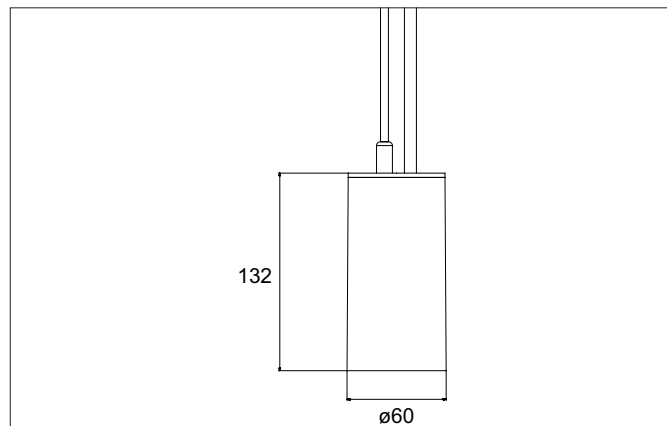

TRAXX MIDI LED pendant luminaire, on/off switchable

Article no. 88875183

Light.
For Generations.

Tender

LED pendant luminaire, on/off switchable, Round., Hight 153.0 mm, for pendulum mounting. Pendulum length max. 1500.0 mm Weight 0.62 kg, with rotationssymmetrical, deep, wide distributed light intensity. optimal light distribution due to a glass transparent cover. Luminous flux 2.550 lm, Power 1 x 20 W, Light colour warm white, Correlated color temprature (CCT) 3.000 K, Colour rendering index CRI > 90, Rated life time L80/B50 at 25 °C: 50.000 h, Housing material: Aluminium, Colour: Black structure, Permissible ambient temperature (ta): -20 °C - +25 °C, Protection class (EN 61140): I, Degree of protection (DIN EN 60529): IP20, .With electronic driver, on/off switchable.

Article data	
Article no.	88875183
GTIN	4251433978022
Series name	TRAXX MIDI
Short description	LED pendant luminaire, on/off switchable
Material	Aluminium
Colour	Black
Type of surface	Structure
Shape	Round
Hight	153 mm
Weight	0.620 kg

Mounting technology	
Mounting method	Suspended
Place of installation	Ceiling-mounted
Adjustability	Not adjustable
stamp	UKCA
Pendulum length max.	1,500 mm
Material cover	Glass transparent
Suitable for through-wiring	No

Packing data	
Gross weight	0.69 kg
Length of packaging	170 mm
Packaging width	170 mm
Packaging height	110 mm
Disposal at end of life	This product must not be disposed of with household waste. You are obliged, to dispose of such electrical waste separately. By disposing of electrical waste and other old or defective electronics separately, you support recycling or other forms of re-use. In that way you help to take care and to avoid that harmful substances get into the environment.